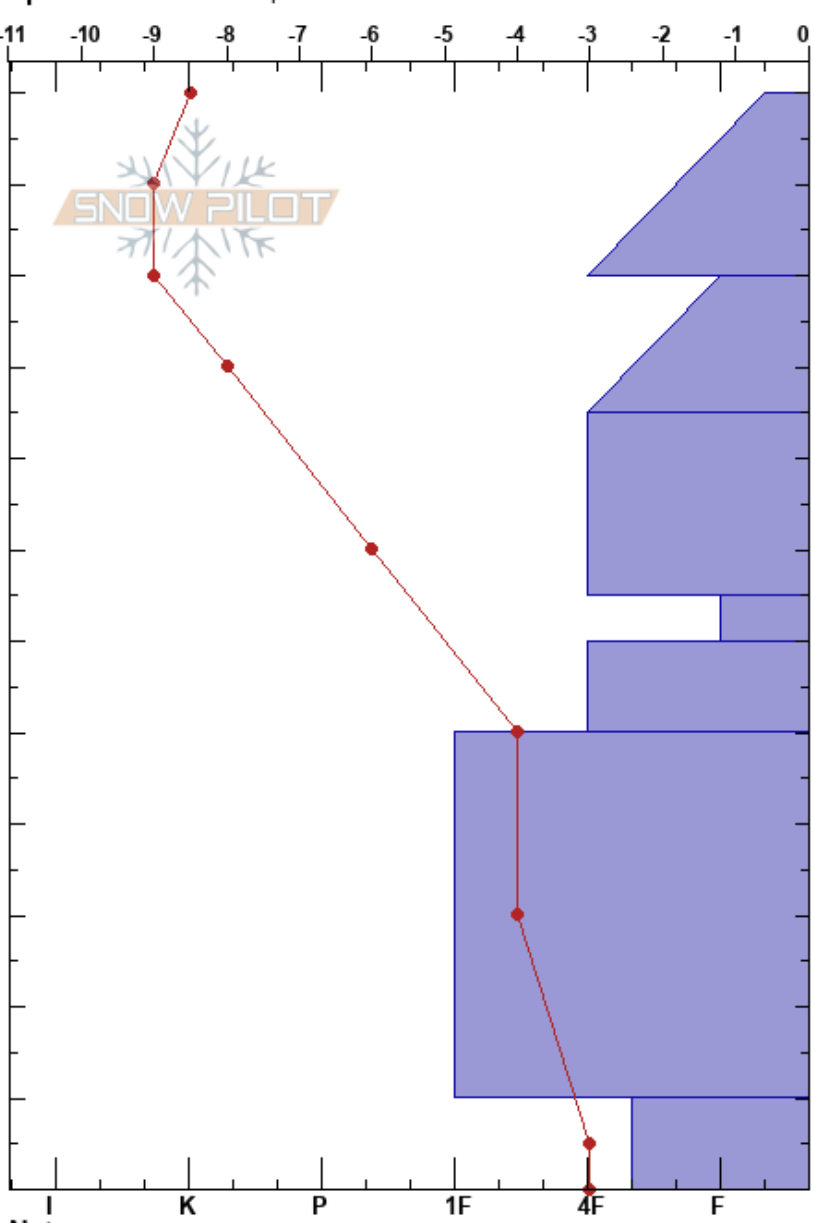

Doyle Pk. - Telescope  
 Kachina Peaks  
 AZ  
 Elevation: 10250 ft  
 Aspect: 15°  
 Specifics: We skied slope

Troy Marino  
 12/29/2021 - 12:30pm  
 Co-ord: 35.33521N, -111.64195W  
 Slope Angle: 28°  
 Wind Loading: no

Stability:  
 Air Temperature:  
 Sky Cover: SCT  
 Precipitation: NO  
 Wind: SW

HS:120  
 PF:45  
 Layer Notes:

Height (cm)	Crystal		Moisture	$\rho$ kg/m <sup>3</sup>	Stability tests & Layer comments
	Form	Size			
120		0.5			
110	/ (+)				
100					
95	□	0.5			← ECTN10 @95cm
90					
80	•	0.3			
70					
65	□				← ECTN25 @65cm
60					← ECTN26 @60cm
50					
30	⊖	1			
10					
0	⊖ (^)				