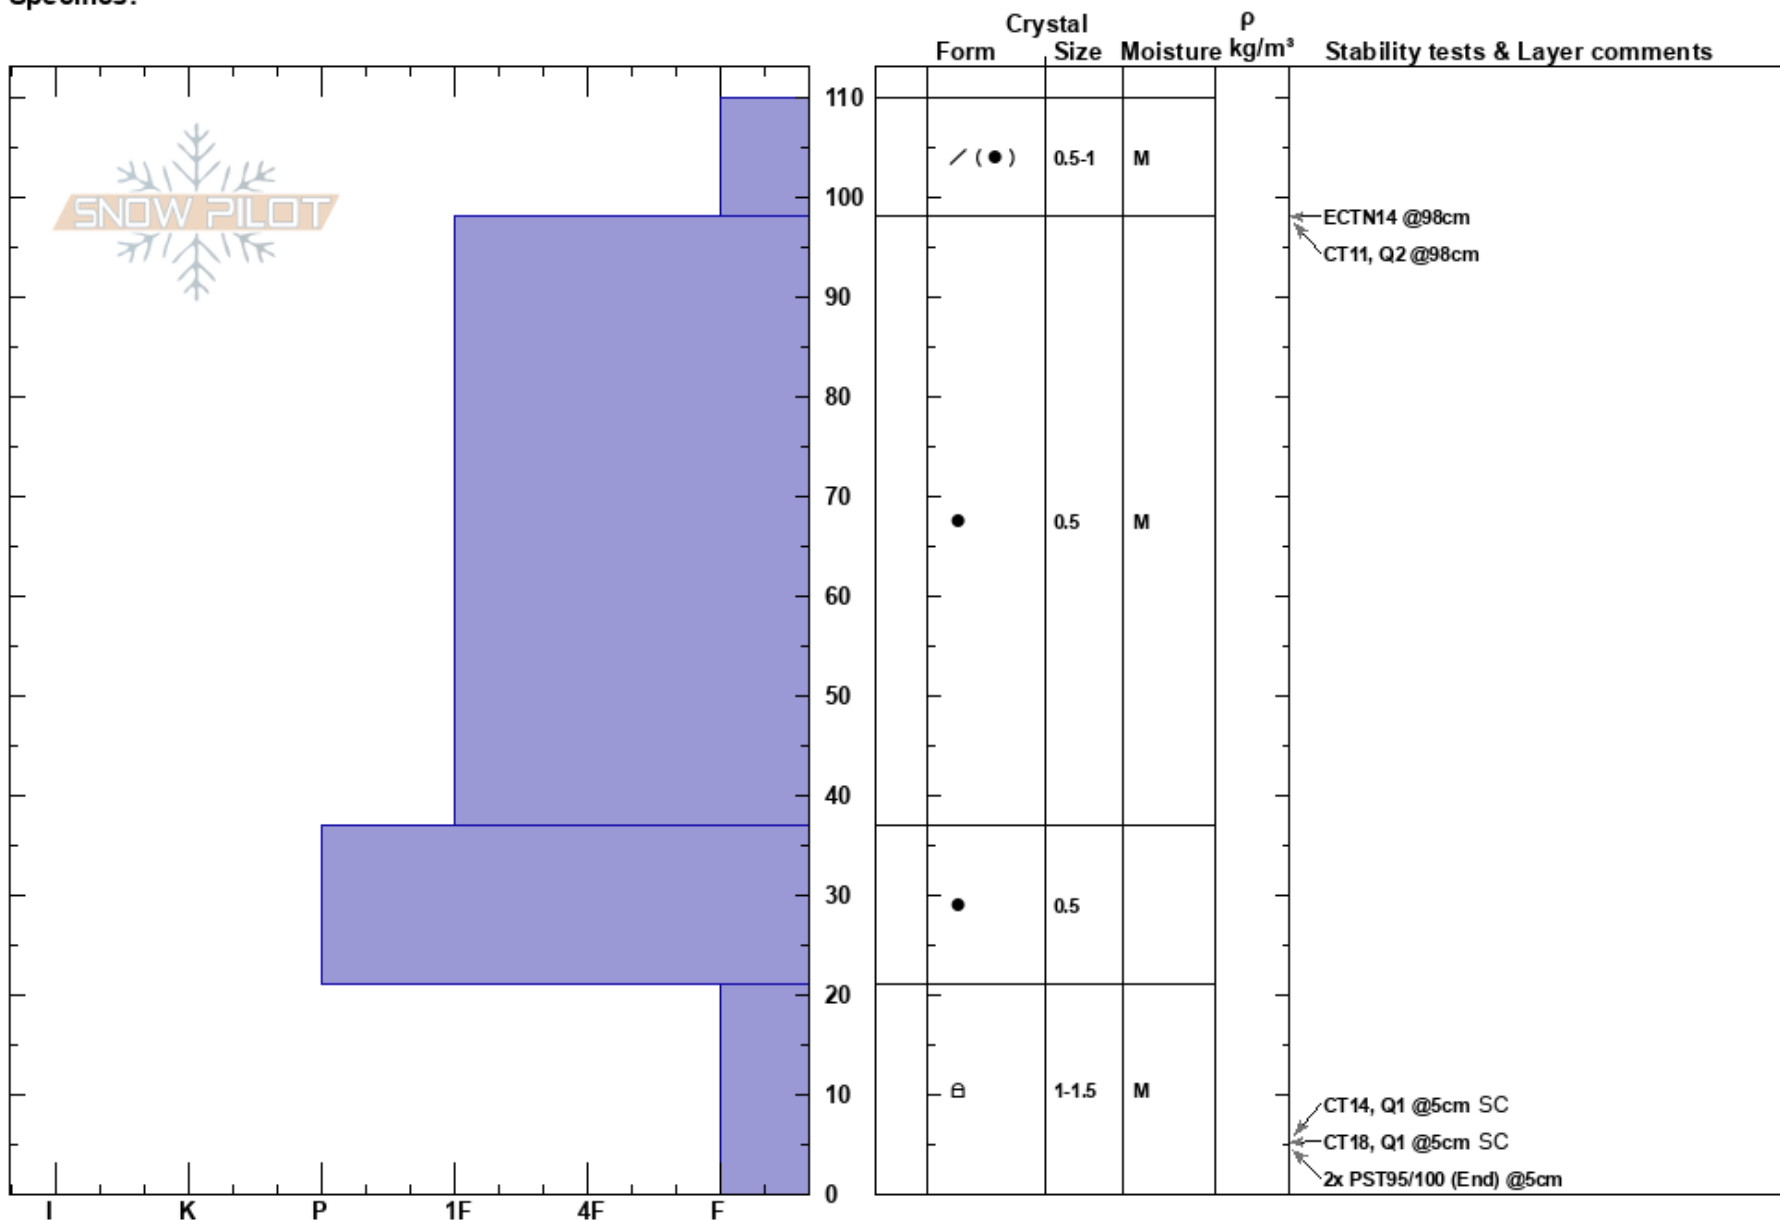

Relay Peak
 Carson Range
 NV
 Elevation: 9960 ft
 Aspect: 2°
 Specifics:

Steve Reynaud
 11/19/2017 - 12:00pm
 Co-ord: 39.31307N, -119.94304W
 Slope Angle: 26°
 Wind Loading: no

Stability: Good
 Air Temperature:
 Sky Cover: SCT
 Precipitation: NO
 Wind: SW Light Breeze

HS:110
 21-0cm: Problematic layer

Notes: Dug 2 pits at different locations to examine the basal facets in this area of Relay Peak. The facets were slightly more advanced at the higher elevation but were still not reactive to snowpack tests that show propagation.