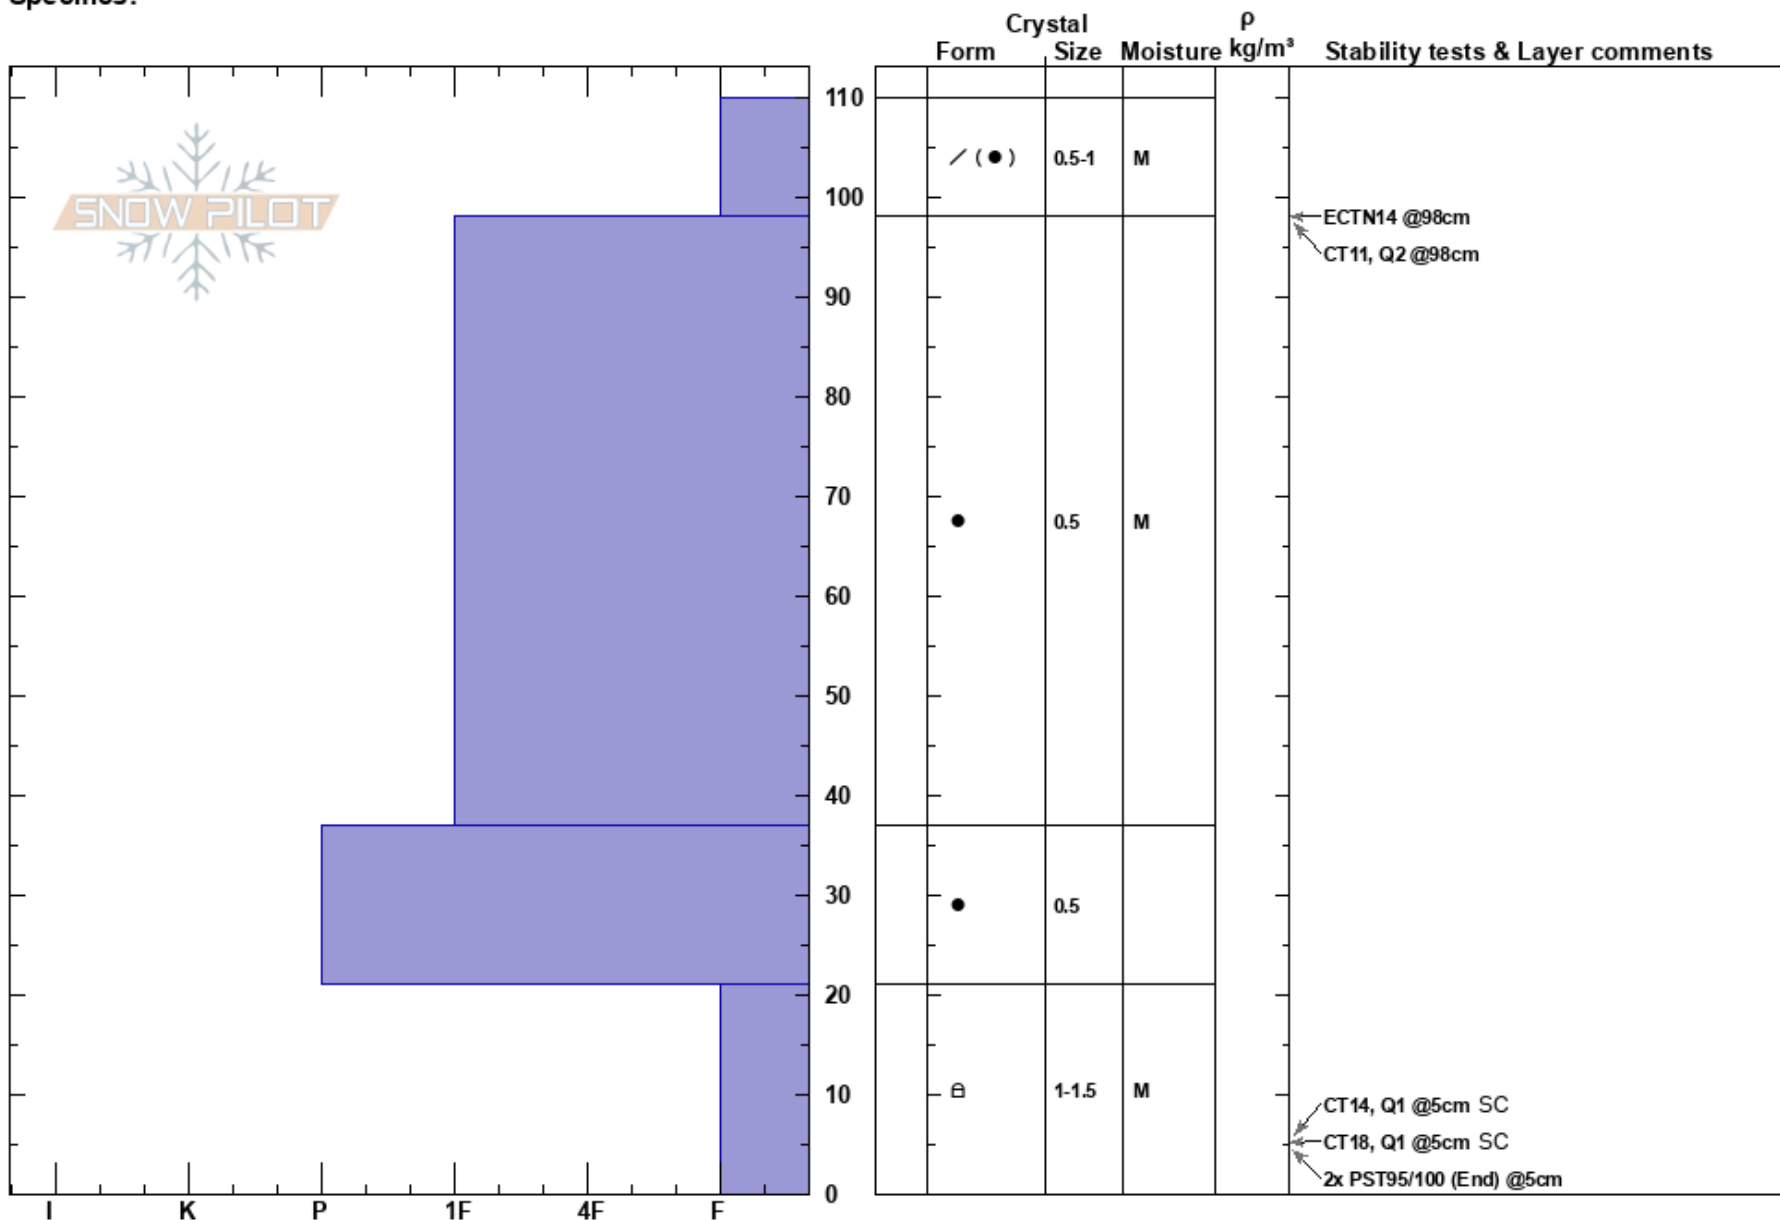

Relay Peak  
 Carson Range  
 NV  
 Elevation: 9960 ft  
 Aspect: 2°  
 Specifics:

Steve Reynaud  
 11/19/2017 - 12:00pm  
 Co-ord: 39.31307N, -119.94304W  
 Slope Angle: 26°  
 Wind Loading: no

Stability: Good  
 Air Temperature:  
 Sky Cover: SCT  
 Precipitation: NO  
 Wind: SW Light Breeze

HS:110  
 21-0cm: Problematic layer

**Notes:** Dug 2 pits at different locations to examine the basal facets in this area of Relay Peak. The facets were slightly more advanced at the higher elevation but were still not reactive to snowpack tests that show propagation.