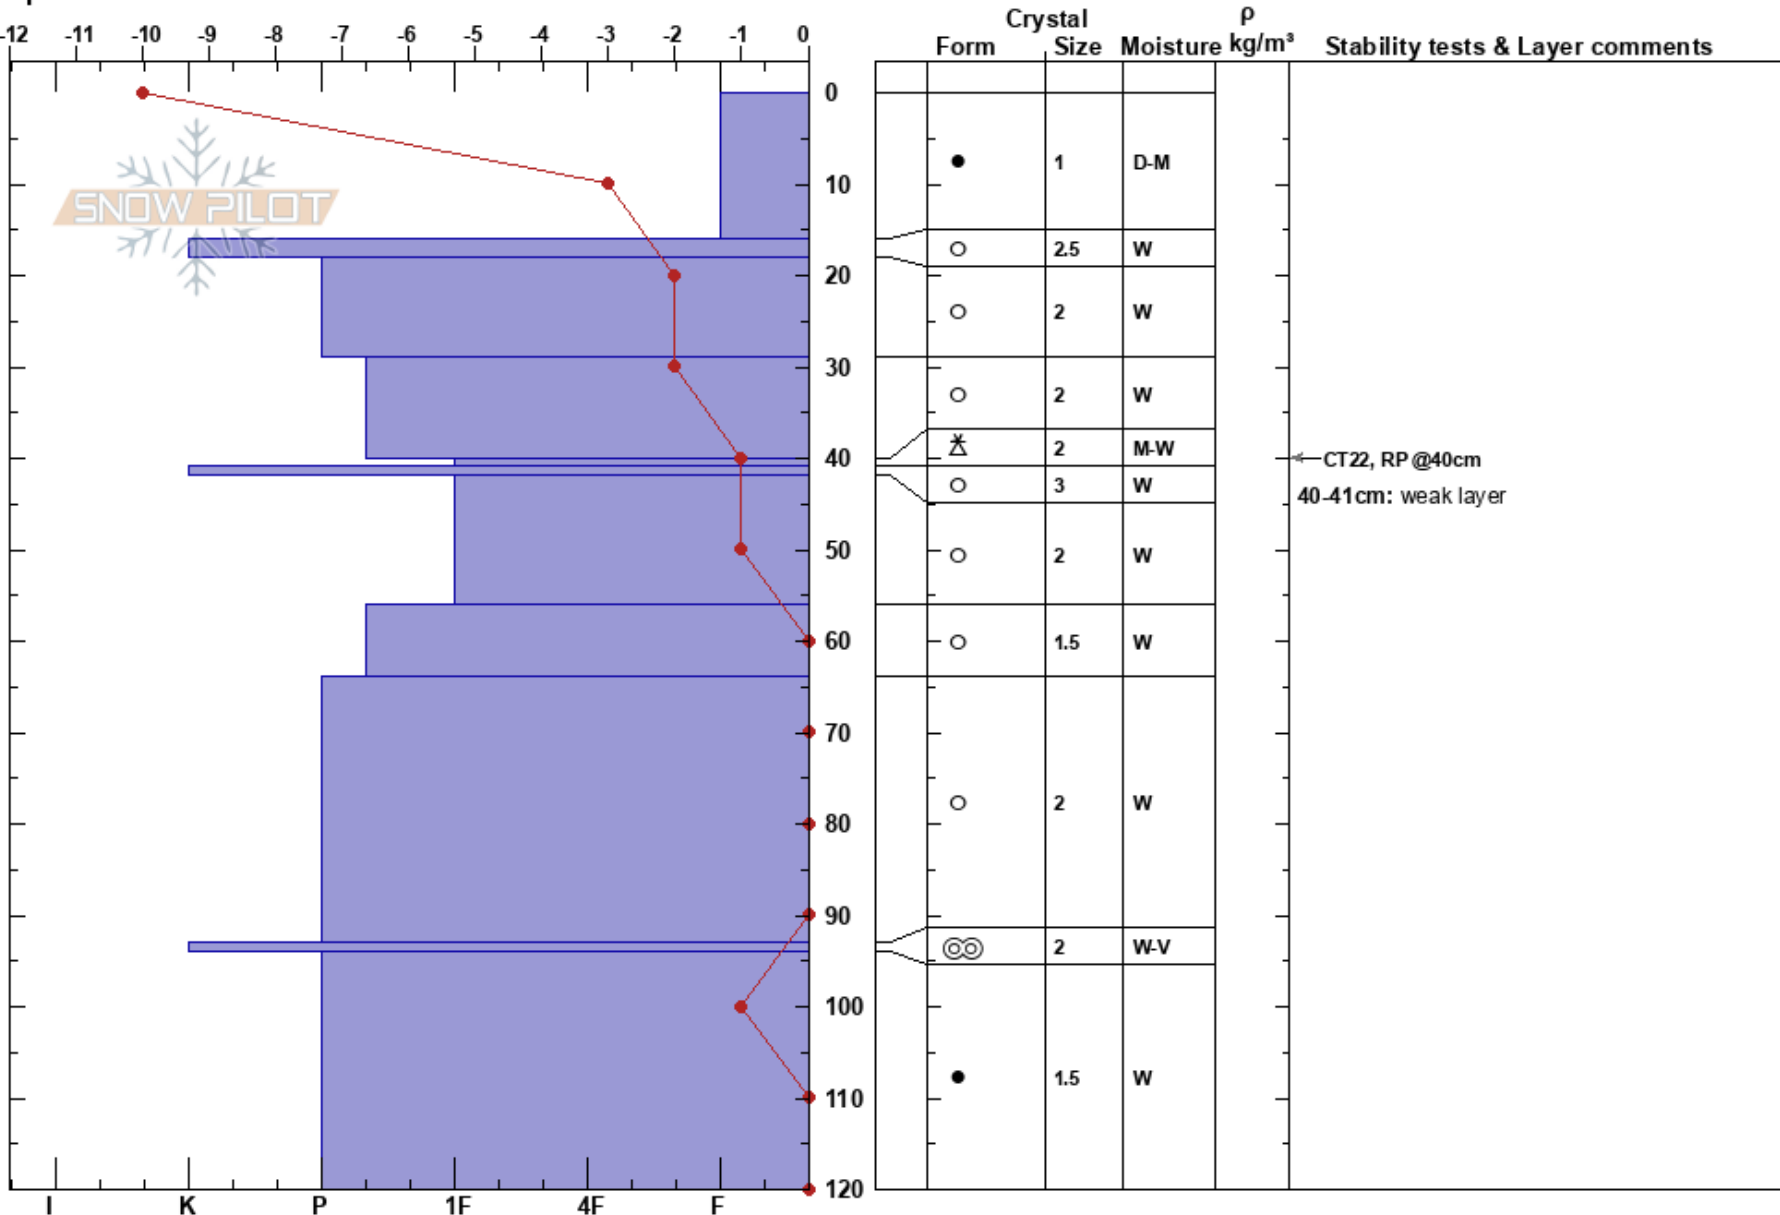

Rancho Blanco Lassen colby elliot
 Lassen Volcanic National 11/17/2017 - 11:51am
 CA Co-ord: 40.44981N, -121.55348W
 Elevation: 8400 ft Slope Angle: 25°
 Aspect: NE Wind Loading:
 Specifics:

Stability:
 Air Temperature: -10°C HS:120
 Sky Cover: CLR PF:8
 Precipitation: NO PS:4
 Wind: S Light Breeze
 Layer Notes:
 40-41cm: weak layer
 40-41cm: Problematic layer