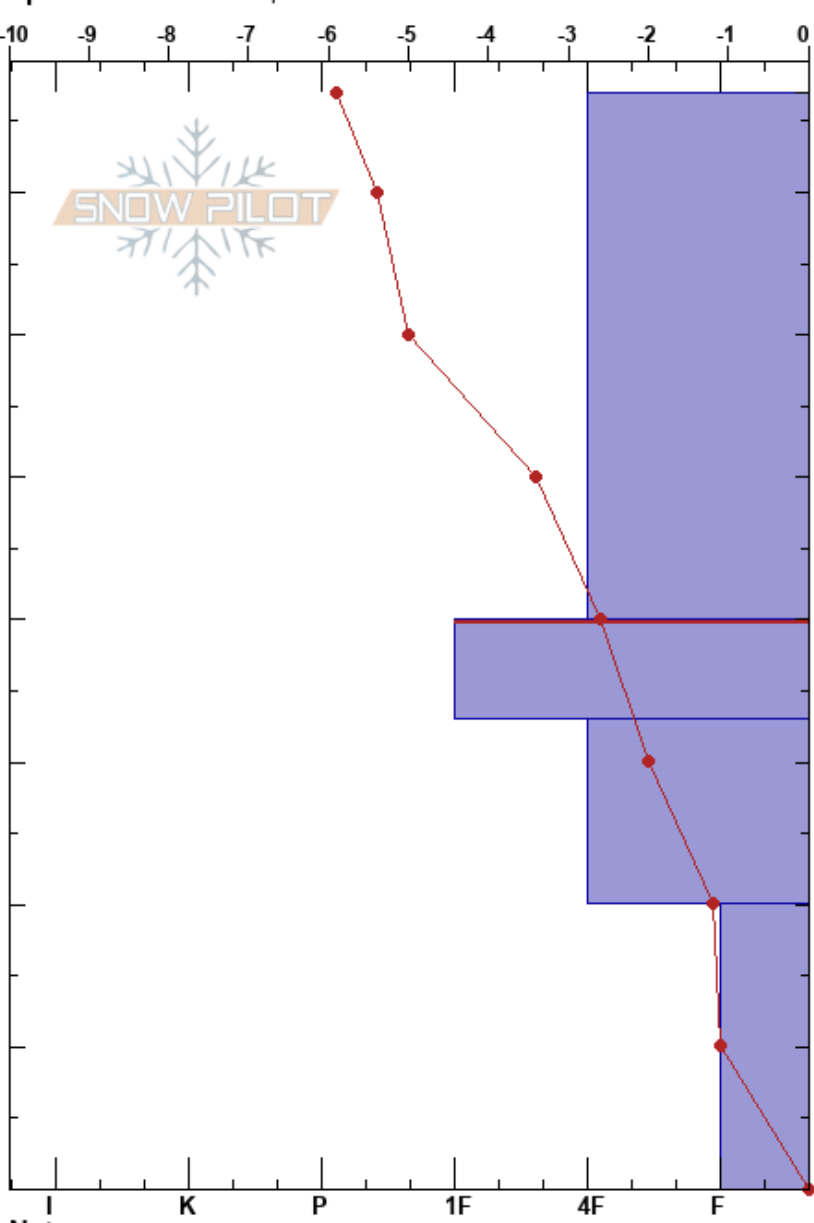

AZSB sidecountry
 San Francisco Peaks
 AZ
 Elevation: 10401 ft
 Aspect:
 Specifics: We skied slope

Rick Stanionis
 12/26/2021 - 12:00pm
 Co-ord: 12S 436742W 3910327N
 Slope Angle:
 Wind Loading: previous

Stability: **HS:77**
 Air Temperature: -7.3°C PF:60 40-33cm:Problematic layer
 Sky Cover: OVC
 Precipitation: S-1
 Wind: W Strong

Form	Crystal		ρ kg/m ³	Stability tests & Layer comments
	Size	Moisture		
+r(●)	0.5(0.5)			←CT11, Q3 @58cm Mid storm layer
●	0.5			←PST37/100 (Arr) @39cm block slid 1cm
⊖				
^	1			
				←ECTX