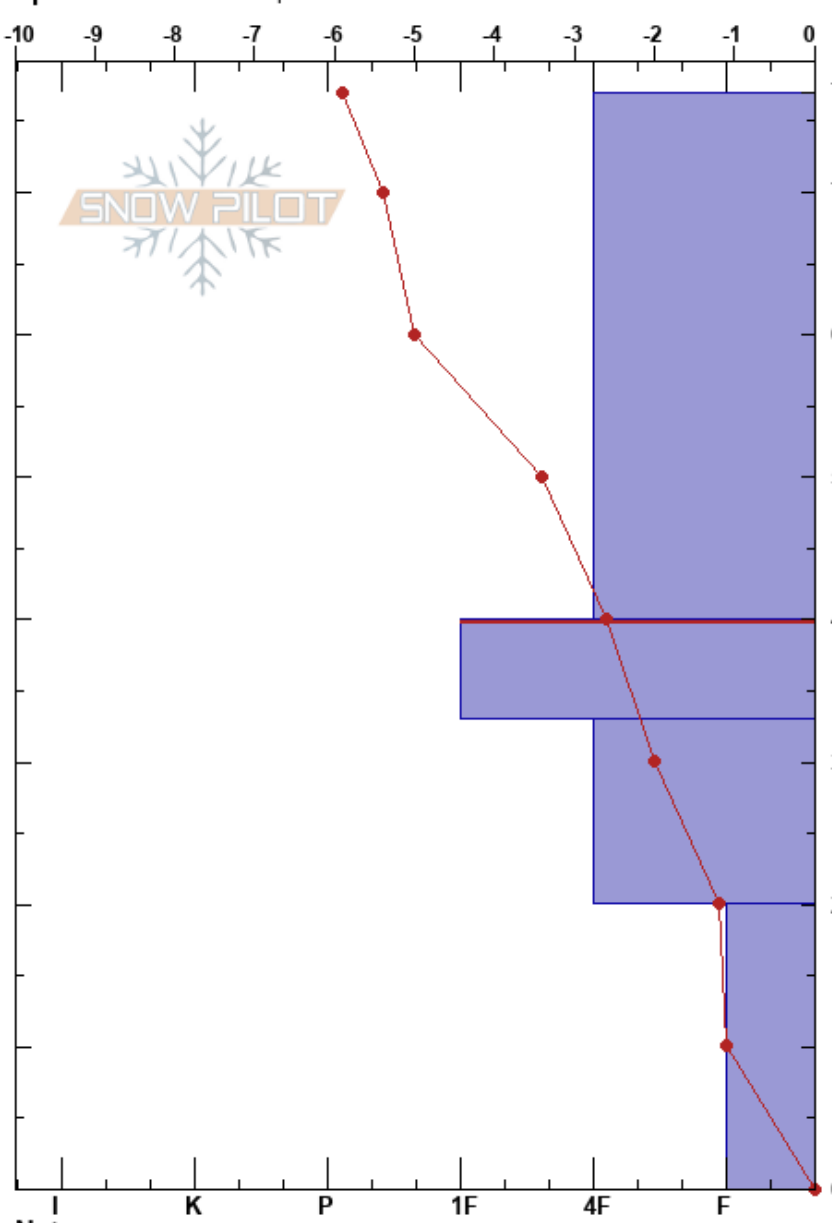

AZSB sidecountry
 San Francisco Peaks
 AZ
 Elevation: 10401 ft
 Aspect:
 Specifics: We skied slope

Rick Stanionis
 12/26/2021 - 12:00pm
 Co-ord: 12S 436742W 3910327N
 Slope Angle:
 Wind Loading: previous

Stability: **HS:77**
 Air Temperature: -7.3°C **PF:60** 40-33cm:Problematic layer
 Sky Cover: OVC
 Precipitation: S-1
 Wind: W Strong

Form	Crystal		ρ kg/m ³	Stability tests & Layer comments
	Size	Moisture		
+r(●)	0.5(0.5)			←CT11, Q3 @58cm Mid storm layer
●	0.5			←PST37/100 (Arr) @39cm block slid 1cm
⊖				
^	1			
				←ECTX