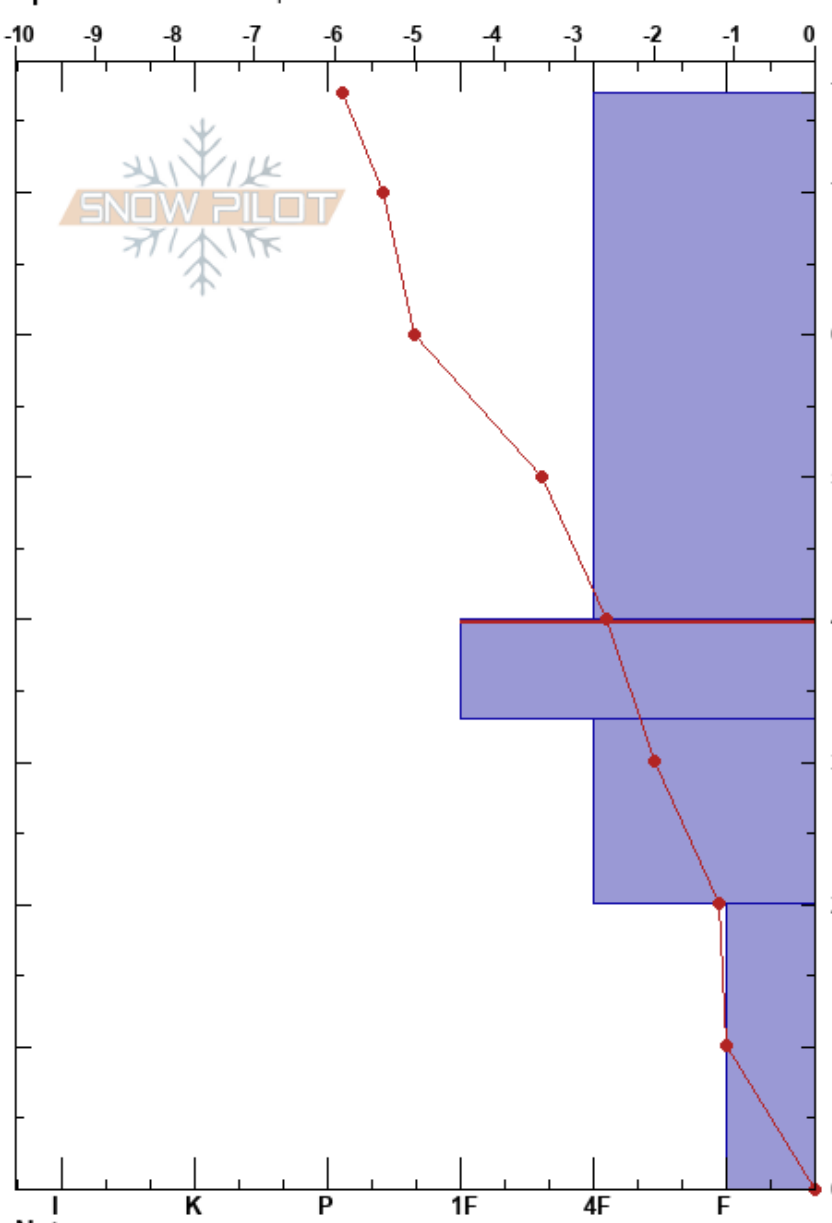

AZSB sidecountry
 San Francisco Peaks
 AZ
 Elevation: 10401 ft
 Aspect:
 Specifics: We skied slope

Rick Stanionis
 12/26/2021 - 12:00pm
 Co-ord: 12S 436742W 3910327N
 Slope Angle:
 Wind Loading: previous

Stability: **HS:77**
 Air Temperature: -7.3°C PF:60 40-33cm:Problematic layer
 Sky Cover: OVC
 Precipitation: S-1
 Wind: W Strong

Form	Crystal		ρ kg/m ³	Stability tests & Layer comments
	Size	Moisture		
+r(●)	0.5(0.5)			←CT11, Q3 @58cm Mid storm layer
●	0.5			←PST37/100 (Arr) @39cm block slid 1cm
⊖				
^	1			
				←ECTX