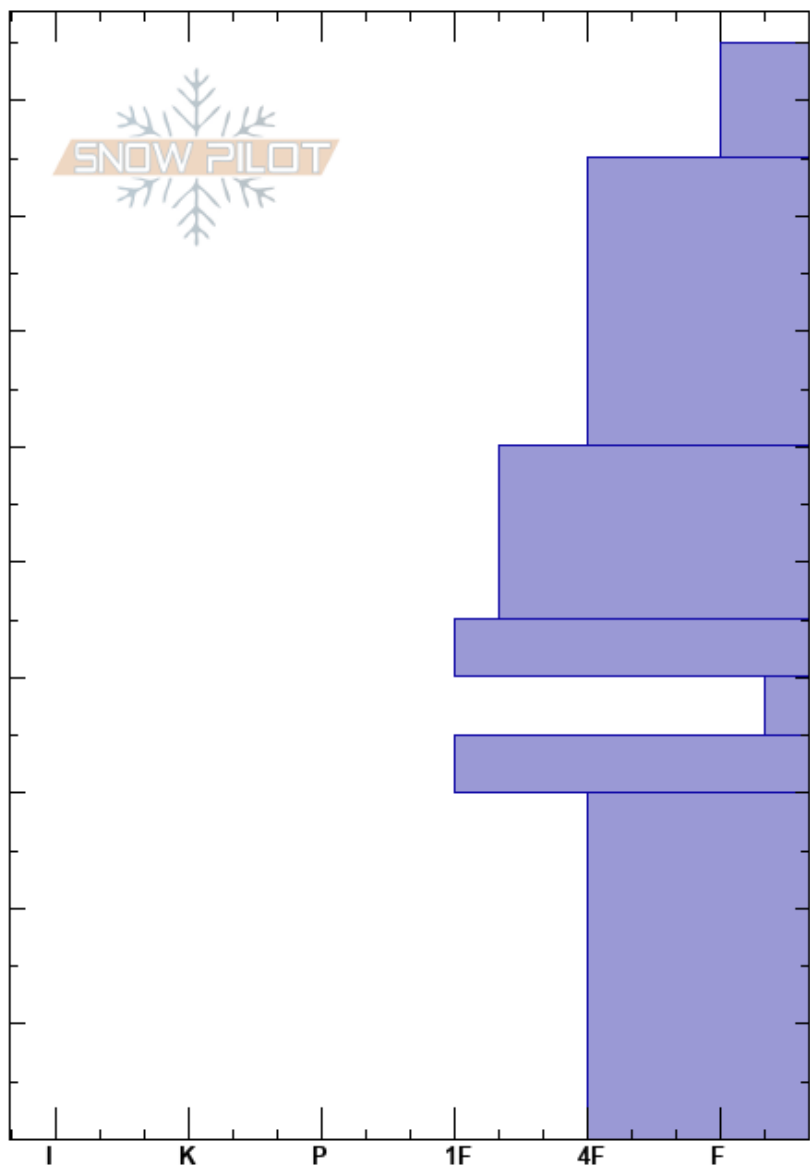

Lost Trail 11_17_17
 Bitterroot
 MT
 Elevation: 7600 ft
 Aspect: 330°
 Specifics:

Travis Craft
 11/17/2017 - 12:30pm
 Co-ord: 45.70456N, -113.98075W
 Slope Angle: 25°
 Wind Loading: no

Stability:
 Air Temperature: -5°C
 Sky Cover: OVC
 Precipitation: S-1
 Wind: NW Strong

HS:95
 PF:15
 Layer Notes:
 45-40cm: Halloween Crust
 40-35cm: small grain facets
 40-35cm: Problematic layer

Height (cm)	Crystal		Moisture	ρ kg/m ³	Stability tests & Layer comments
	Form	Size			
95					
90	+				
80					
70	/				
60					
50	•				
45	■				45-40cm: Halloween Crust
40	□ (⋆)				40-35cm: small grain facets
30	⊖				
20					
10	⊖				
0					