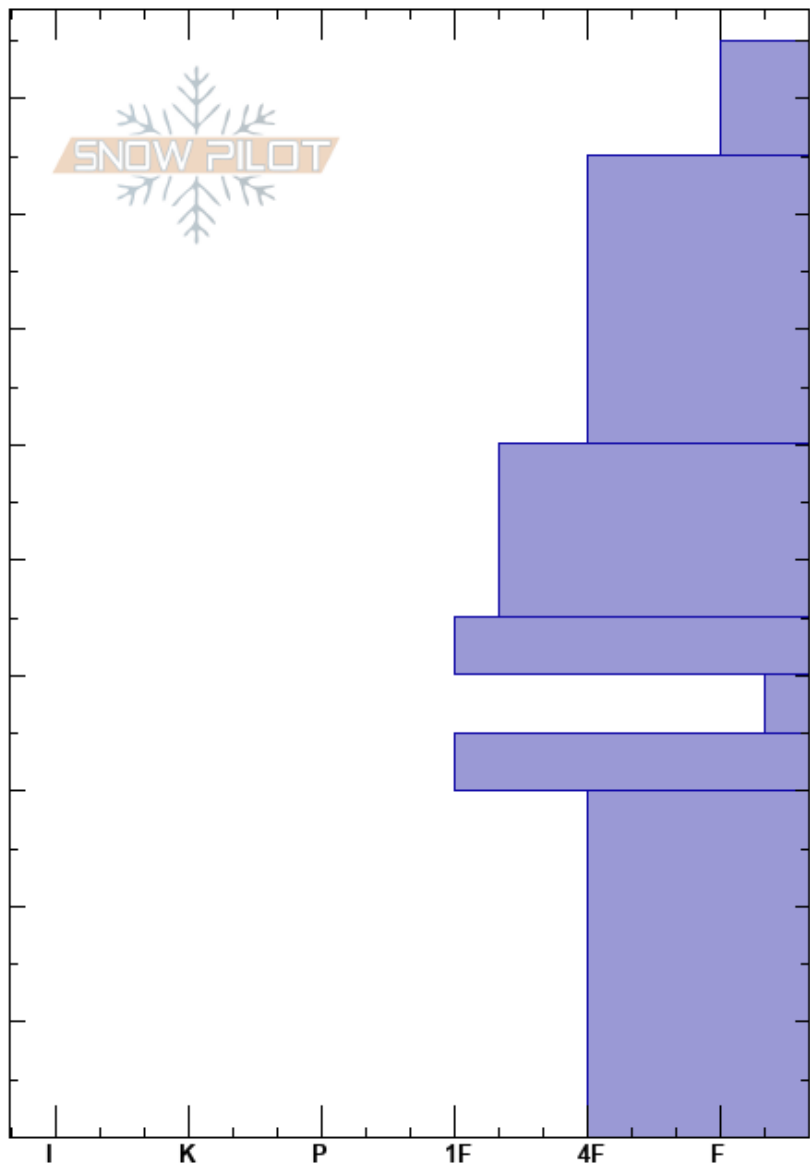

Lost Trail 11_17_17
 Bitterroot
 MT
 Elevation: 7600 ft
 Aspect: 330°
 Specifics:

Travis Craft
 11/17/2017 - 12:30pm
 Co-ord: 45.70456N, -113.98075W
 Slope Angle: 25°
 Wind Loading: no

Stability:
 Air Temperature: -5°C
 Sky Cover: OVC
 Precipitation: S-1
 Wind: NW Strong

HS:95
 PF:15
 Layer Notes:
 45-40cm: Halloween Crust
 40-35cm: small grain facets
 40-35cm: Problematic layer

Height (cm)	Crystal		Moisture	ρ kg/m ³	Stability tests & Layer comments
	Form	Size			
95					
90	+				
80					
70	/				
60					
50	•				
45	■				45-40cm: Halloween Crust
40	□ (Δ)				40-35cm: small grain facets
35	⊖				
30					
20	⊖				
10					
0					