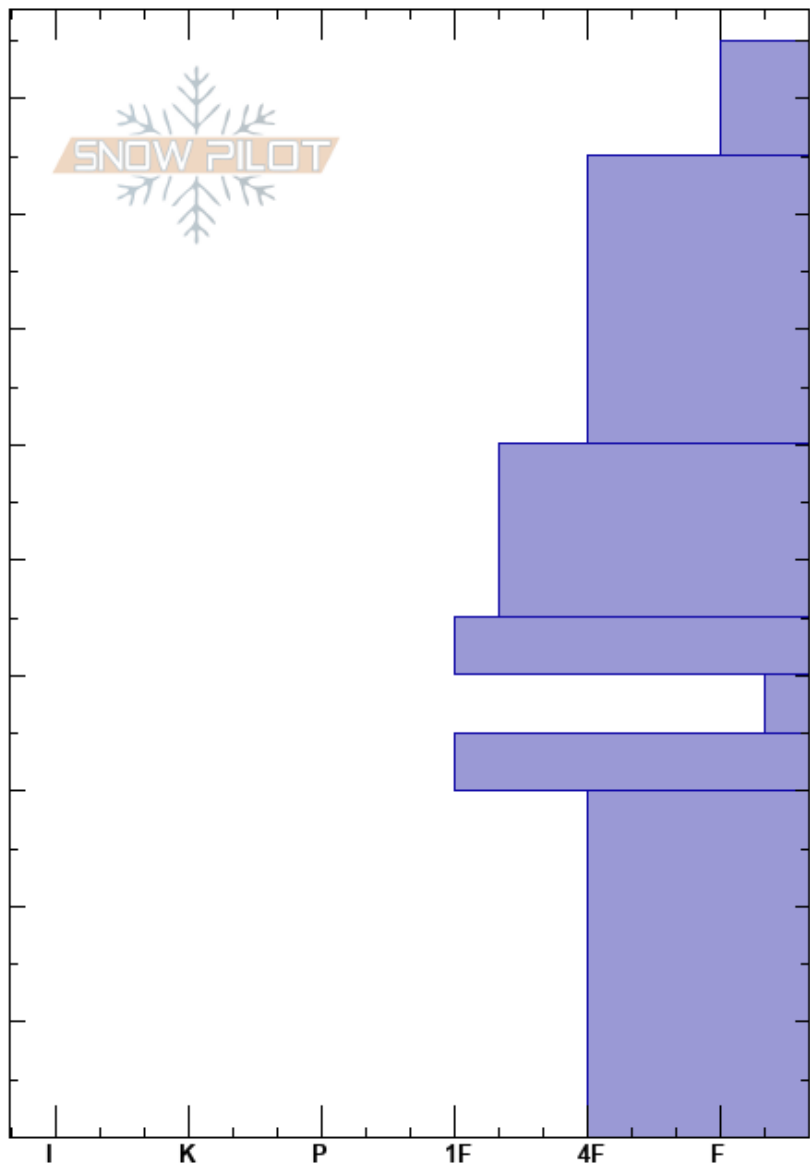

Lost Trail 11_17_17
 Bitterroot
 MT
 Elevation: 7600 ft
 Aspect: 330°
 Specifics:

Travis Craft
 11/17/2017 - 12:30pm
 Co-ord: 45.70456N, -113.98075W
 Slope Angle: 25°
 Wind Loading: no

Stability:
 Air Temperature: -5°C
 Sky Cover: OVC
 Precipitation: S-1
 Wind: NW Strong

HS:95
 PF:15
 Layer Notes:
 45-40cm: Halloween Crust
 40-35cm: small grain facets
 40-35cm: Problematic layer

Height (cm)	Crystal		Moisture	ρ kg/m ³	Stability tests & Layer comments
	Form	Size			
95					
90	+				
80					
70	/				
60					
50	•				
45	■				45-40cm: Halloween Crust
40	□ (⋆)				40-35cm: small grain facets
35	⊖				
30					
20	⊖				
10					
0					