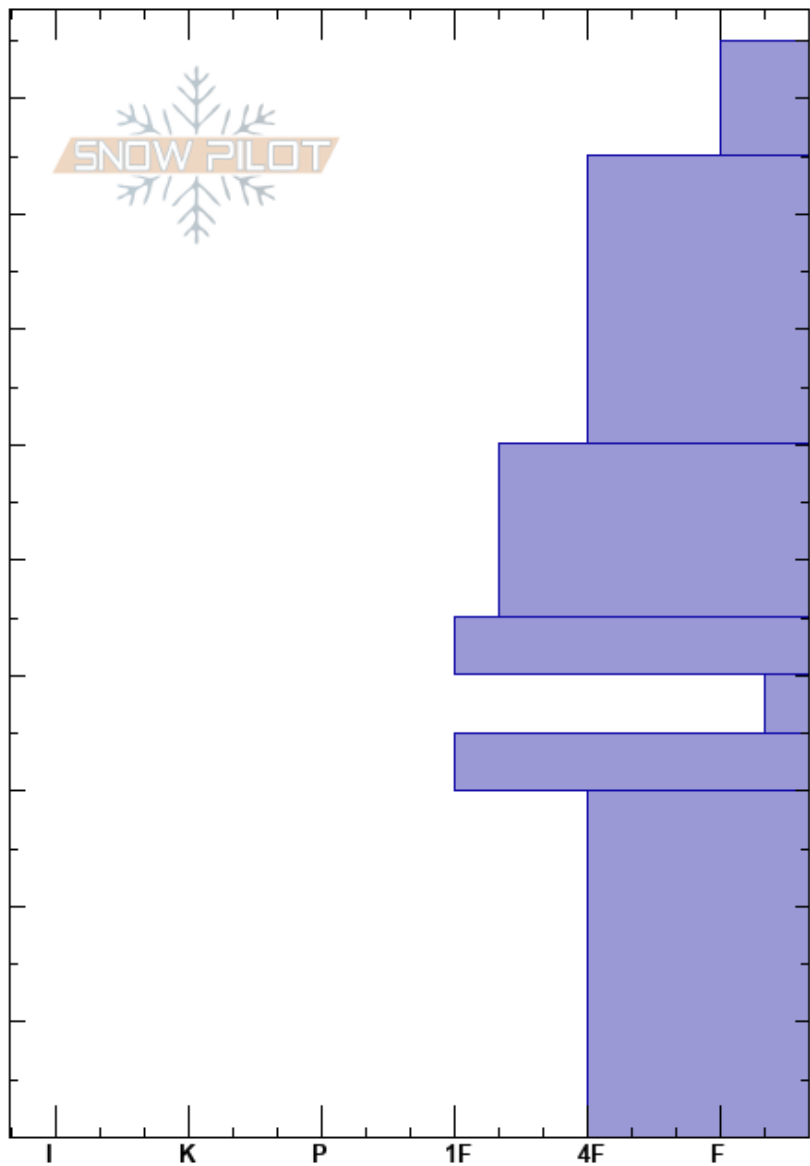

Lost Trail 11_17_17
 Bitterroot
 MT
 Elevation: 7600 ft
 Aspect: 330°
 Specifics:

Travis Craft
 11/17/2017 - 12:30pm
 Co-ord: 45.70456N, -113.98075W
 Slope Angle: 25°
 Wind Loading: no

Stability:
 Air Temperature: -5°C
 Sky Cover: OVC
 Precipitation: S-1
 Wind: NW Strong

HS:95
 PF:15
 Layer Notes:
 45-40cm: Halloween Crust
 40-35cm: small grain facets
 40-35cm: Problematic layer

Height (cm)	Crystal		Moisture	ρ kg/m ³	Stability tests & Layer comments
	Form	Size			
95					
90	+				
85					
80					
75	/				
70					
65					
60					
55	•				
50					
45	■				45-40cm: Halloween Crust
40	□ (⊗)				40-35cm: small grain facets
35	⊖				
30					
25	⊖				
20					
15					
10					
5					
0					