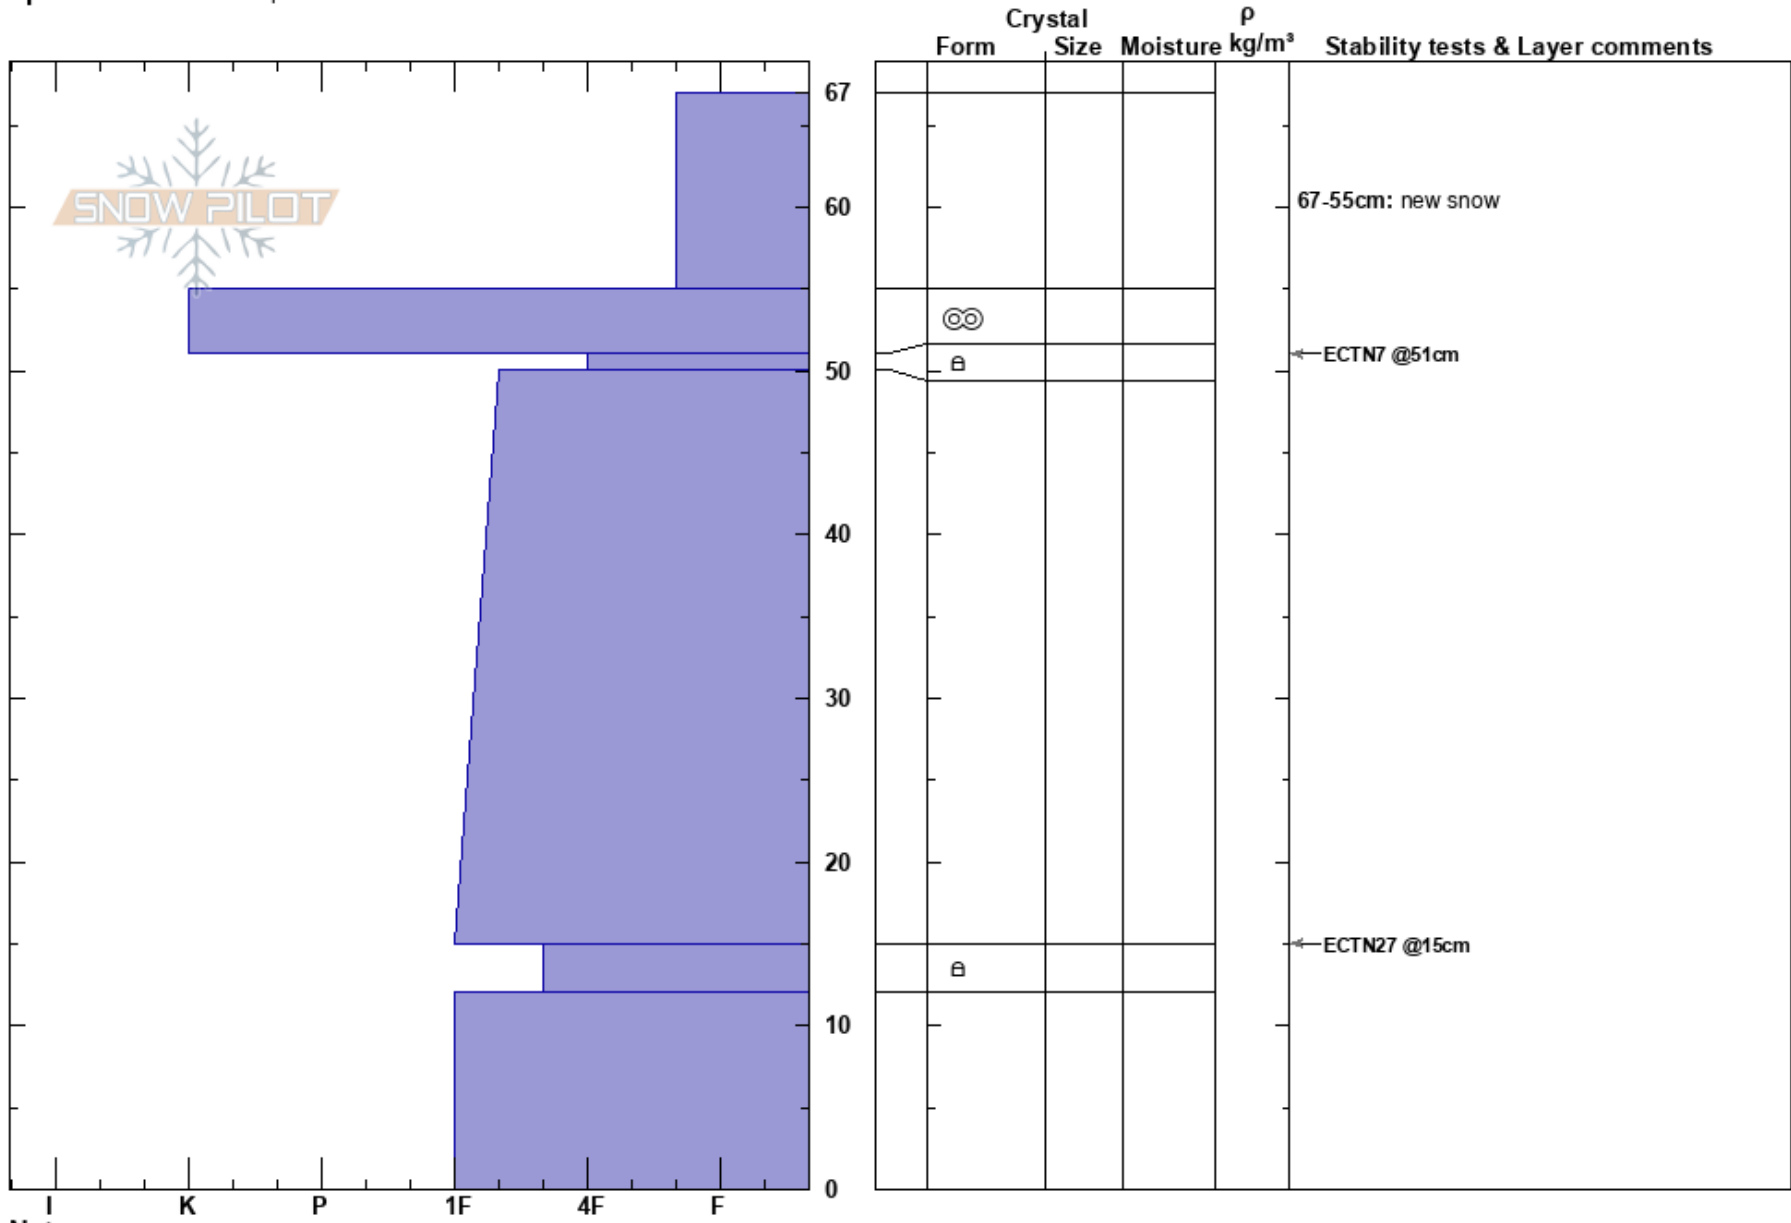

east 9595'  
 Beartooths  
 MT  
**Elevation:** 9100 ft  
**Aspect:** 140°  
**Specifics:** We skied slope

Beau Fredlund  
 11/17/2017 - 11:00am  
**Co-ord:** 45.01901N, -110.00891E  
**Slope Angle:** 28°  
**Wind Loading:**

**Stability:** **HS:67**  
**Air Temperature:** -10°C  
**Sky Cover:** BKN  
**Precipitation:** S-1  
**Wind:** W Light Breeze

**Layer Notes:**  
 67-55cm: new snow  
 51-50cm: Problematic layer

**Notes:** Localized cracking of new snow in wind affected areas.