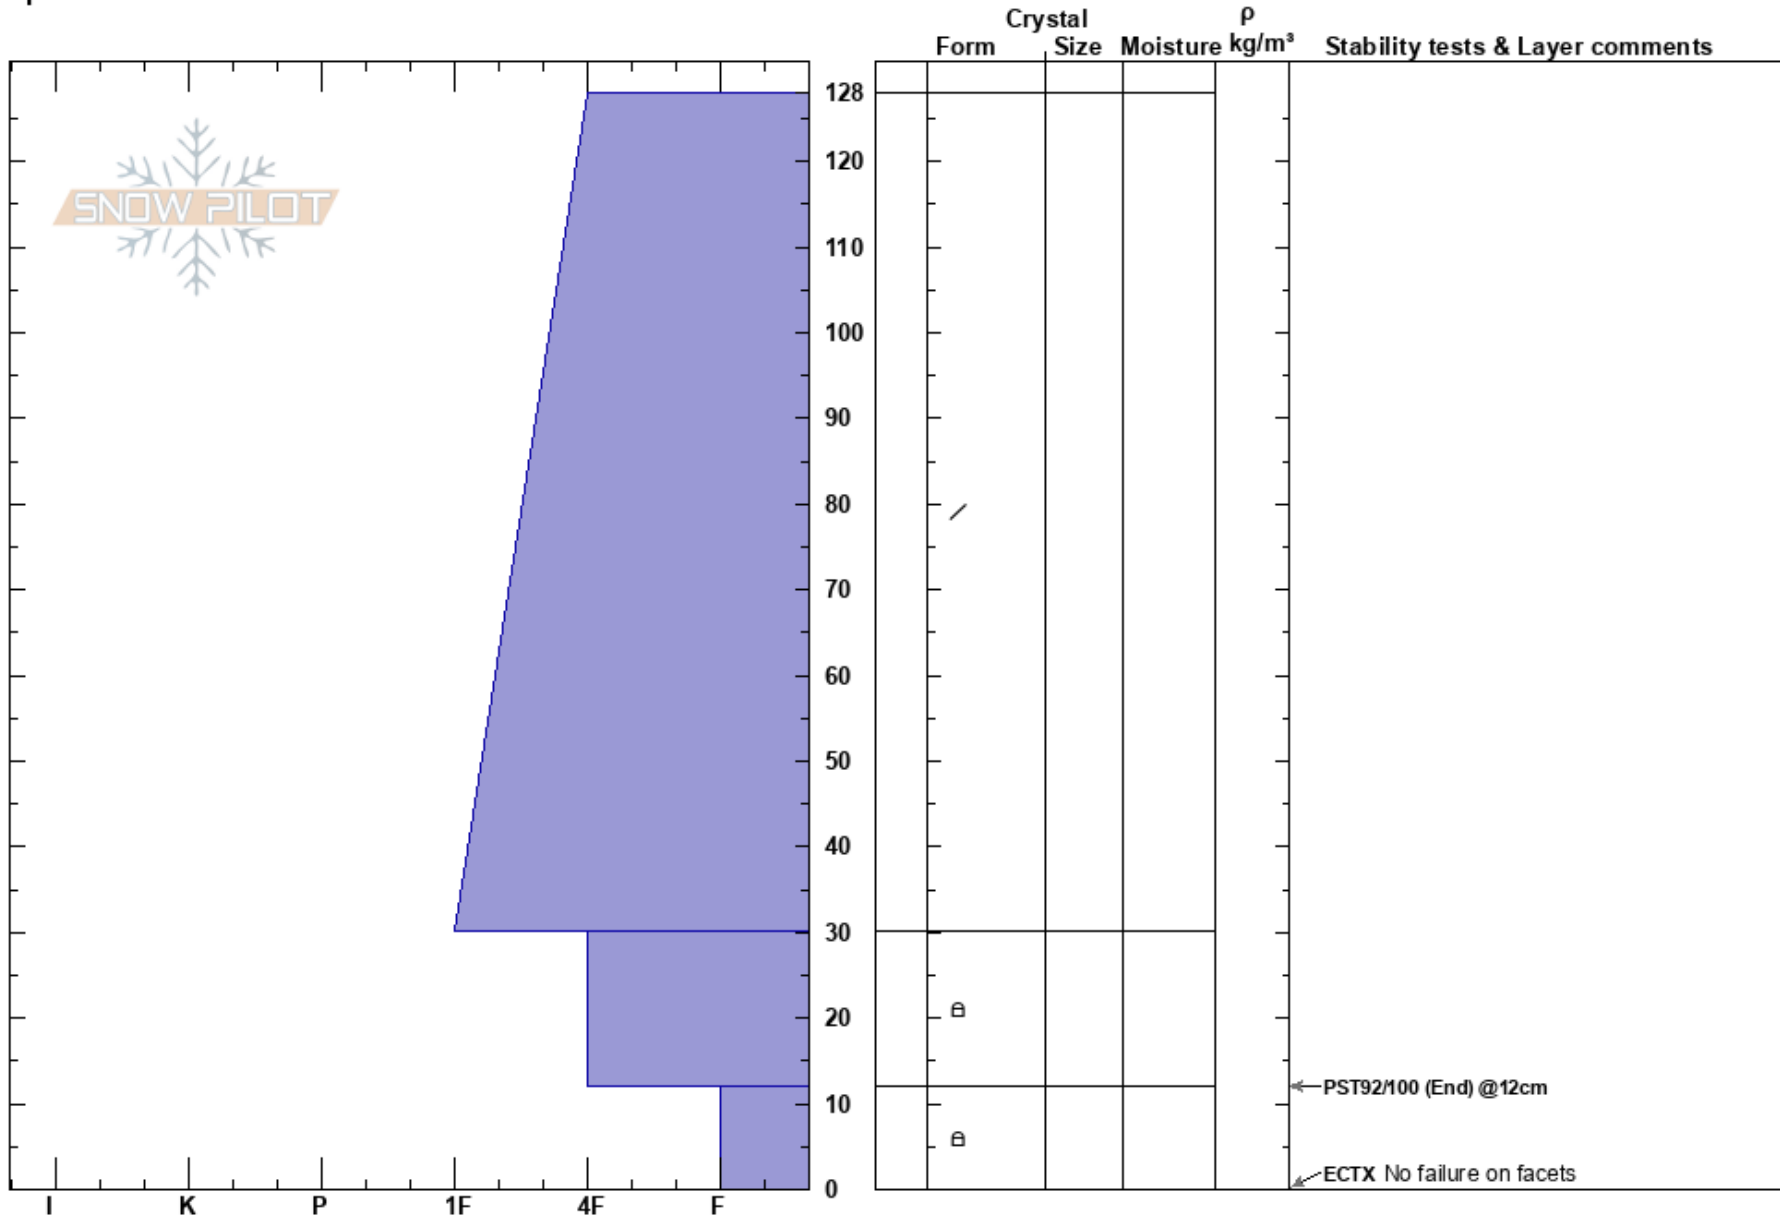

Tamarack testpit 2
 Carson Range
 NV
 Elevation: 9725 ft
 Aspect: 42°
 Specifics:

Brandon Schwartz
 11/17/2017 - 1:15pm
 Co-ord: 39.31726N, -119.91927W
 Slope Angle: 25°
 Wind Loading: previous

Stability: **HS:128**
 Air Temperature: **PS: 10**
 Sky Cover: FEW
 Precipitation: NO
 Wind: Calm

Layer Notes:

Notes: Testpit dug near treeline specifically to look at basal facets. Layer mapping was not precise.