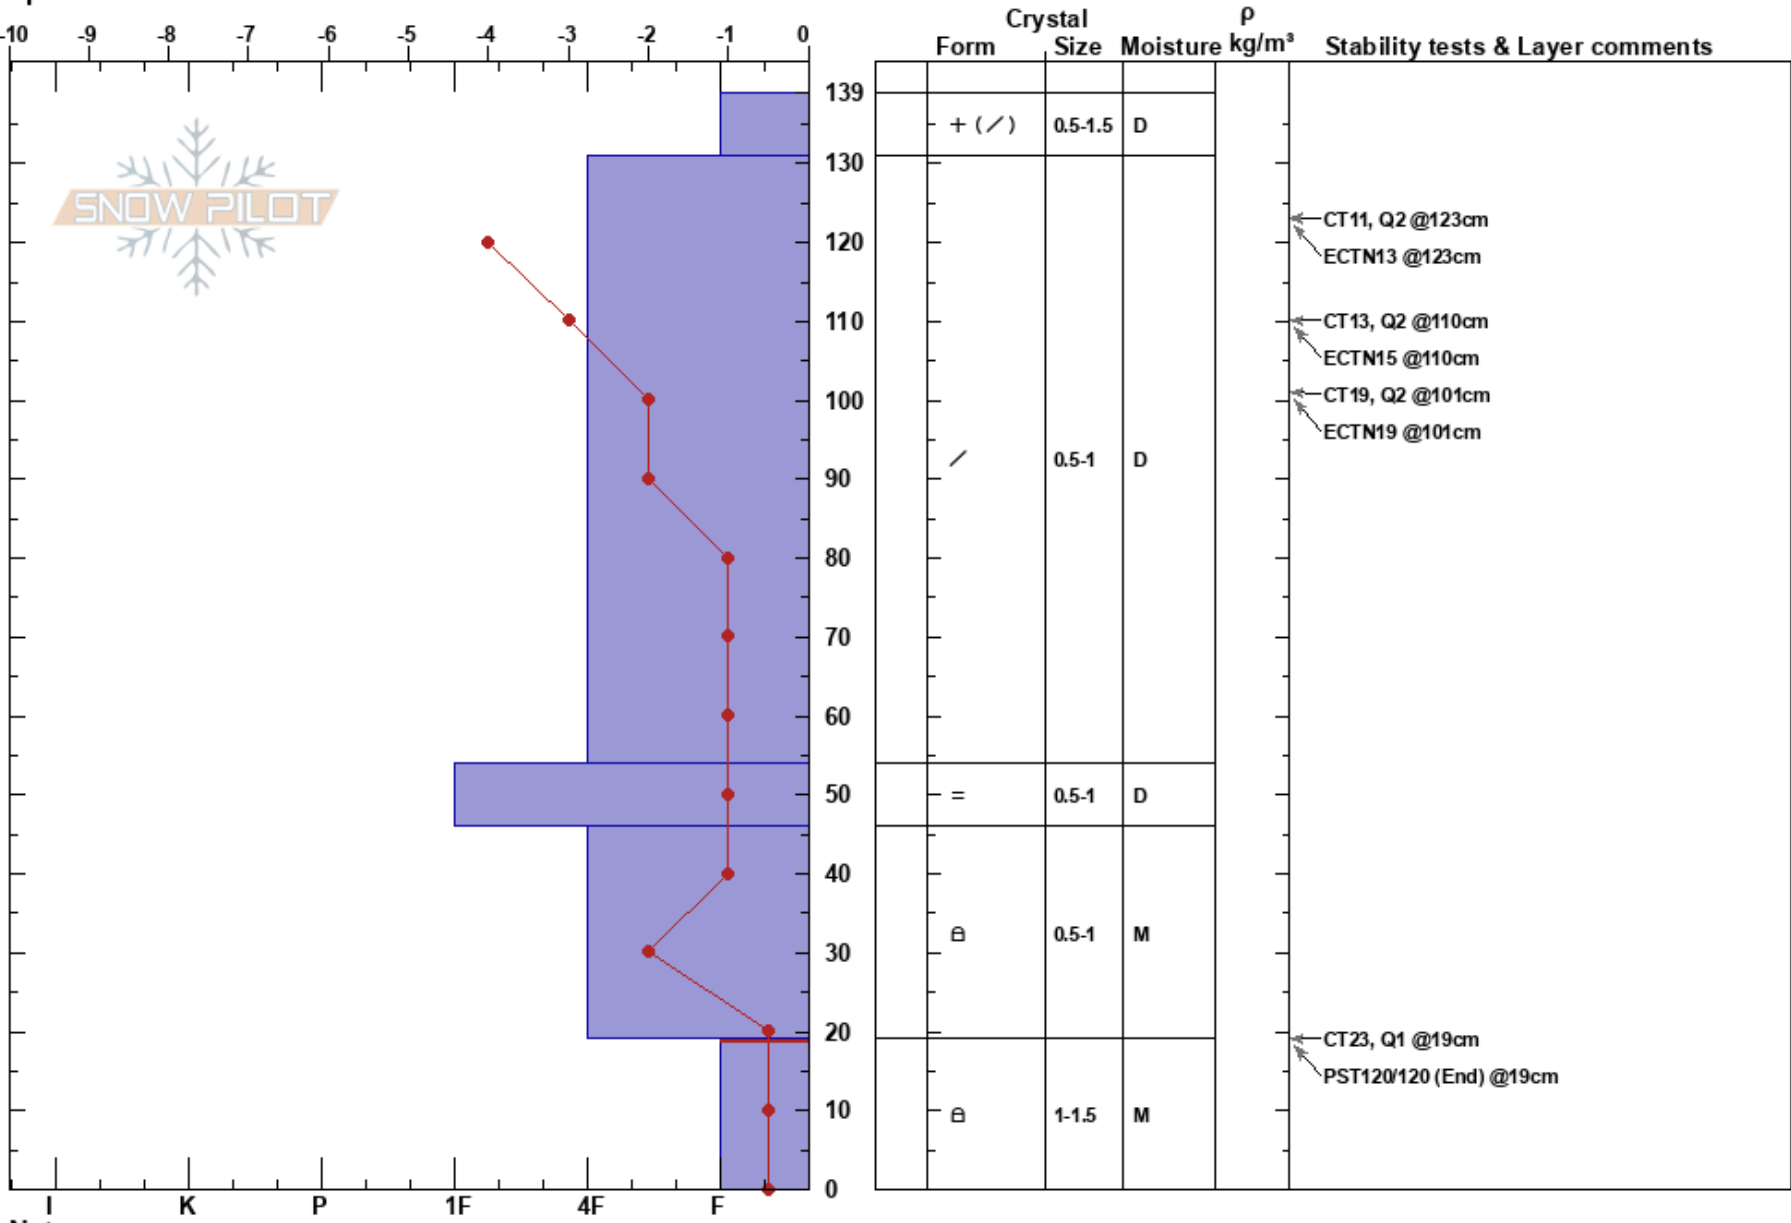

Tamarack Peak
 Carson Range
 NV
 Elevation: 9360 ft
 Aspect: 315°
 Specifics:

Steve Reynaud
 11/17/2017 - 11:15am
 Co-ord: 39.32067N, -119.91802W
 Slope Angle: 28°
 Wind Loading: previous

Stability: Good
 Air Temperature: -5°C
 Sky Cover: CLR
 Precipitation: NO
 Wind: SW Calm

HS: 139
 19-0cm: Problematic layer

Notes: Looked at NW aspect to see development of basal facets. Snowpack tests and informal observations showed that this layer was not reactive on this aspect and elevation.