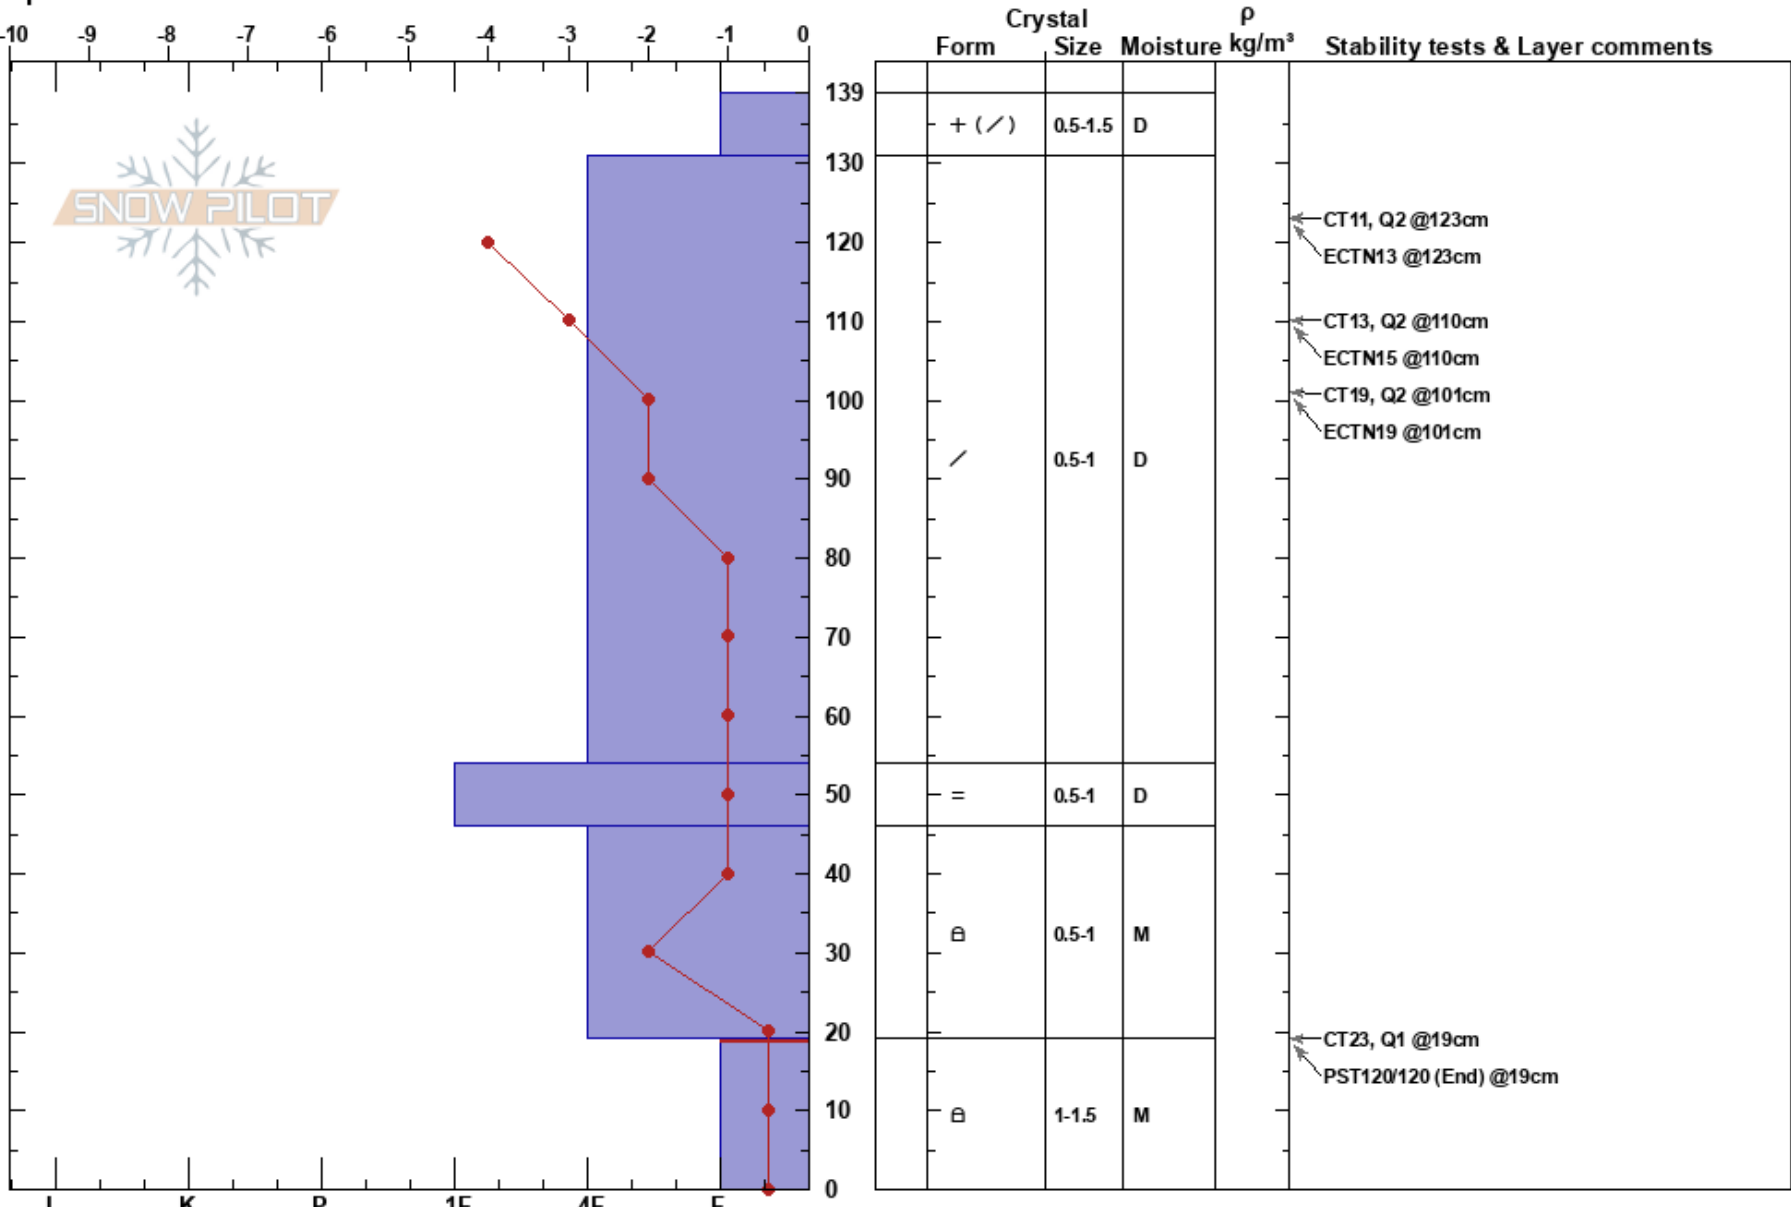

Tamarack Peak  
 Carson Range  
 NV  
 Elevation: 9360 ft  
 Aspect: 315°  
 Specifics:

Steve Reynaud  
 11/17/2017 - 11:15am  
 Co-ord: 39.32067N, -119.91802W  
 Slope Angle: 28°  
 Wind Loading: previous

Stability: Good  
 Air Temperature: -5°C  
 Sky Cover: CLR  
 Precipitation: NO  
 Wind: SW Calm

HS: 139  
 19-0cm: Problematic layer

**Notes:** Looked at NW aspect to see development of basal facets. Snowpack tests and informal observations showed that this layer was not reactive on this aspect and elevation.