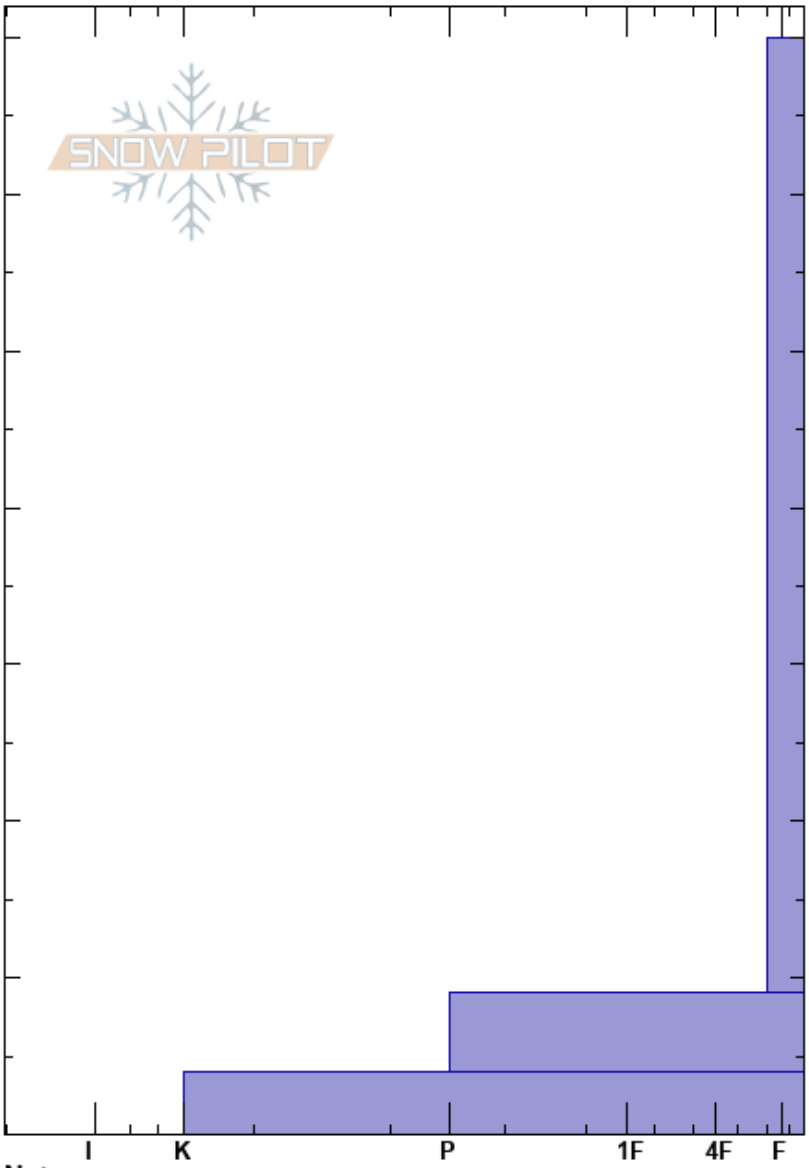

Bridger Bowl  
 Bridger Range  
 MT  
**Elevation:** 8440 ft  
**Aspect:** E  
**Specifics:** Pit dug in a Ski Area; Cracking

Jeff Dobronyi  
 11/16/2017 - 11:00am  
**Co-ord:** 45.81787N, -110.92927W  
**Slope Angle:** 25°  
**Wind Loading:** yes

**Stability:**  
**Air Temperature:**  
**Sky Cover:** BKN  
**Precipitation:** NO  
**Wind:** W Moderate

HS:70

Layer Notes:

Crystal Form	Crystal Size	Moisture	$\rho$ kg/m <sup>3</sup>	Stability tests & Layer comments
/				
•				
○		M		