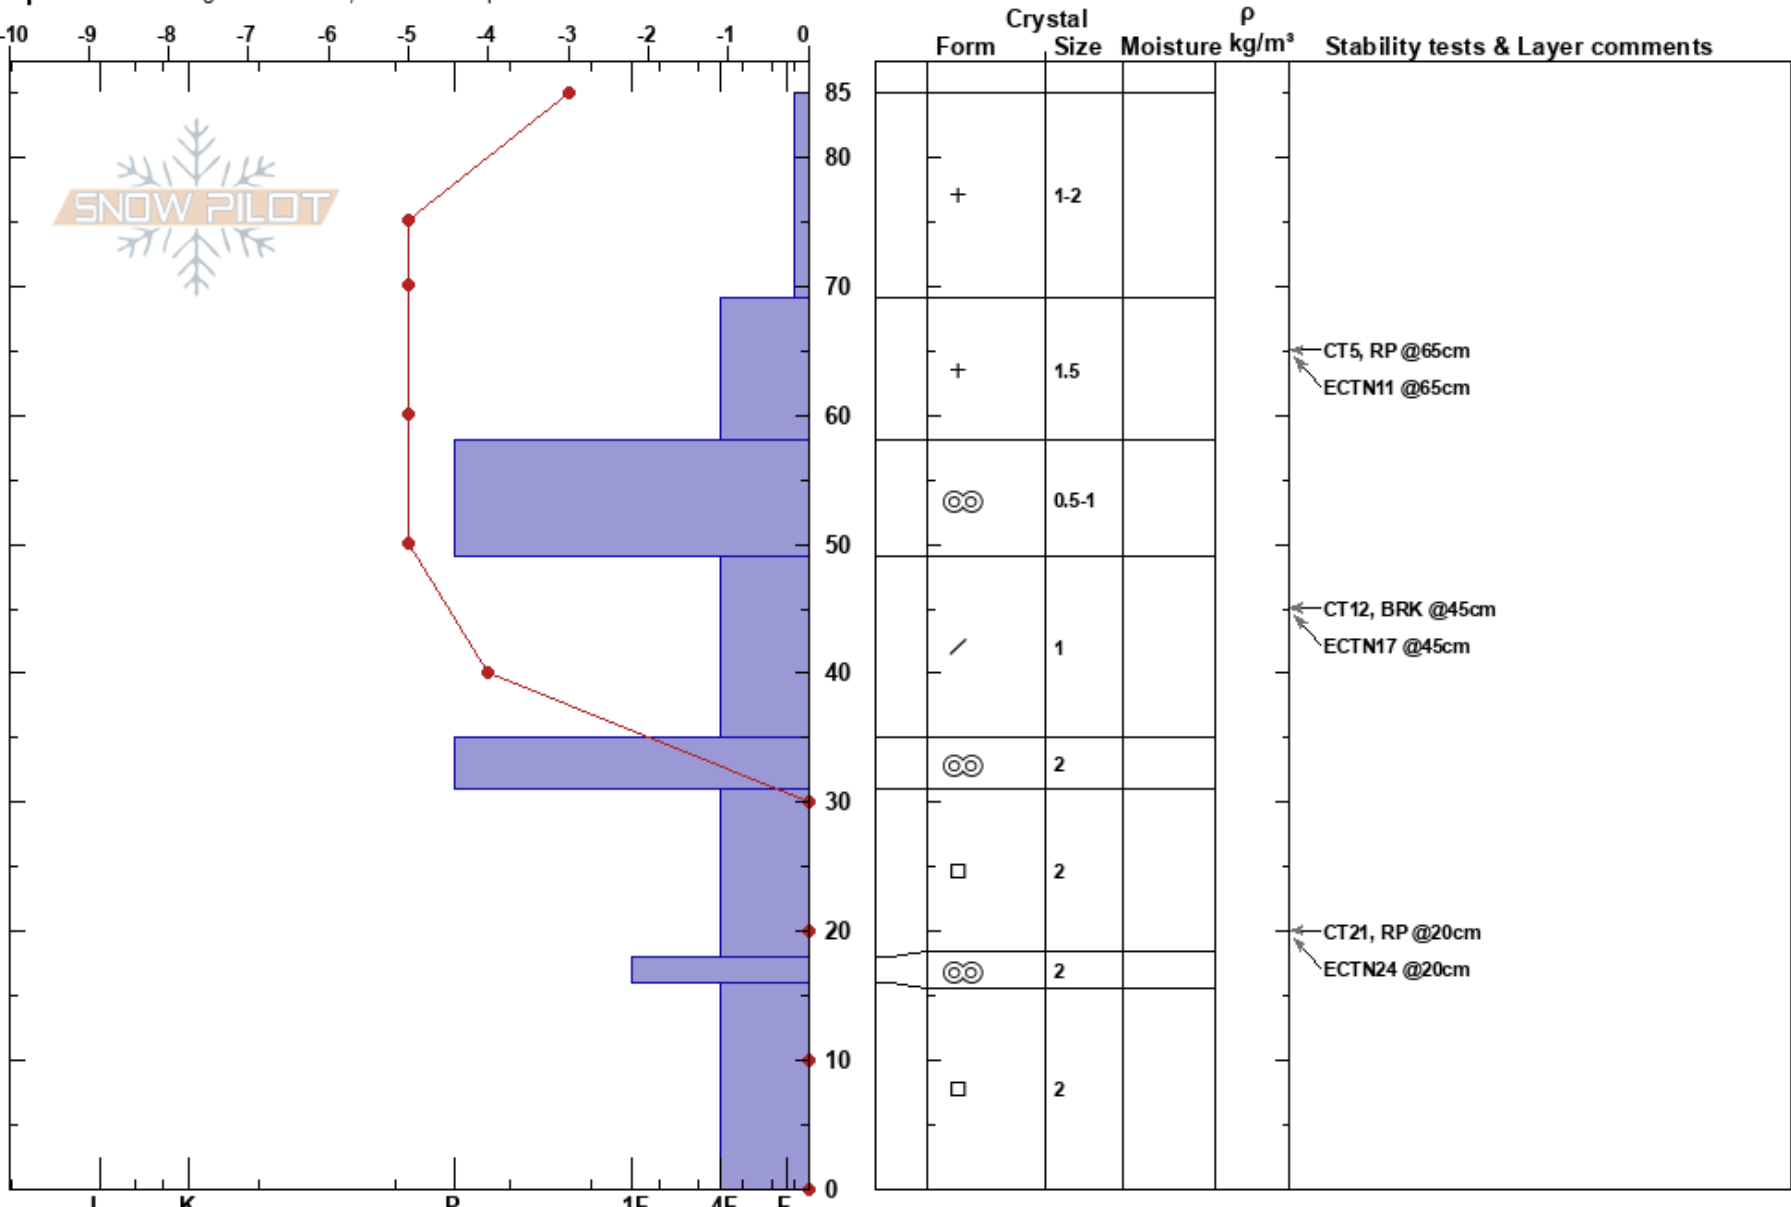

Big Sky Yellow Mule
 Madison Range-N
 MT
 Elevation: 9240 ft
 Aspect: SE
 Specifics: Pit dug in a Ski Area; We skied slope

Annie DeAngelo
 12/21/2021 - 12:30pm
 Co-ord: 45.27130N, -111.44145W
 Slope Angle: 20°
 Wind Loading: previous

Stability: **HS:85**
 Air Temperature: -4°C **PF:13**
 Sky Cover: BKN **PS:40**
 Precipitation: S-1
 Wind: S Calm
 Layer Notes: 31-18cm: Problematic layer

Notes: As we skied down to the pit location we skied through wind affected snow, even near the trees. The wind had created a hard slab.