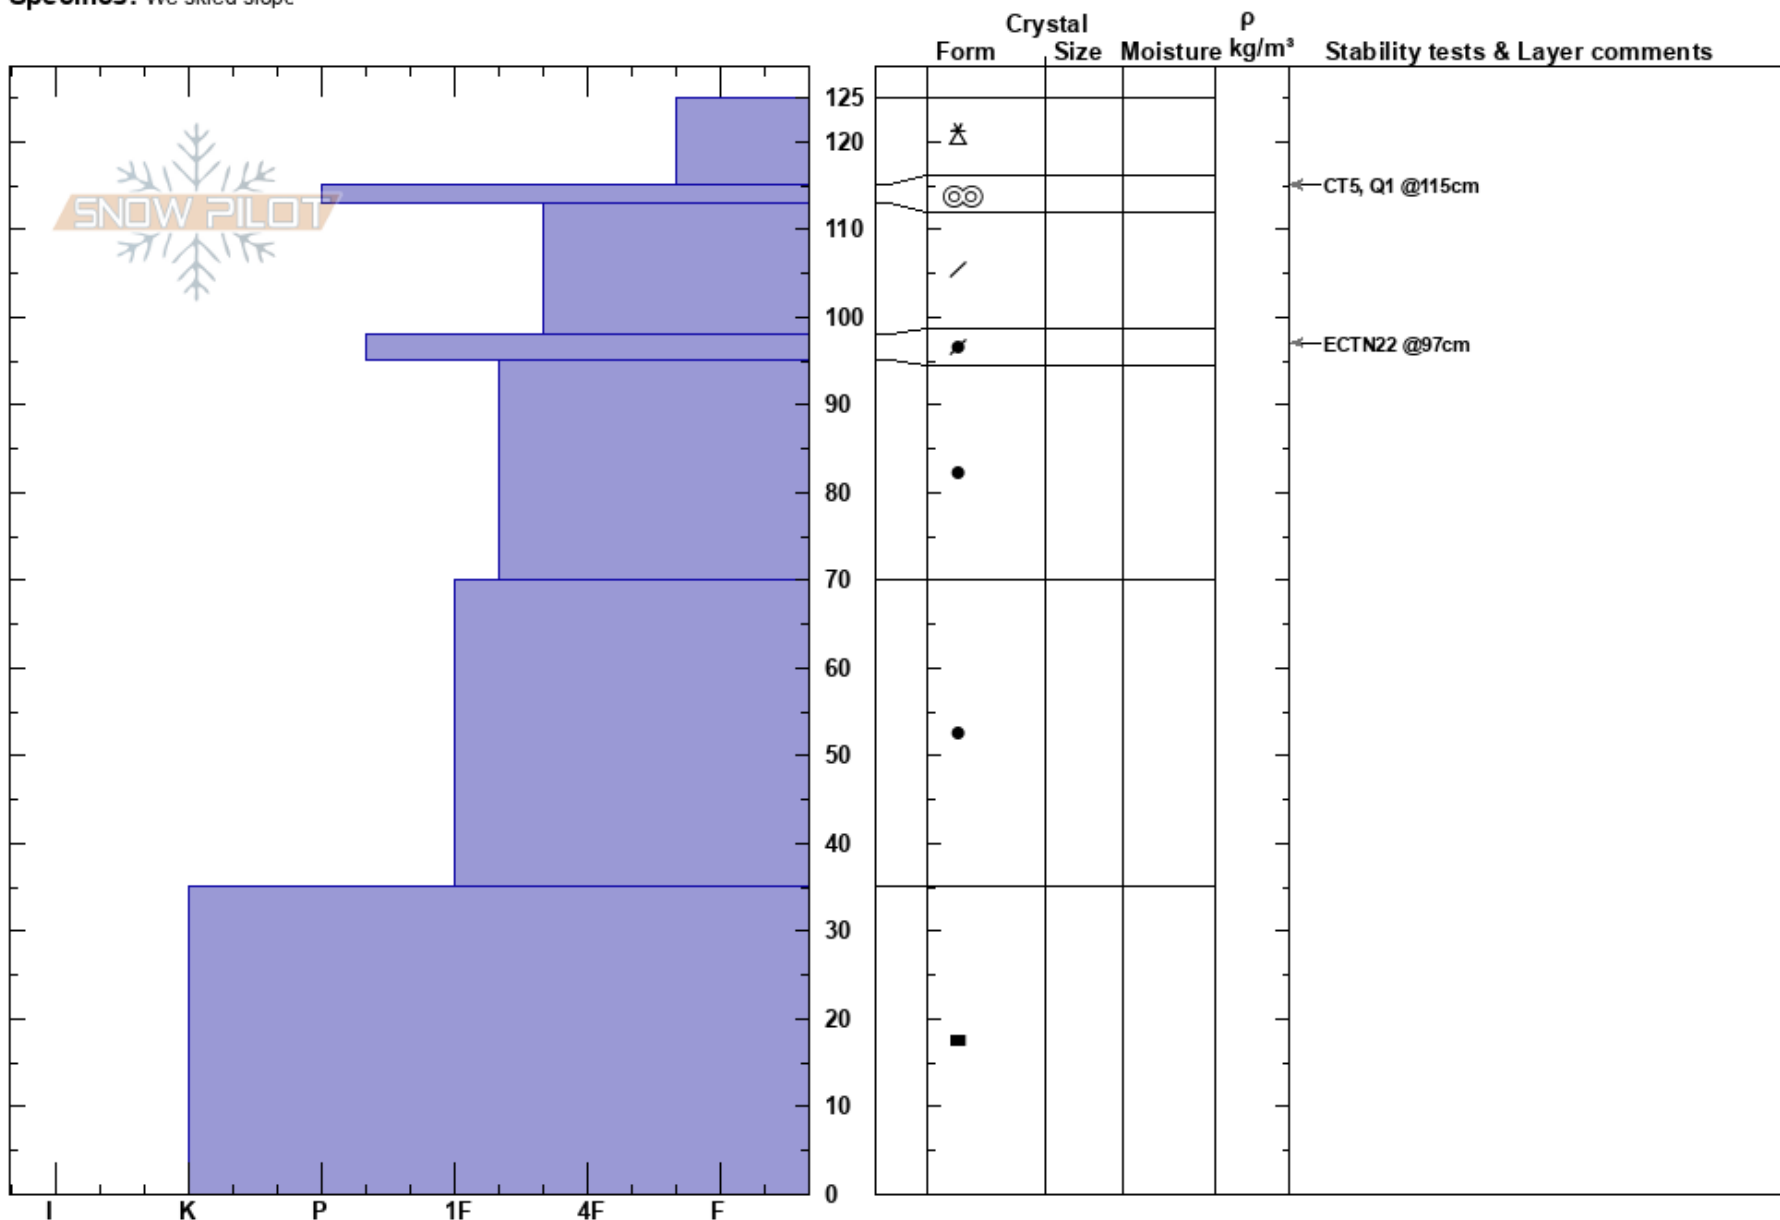

upper east Mt Republic  
 Absaroka Range  
 MT  
 Elevation: 9900 ft  
 Aspect: 125°  
 Specifics: We skied slope

Beau Fredlund  
 11/15/2017 - 10:00am  
 Co-ord: 44.99956N, -109.95201E  
 Slope Angle: 30°  
 Wind Loading: yes

Stability: **HS:125** **Layer Notes:**  
 Air Temperature: -5°C  
 Sky Cover: FEW  
 Precipitation: NO  
 Wind: W

Notes: Some cracking of fresh wind drifts/ new snow in exposed locations along the ridgelines.