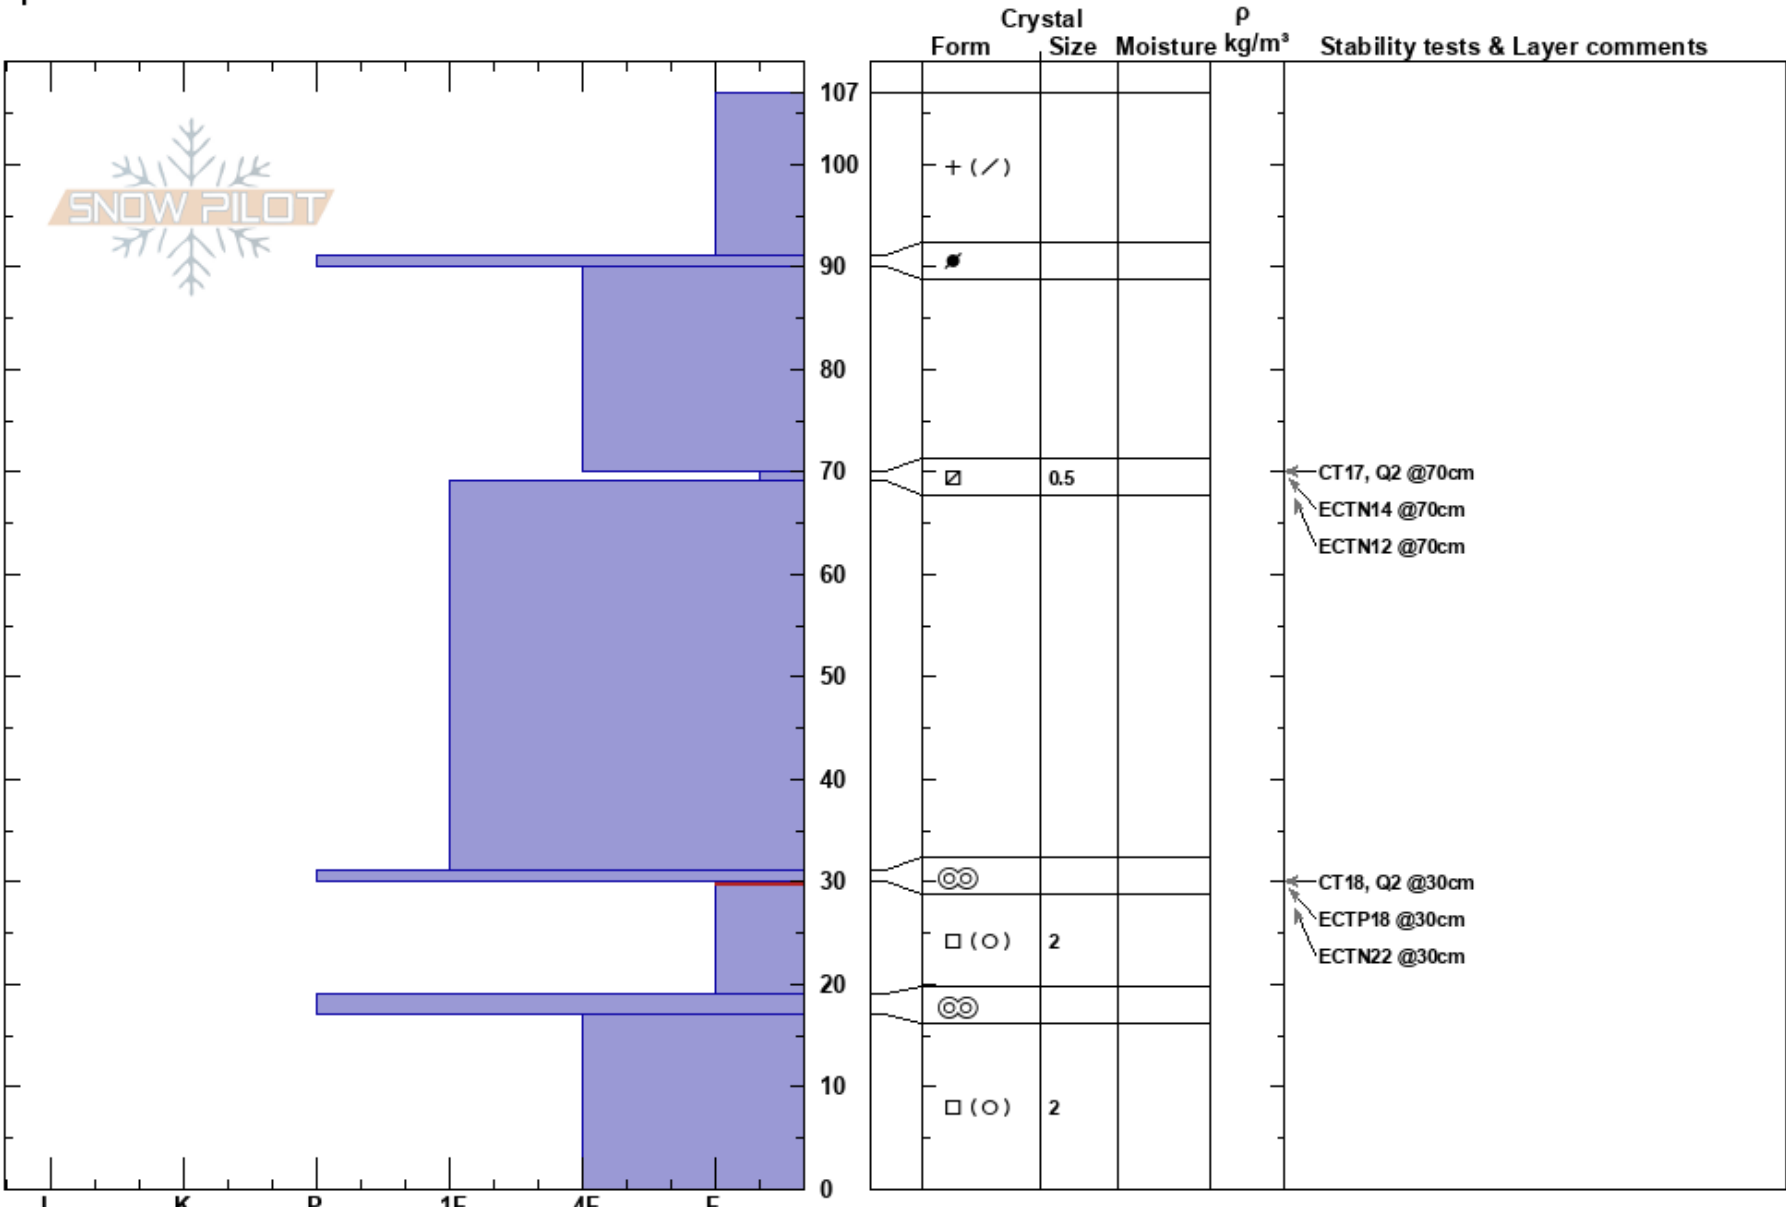

Tobacco Roots, OG Bowl
 Madison Range-N
 MT
 Elevation: 9000 ft
 Aspect: N
 Specifics:

Spencer Jonas
 11/14/2017 - 11:45am
 Co-ord: 45.53372N, -112.00141W
 Slope Angle: 29°
 Wind Loading: previous

Stability:
 Air Temperature:
 Sky Cover: SCT
 Precipitation: NO
 Wind: W Light Breeze

HS:107
 30-19cm: Problematic layer

Notes: