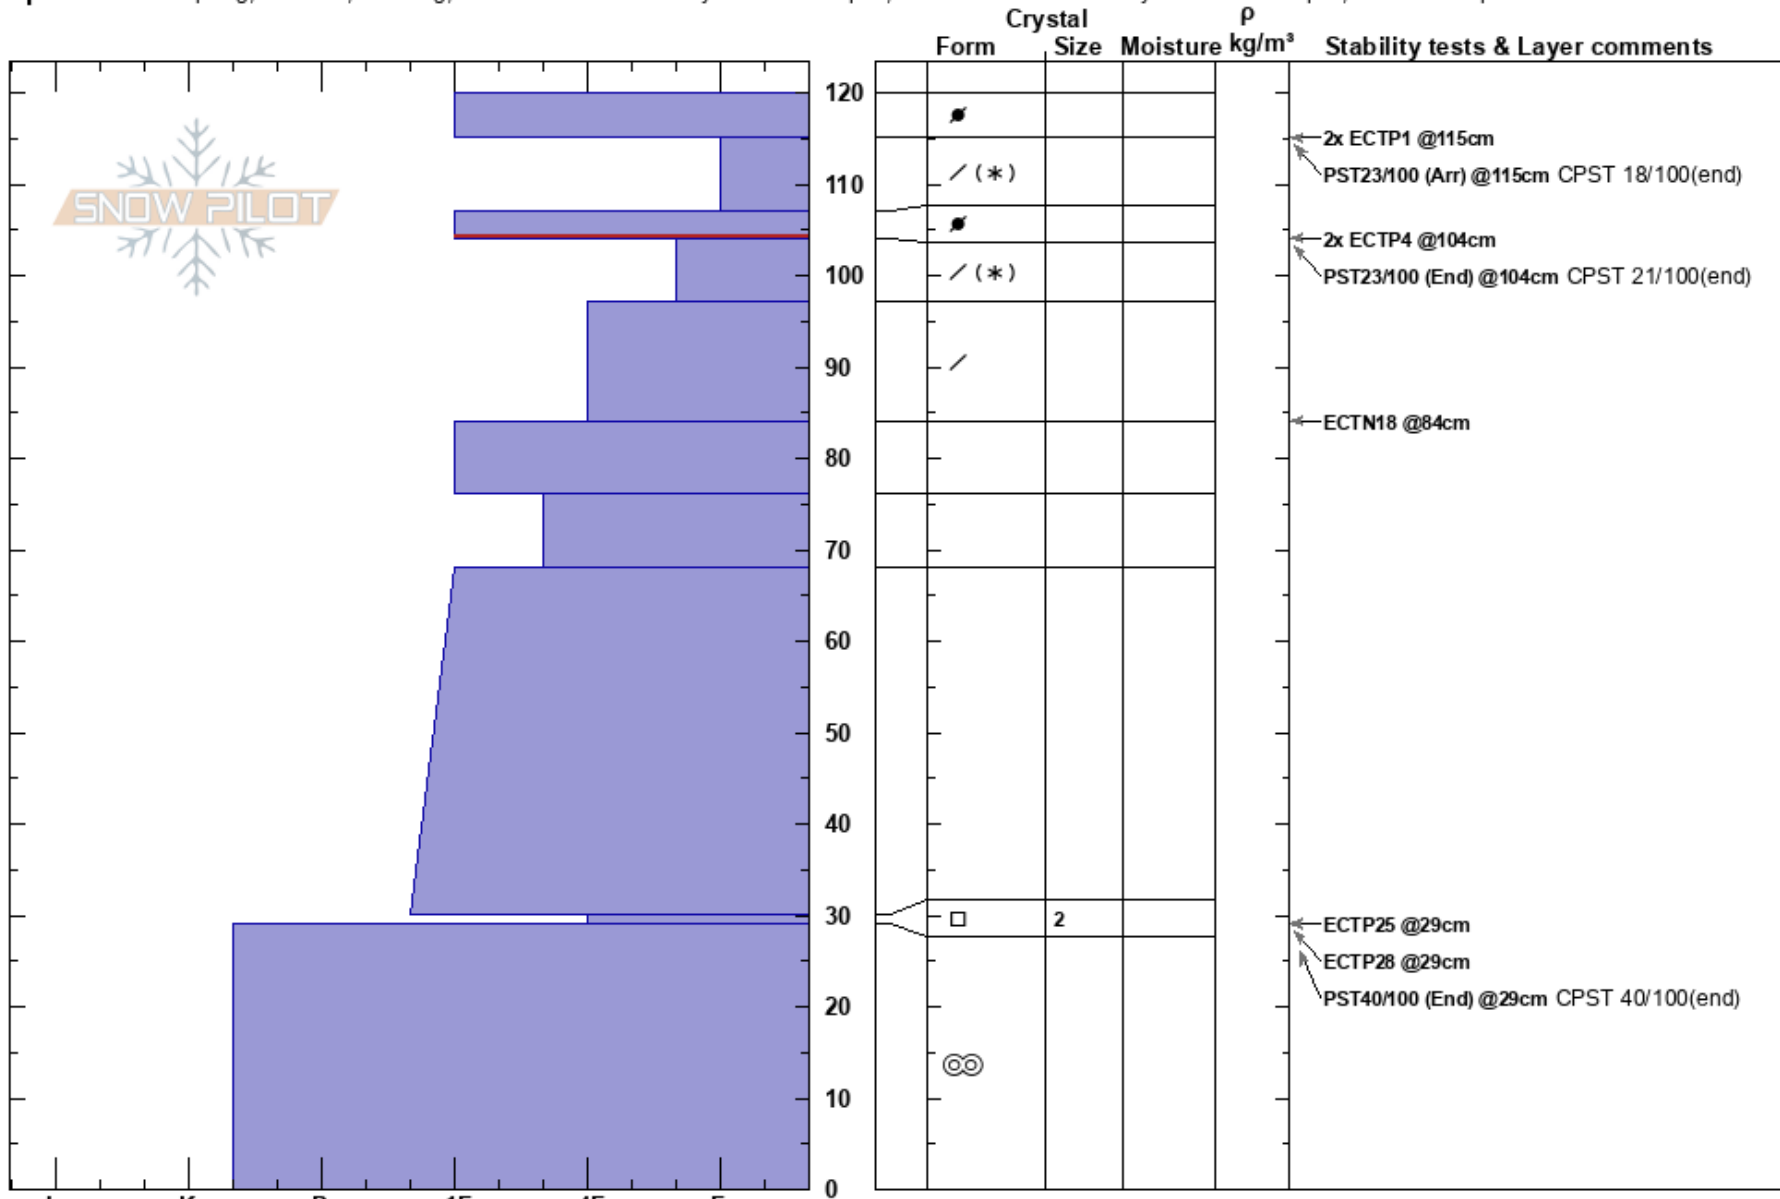

Fairy Lake (pit 2)
 Bridger Range
 MT
 Elevation: 9080 ft
 Aspect: 115°

Alex Marienthal
 11/15/2017 - 11:59am
 Co-ord: 45.90858N, -110.97777W
 Slope Angle: 30°
 Wind Loading: yes

Stability: Fair Unstable
 Air Temperature: HS:120
 Sky Cover: SCT
 Precipitation: NO
 Wind: SW Moderate

Layer Notes: 107-104cm:Problematic layer

Specifics: Collapsing, localized; Cracking; Recent avalanche activity on similar slopes; Recent avalanche activity on different slopes; We skied slope

Notes: Recent activity on ridgeline, small wind slabs. Variable cracking and collapsing of small (5-10') slabs on low angle (25-30deg.) terrain. Propagation above bottom crust was unexpected, shows why we dig AND test.