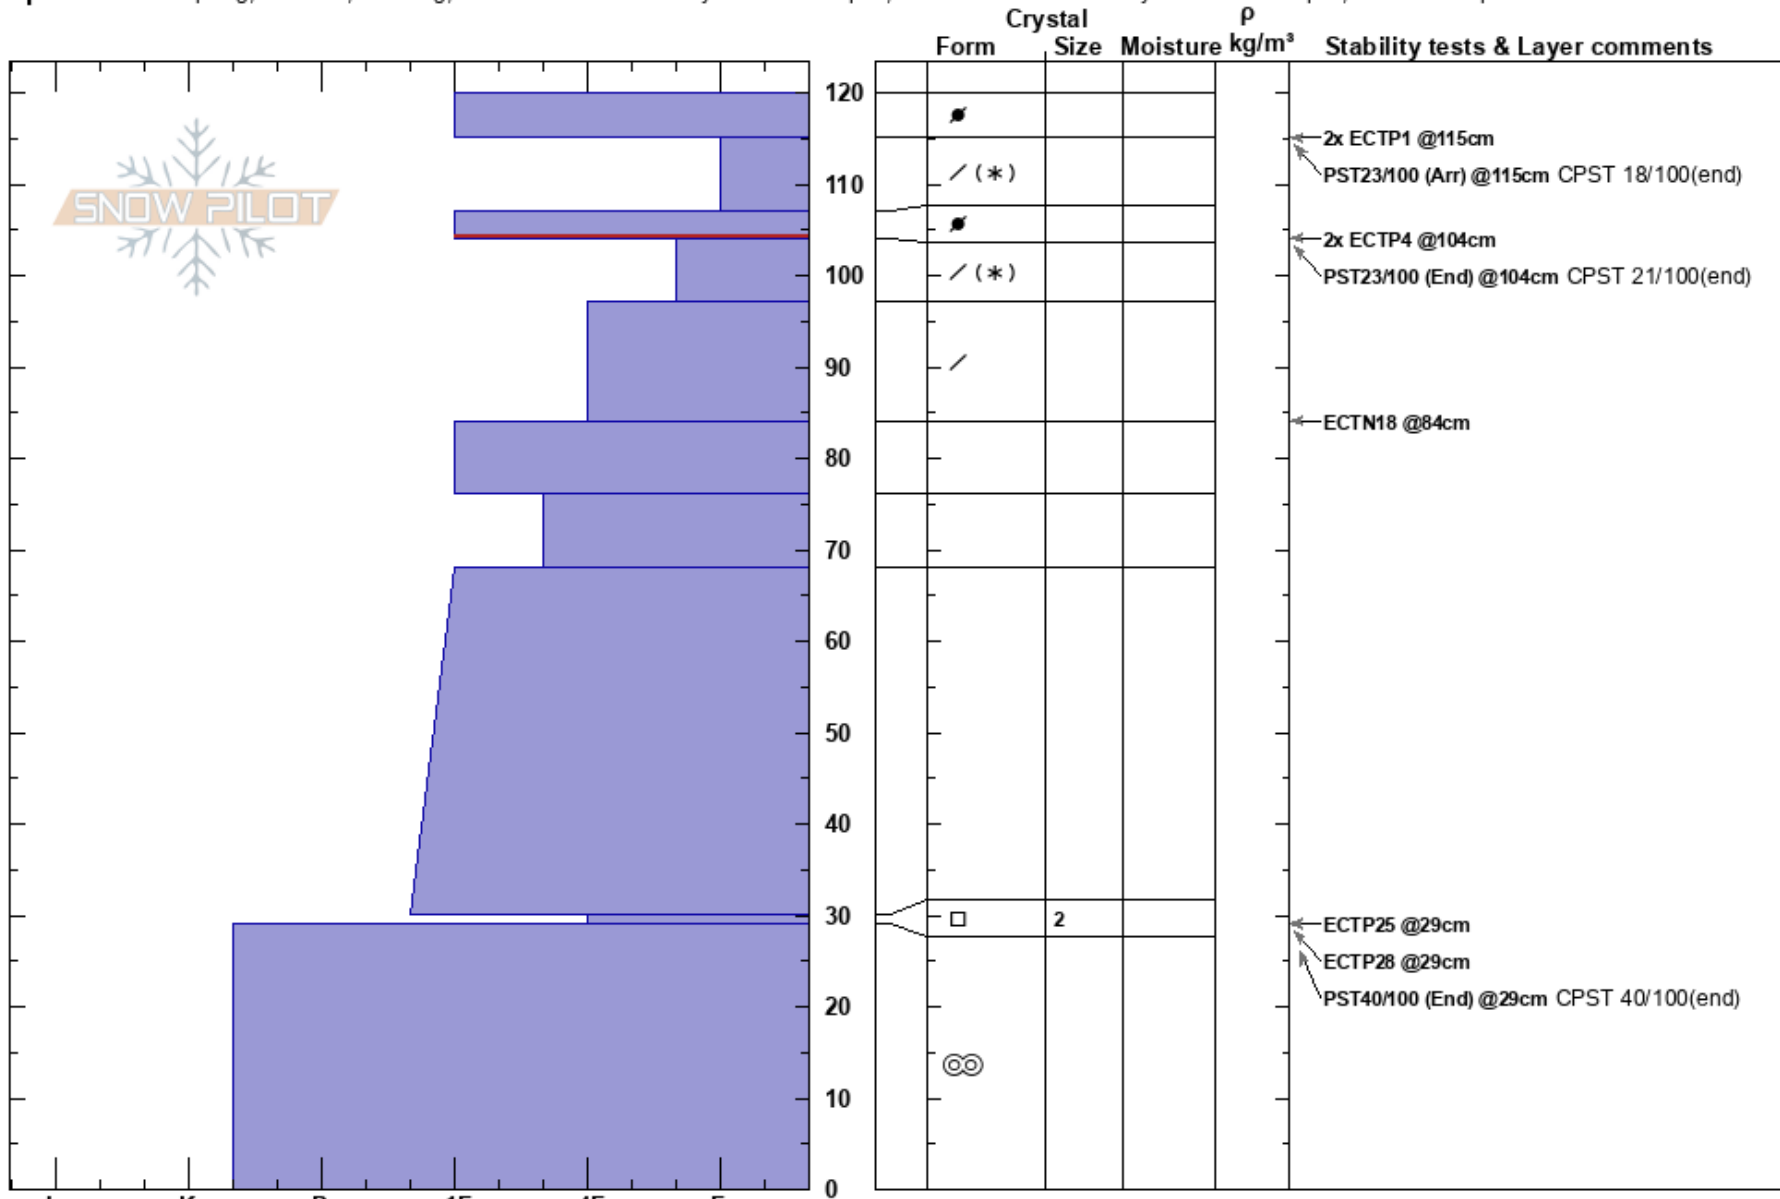

Fairy Lake (pit 2)  
 Bridger Range  
 MT  
 Elevation: 9080 ft  
 Aspect: 115°

Alex Marienthal  
 11/15/2017 - 11:59am  
 Co-ord: 45.90858N, -110.97777W  
 Slope Angle: 30°  
 Wind Loading: yes

Stability: Fair Unstable  
 Air Temperature: HS:120  
 Sky Cover: SCT  
 Precipitation: NO  
 Wind: SW Moderate

Layer Notes: 107-104cm:Problematic layer

Specifics: Collapsing, localized; Cracking; Recent avalanche activity on similar slopes; Recent avalanche activity on different slopes; We skied slope

Notes: Recent activity on ridgeline, small wind slabs. Variable cracking and collapsing of small (5-10') slabs on low angle (25-30deg.) terrain. Propagation above bottom crust was unexpected, shows why we dig AND test.