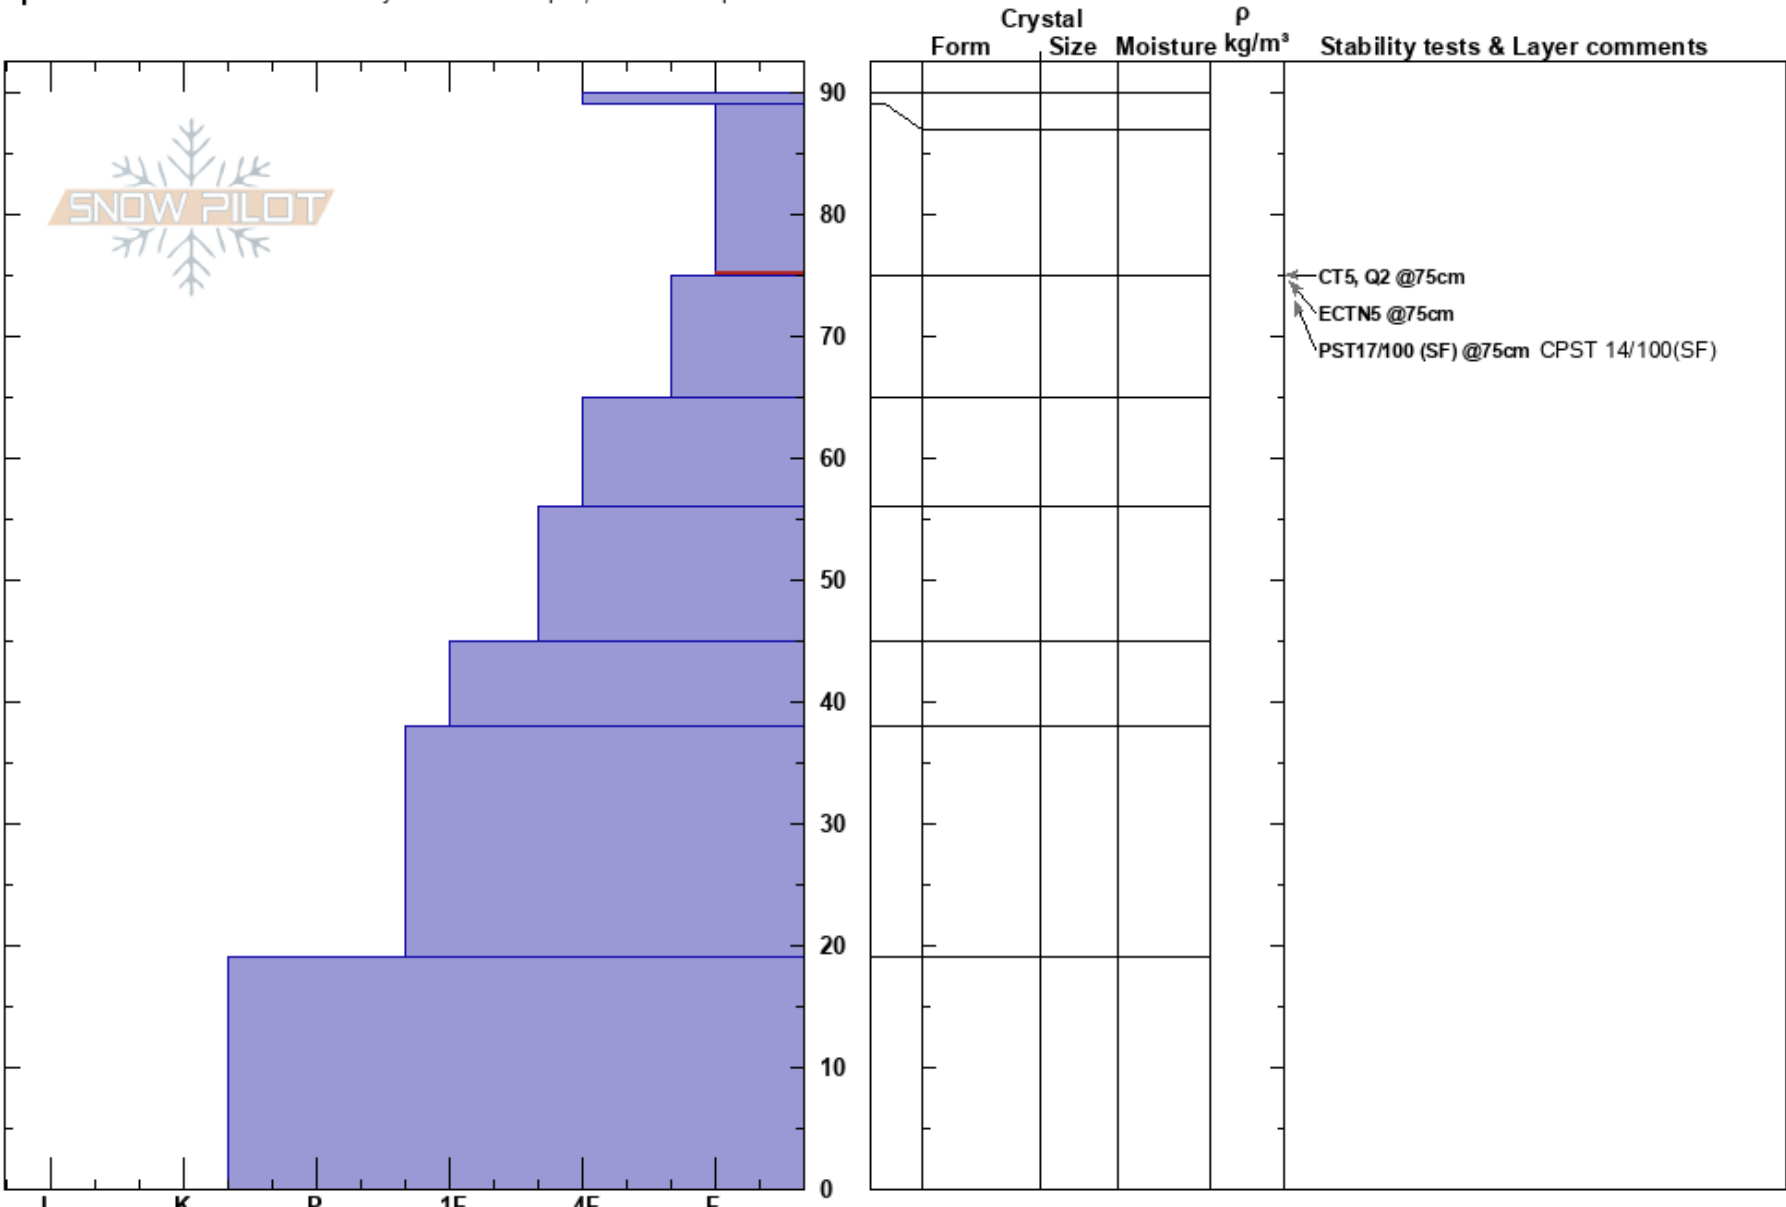

Sept. Bowl Fairy Lk.
 Bridger Range
 MT
Elevation: 8600 ft
Aspect: 80°
Specifics: Recent avalanche activity on different slopes; We skied slope

Alex Marienthal
 11/15/2017 - 11:11am
Co-ord: 45.90954N, -110.97268W
Slope Angle: 31°
Wind Loading: no

Stability: Good **HS:**90
Air Temperature: -3°C
Sky Cover: SCT
Precipitation: NO
Wind: W Moderate

Layer Notes:
 89-75cm: Problematic layer

Notes: Stable snow here. Found unstable wind slabs, and ECTP above basal crust 500' higher.