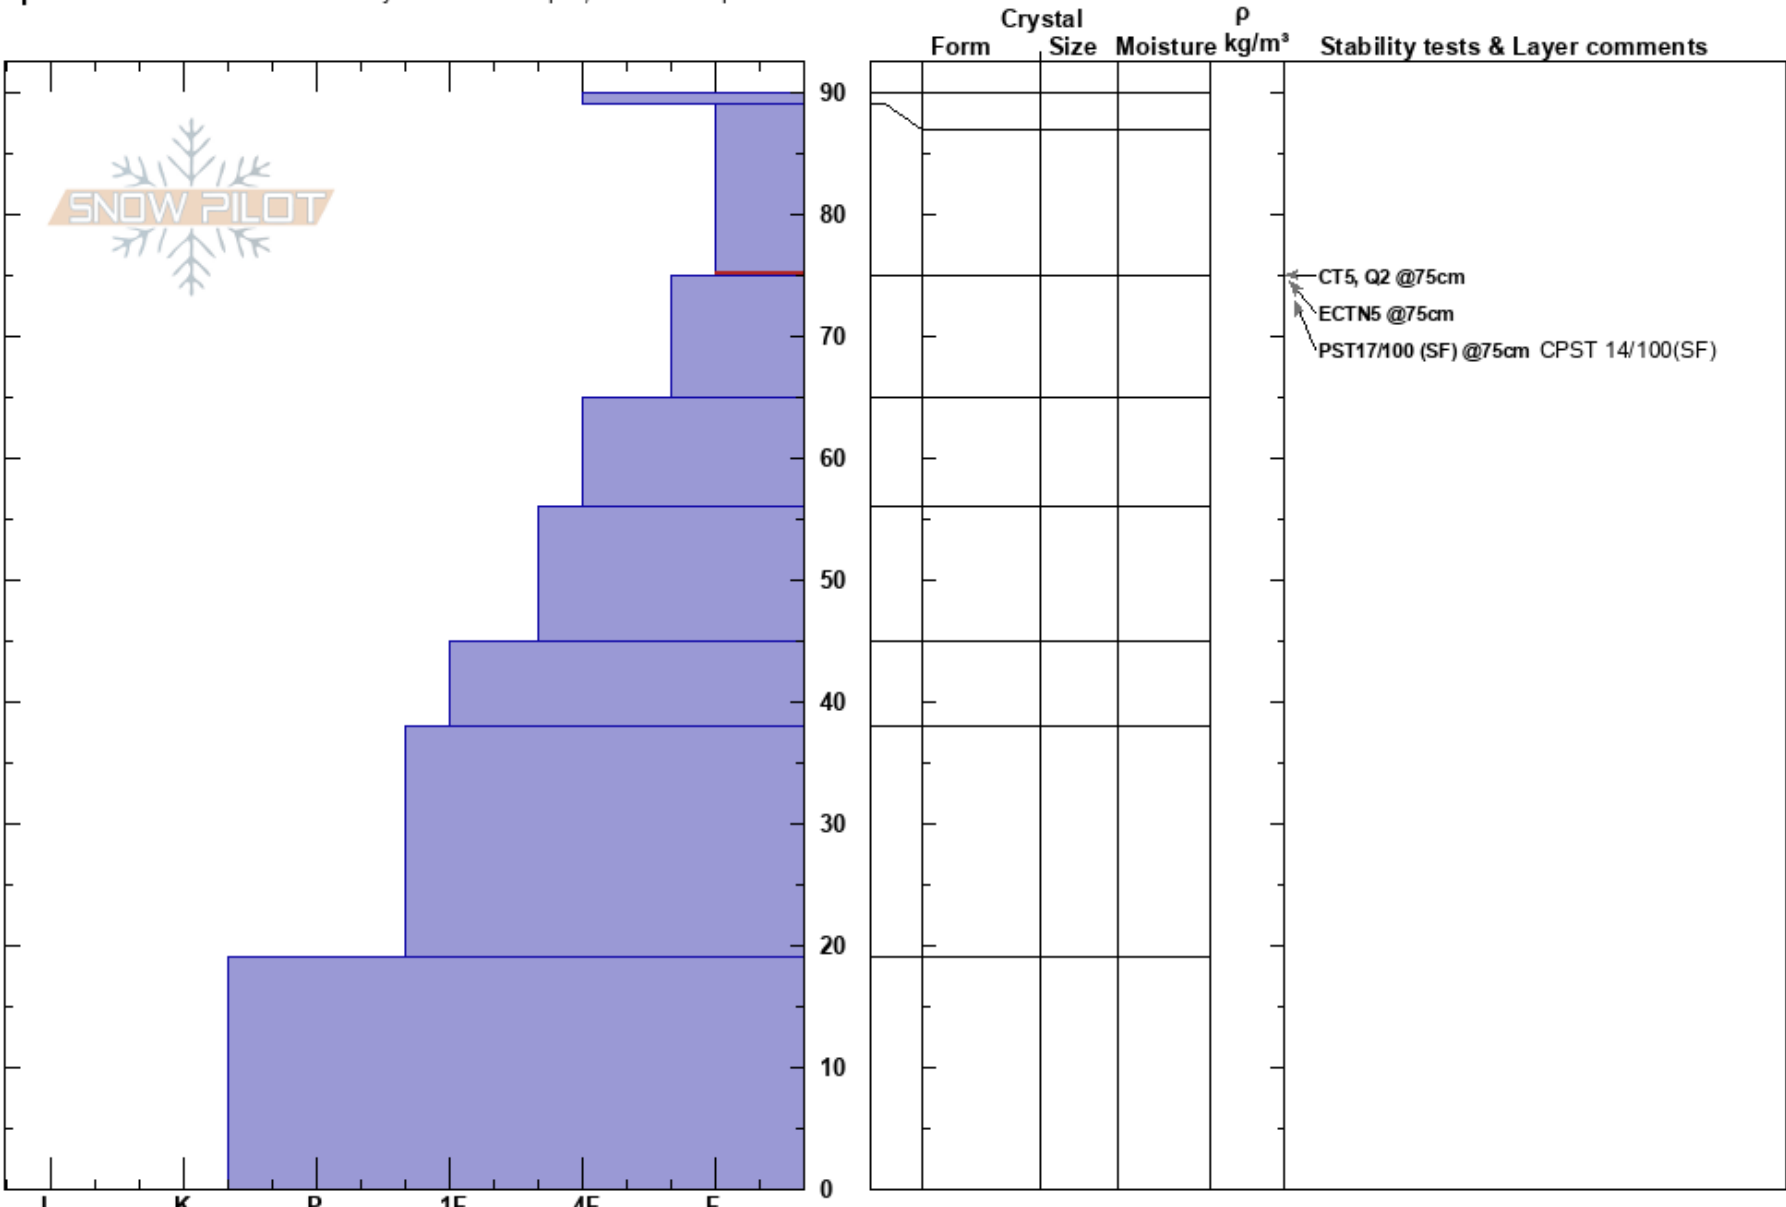

Sept. Bowl Fairy Lk.  
 Bridger Range  
 MT  
**Elevation:** 8600 ft  
**Aspect:** 80°  
**Specifics:** Recent avalanche activity on different slopes; We skied slope

Alex Marienthal  
 11/15/2017 - 11:11am  
**Co-ord:** 45.90954N, -110.97268W  
**Slope Angle:** 31°  
**Wind Loading:** no

**Stability:** Good **HS:**90  
**Air Temperature:** -3°C  
**Sky Cover:** SCT  
**Precipitation:** NO  
**Wind:** W Moderate

**Layer Notes:**  
 89-75cm: Problematic layer

**Notes:** Stable snow here. Found unstable wind slabs, and ECTP above basal crust 500' higher.