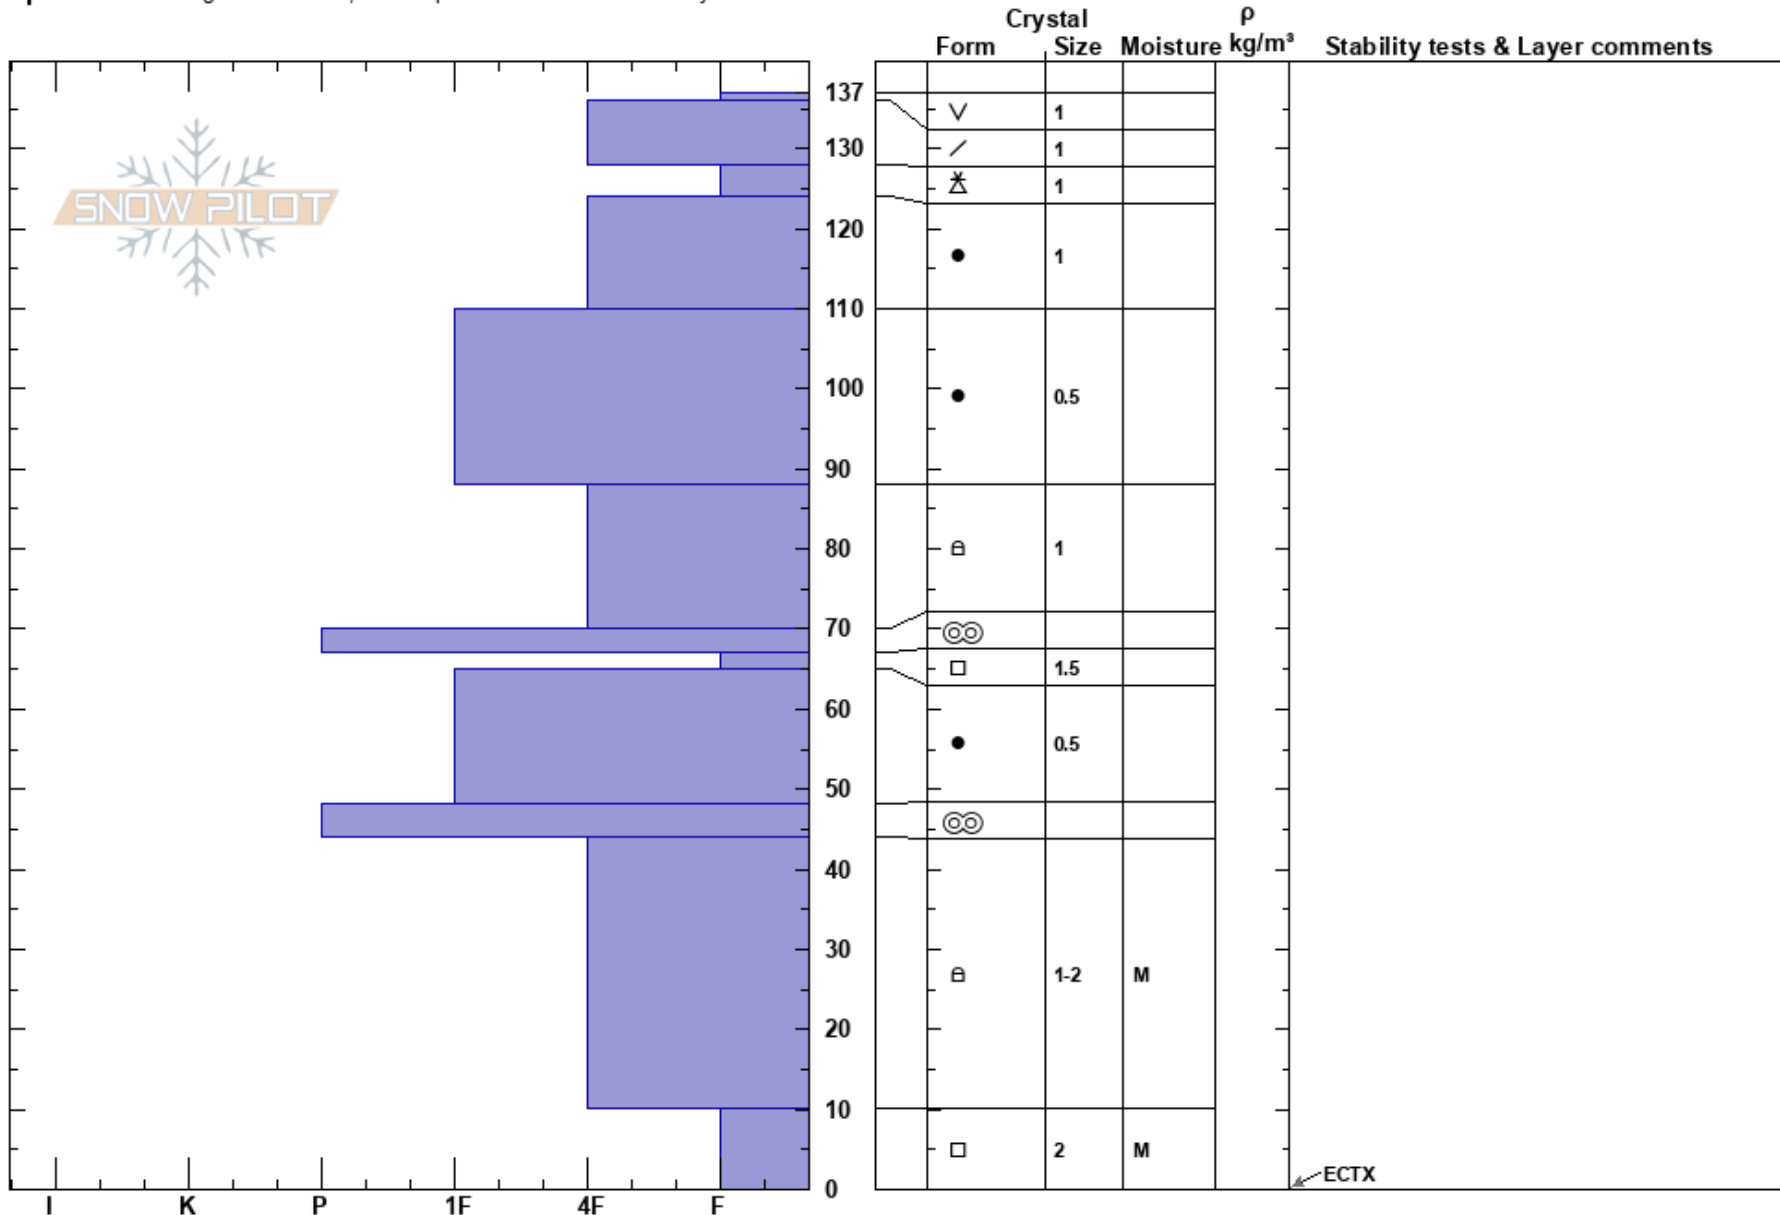

Melehes  
Teton Range  
WY  
Elevation: 9600 ft  
Aspect: 275°

Lindsey Fell  
11/13/2017 - 3:30pm  
Co-ord:  
Slope Angle: 40°  
Wind Loading: no

Stability:  
Air Temperature: 0°C  
Sky Cover: CLR  
Precipitation: NO  
Wind: SW Light Breeze

HS:137 Layer Notes:

Specifics: Pit dug in a Ski Area; Pit is representative of backcountry

Notes: