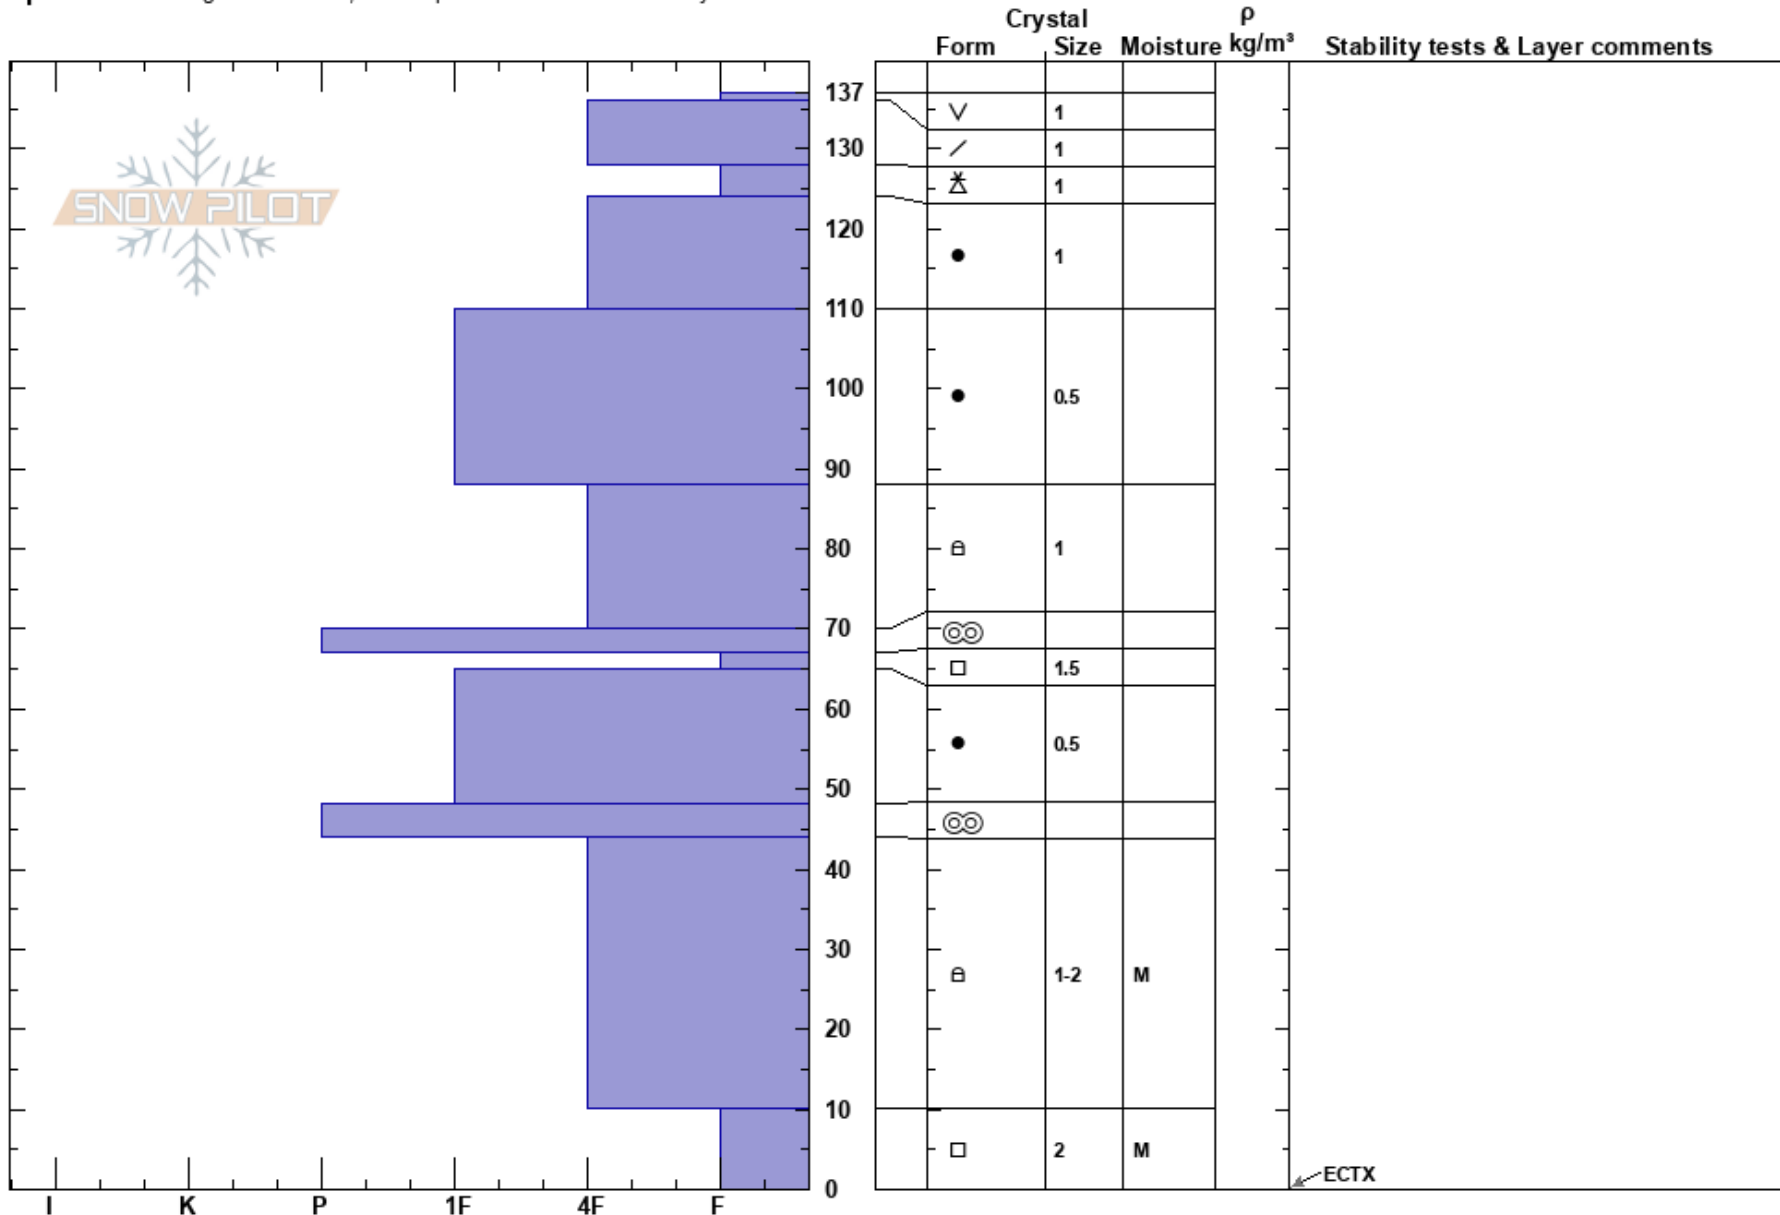

Melehes
Teton Range
WY
Elevation: 9600 ft
Aspect: 275°

Lindsey Fell
11/13/2017 - 3:30pm
Co-ord:
Slope Angle: 40°
Wind Loading: no

Stability:
Air Temperature: 0°C
Sky Cover: CLR
Precipitation: NO
Wind: SW Light Breeze

Specifics: Pit dug in a Ski Area; Pit is representative of backcountry

Notes: