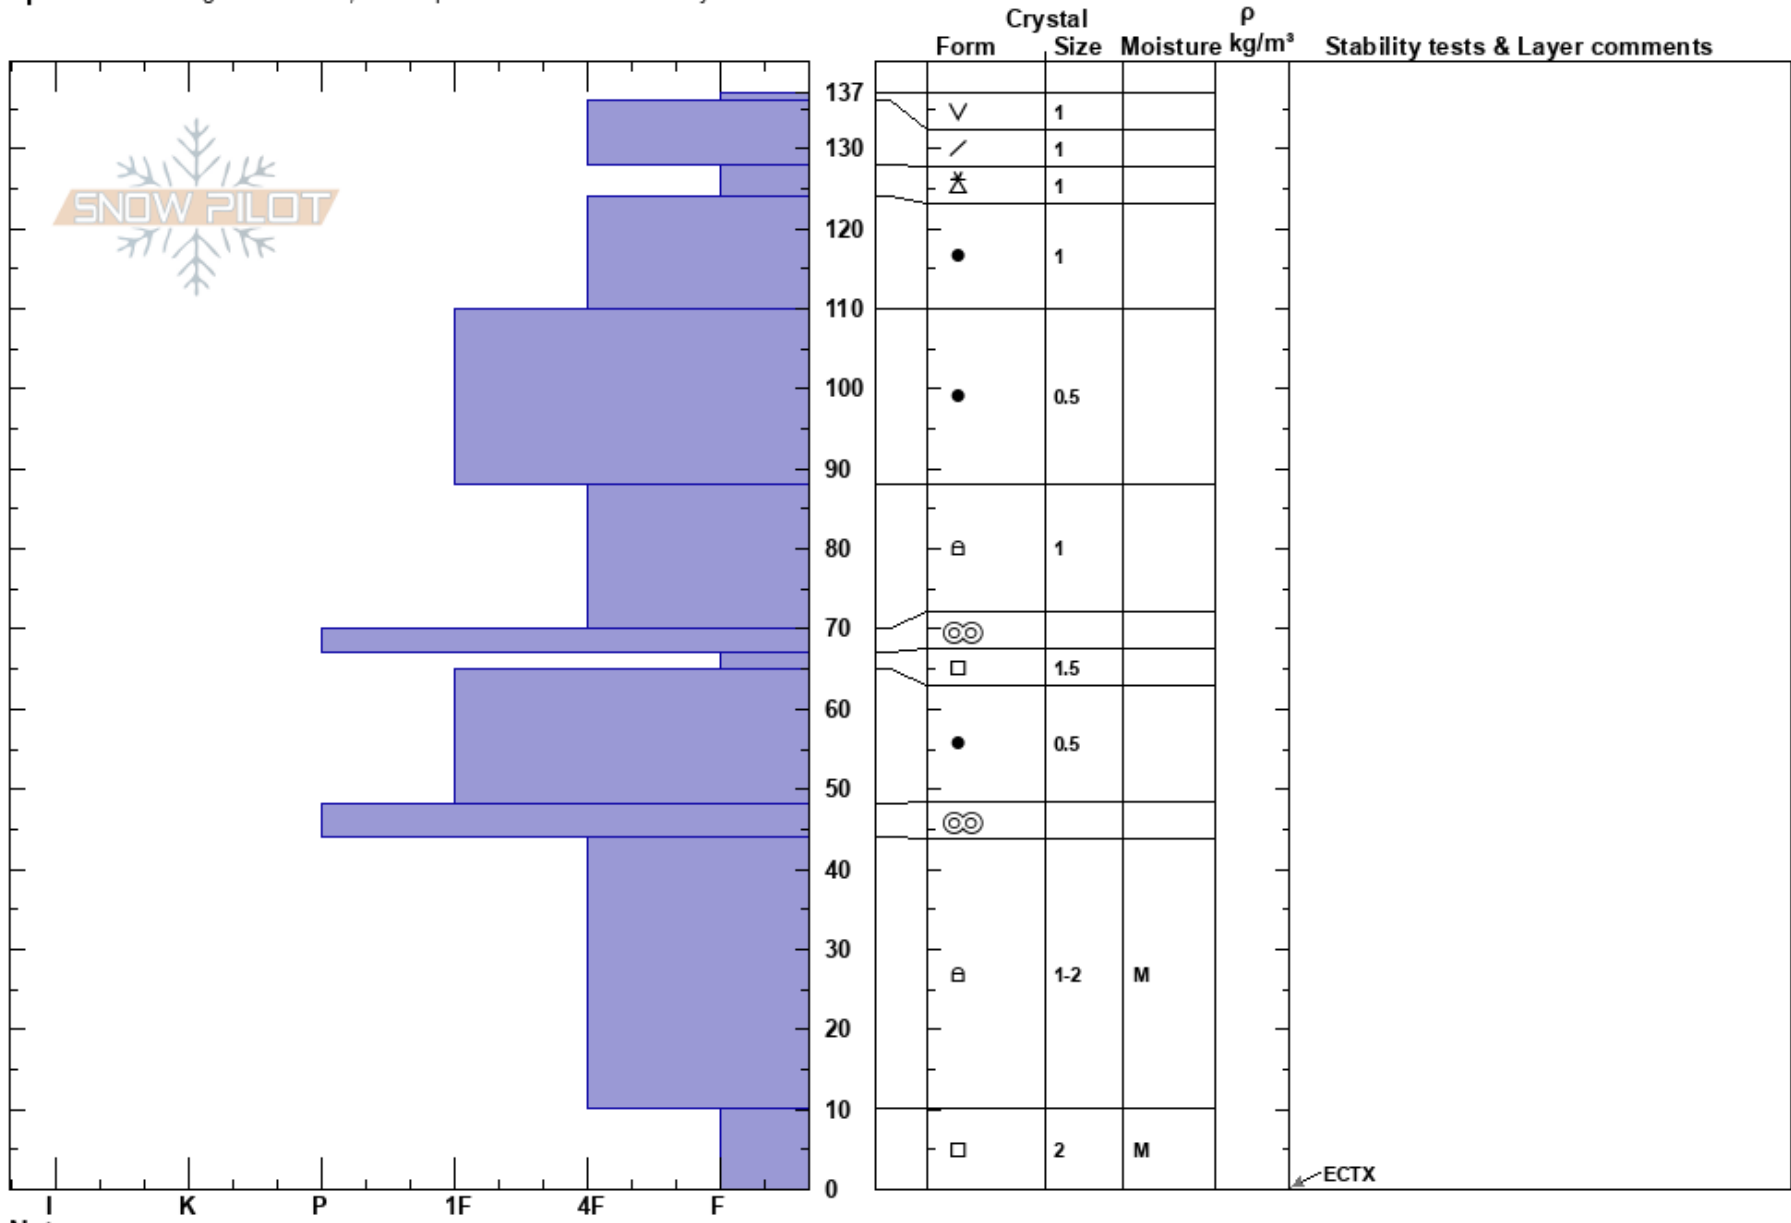

Meleheess
Teton Range
WY
Elevation: 9600 ft
Aspect: 275°

Lindsey Fell
11/13/2017 - 3:30pm
Co-ord:
Slope Angle: 40°
Wind Loading: no

Stability:
Air Temperature: 0°C
Sky Cover: CLR
Precipitation: NO
Wind: SW Light Breeze

HS:137 Layer Notes:

Specifics: Pit dug in a Ski Area; Pit is representative of backcountry

Notes: