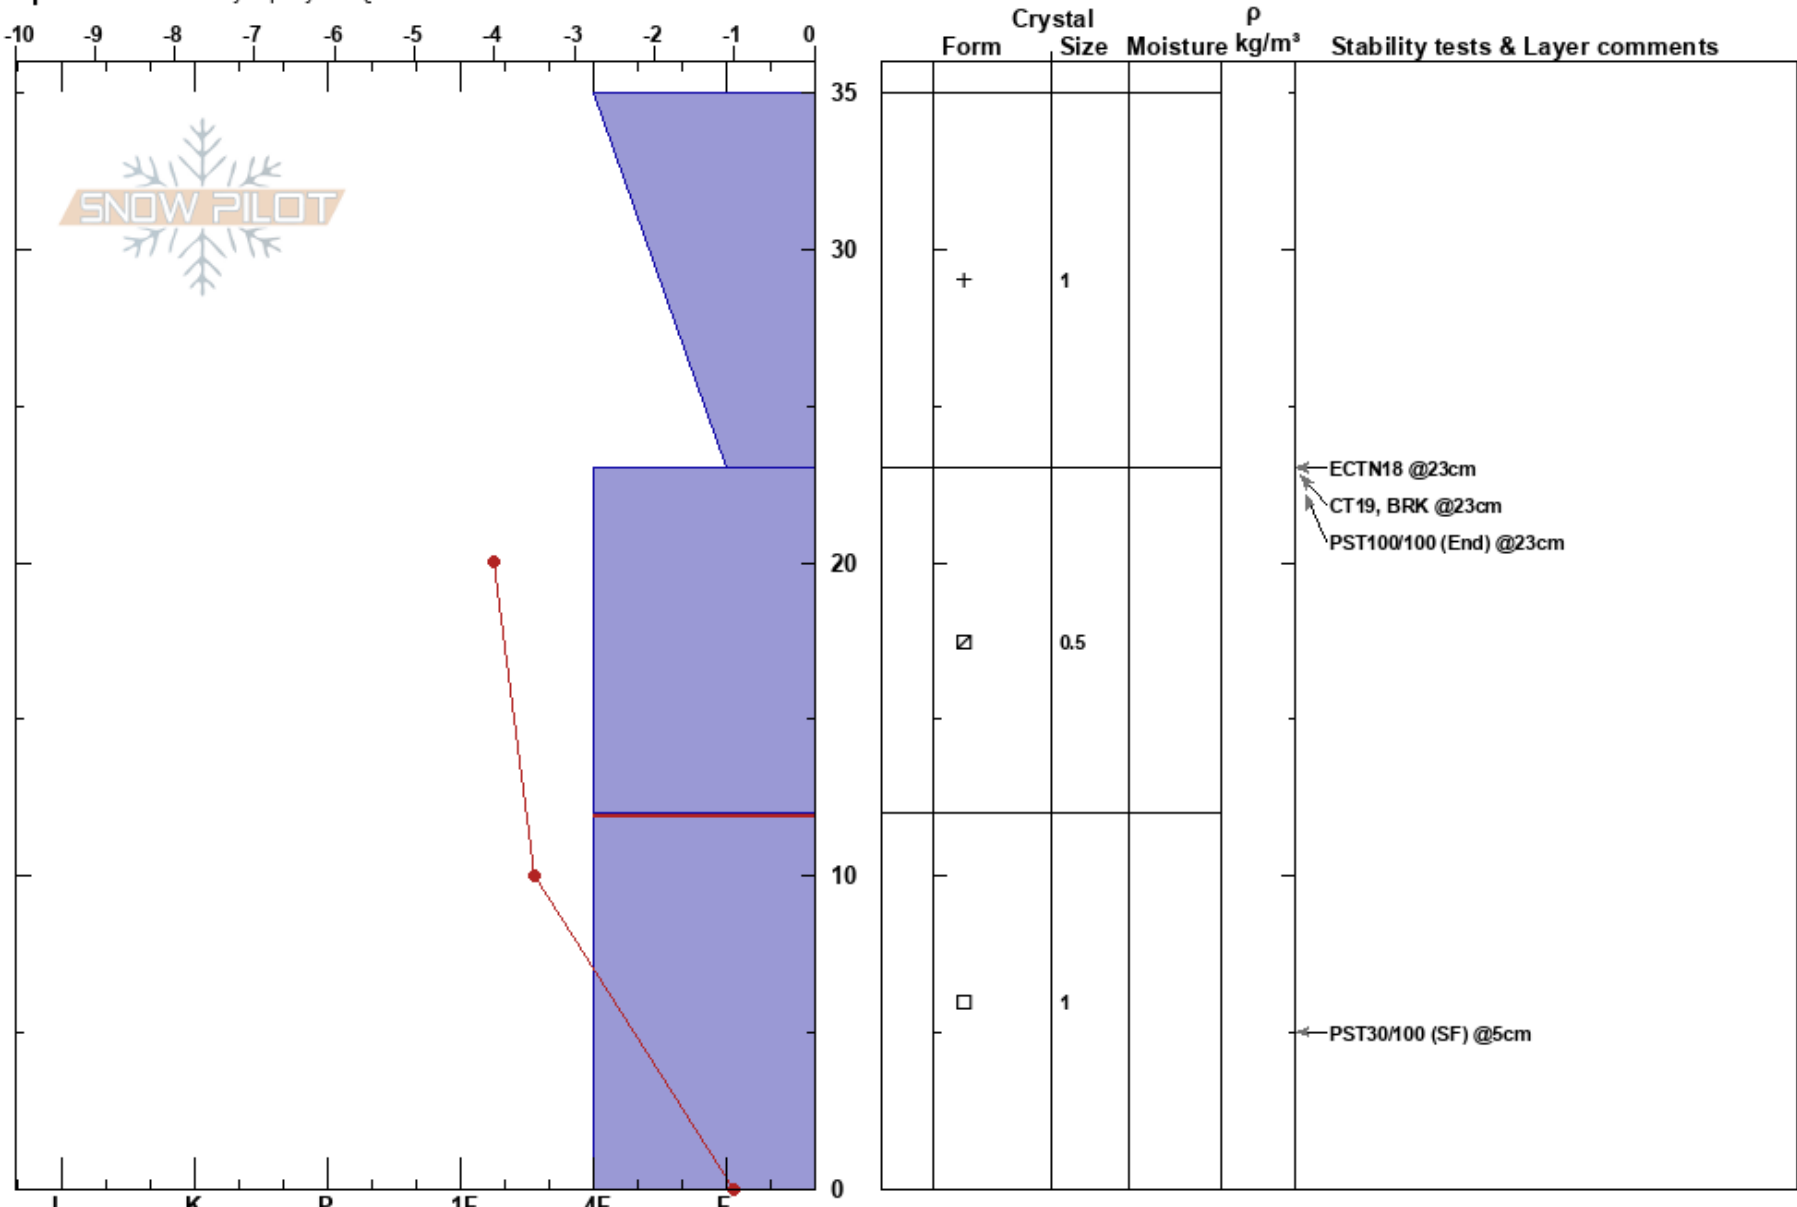

E Ridge Relay Peak  
 Carson Range  
 NV  
 Elevation: 9560 ft  
 Aspect: 28°  
 Specifics: Instability rapidly rising

Brandon Schwartz  
 11/15/2017 - 12:00pm  
 Co-ord: 39.31413N, -119.93674W  
 Slope Angle: 25°  
 Wind Loading: no

Stability: Good  
 Air Temperature: -1°C  
 Sky Cover: OVC  
 Precipitation: S1  
 Wind: SW Strong

HS:35  
 PF:25  
 Layer Notes:  
 12-0cm: Problematic layer

Notes: Pit dug in below treeline terrain. Small trees with numerous openings of 3 to 10m.