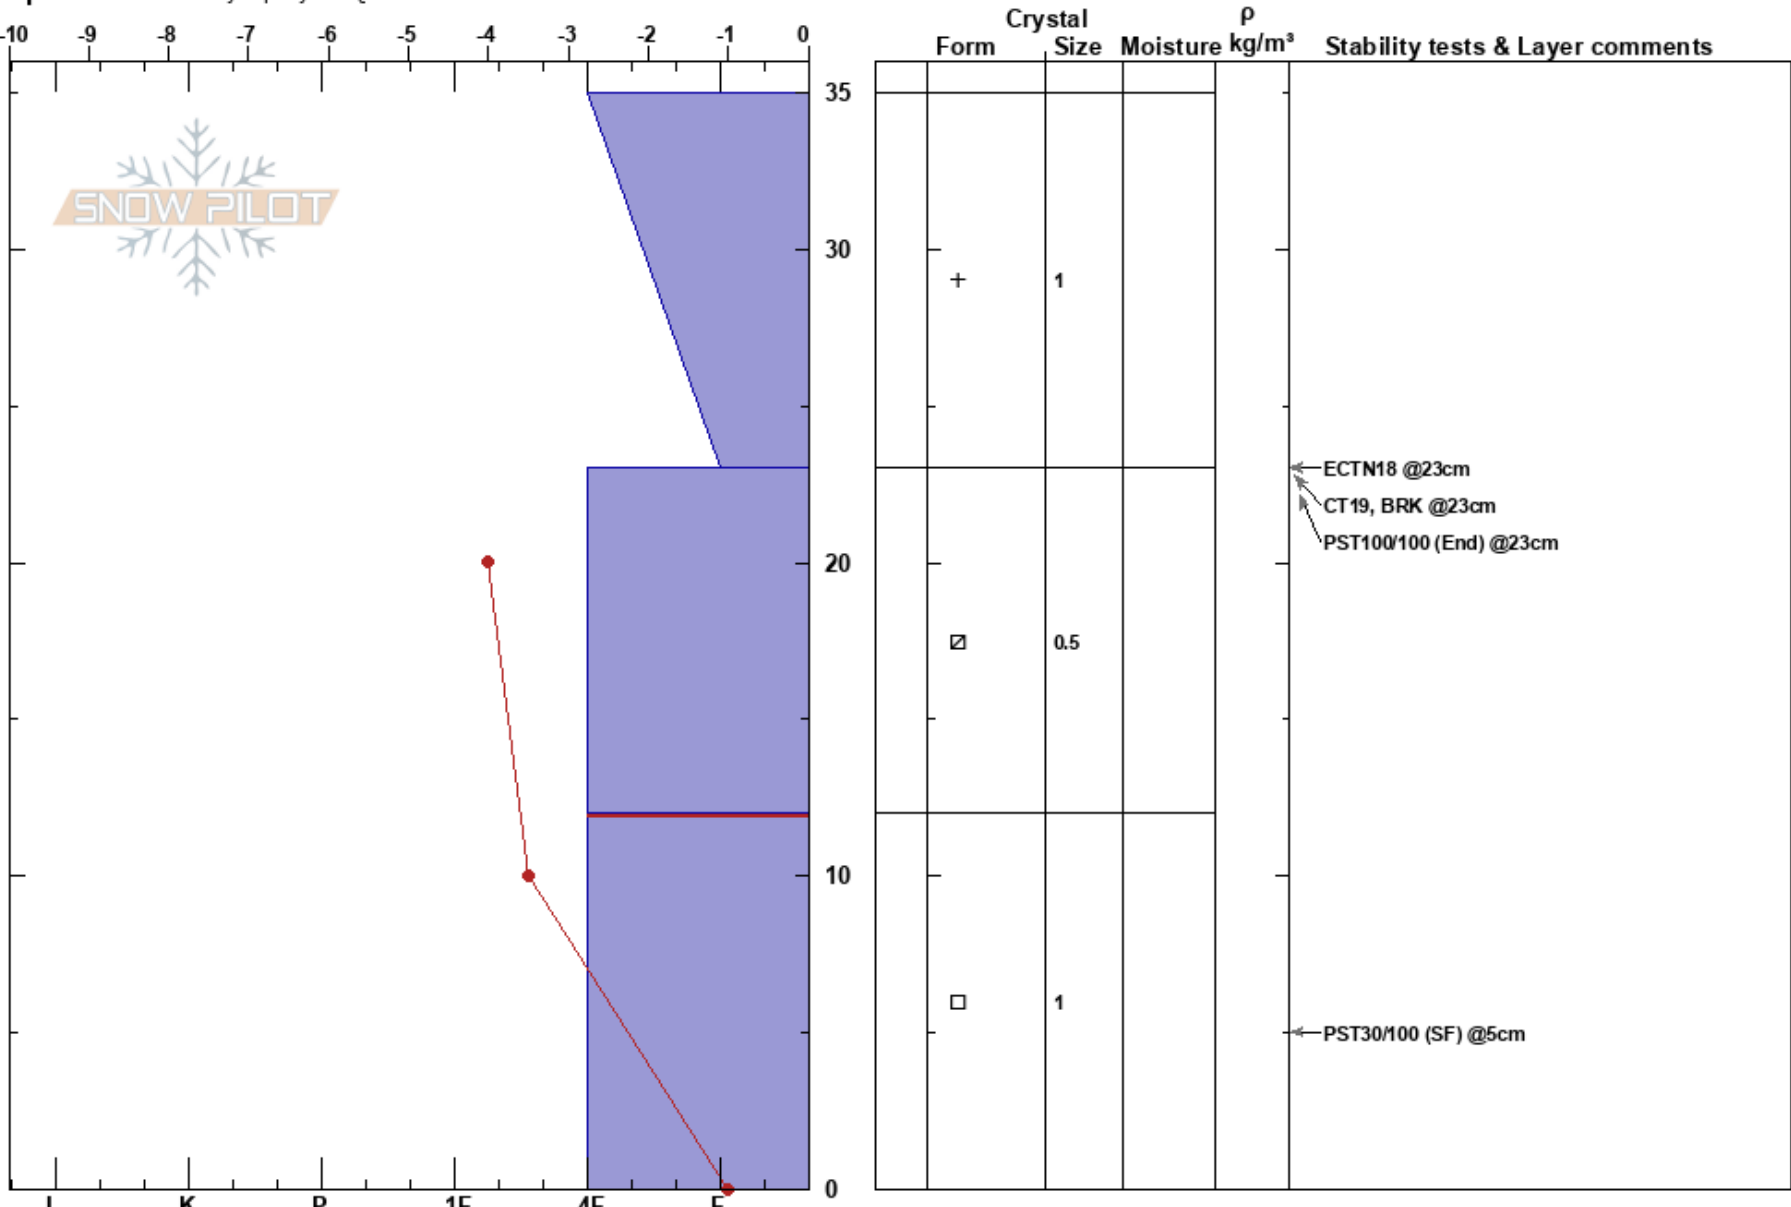

E Ridge Relay Peak
 Carson Range
 NV
 Elevation: 9560 ft
 Aspect: 28°
 Specifics: Instability rapidly rising

Brandon Schwartz
 11/15/2017 - 12:00pm
 Co-ord: 39.31413N, -119.93674W
 Slope Angle: 25°
 Wind Loading: no

Stability: Good
 Air Temperature: -1°C
 Sky Cover: OVC
 Precipitation: S1
 Wind: SW Strong

HS:35
 PF:25
 Layer Notes: 12-0cm: Problematic layer

Notes: Pit dug in below treeline terrain. Small trees with numerous openings of 3 to 10m.