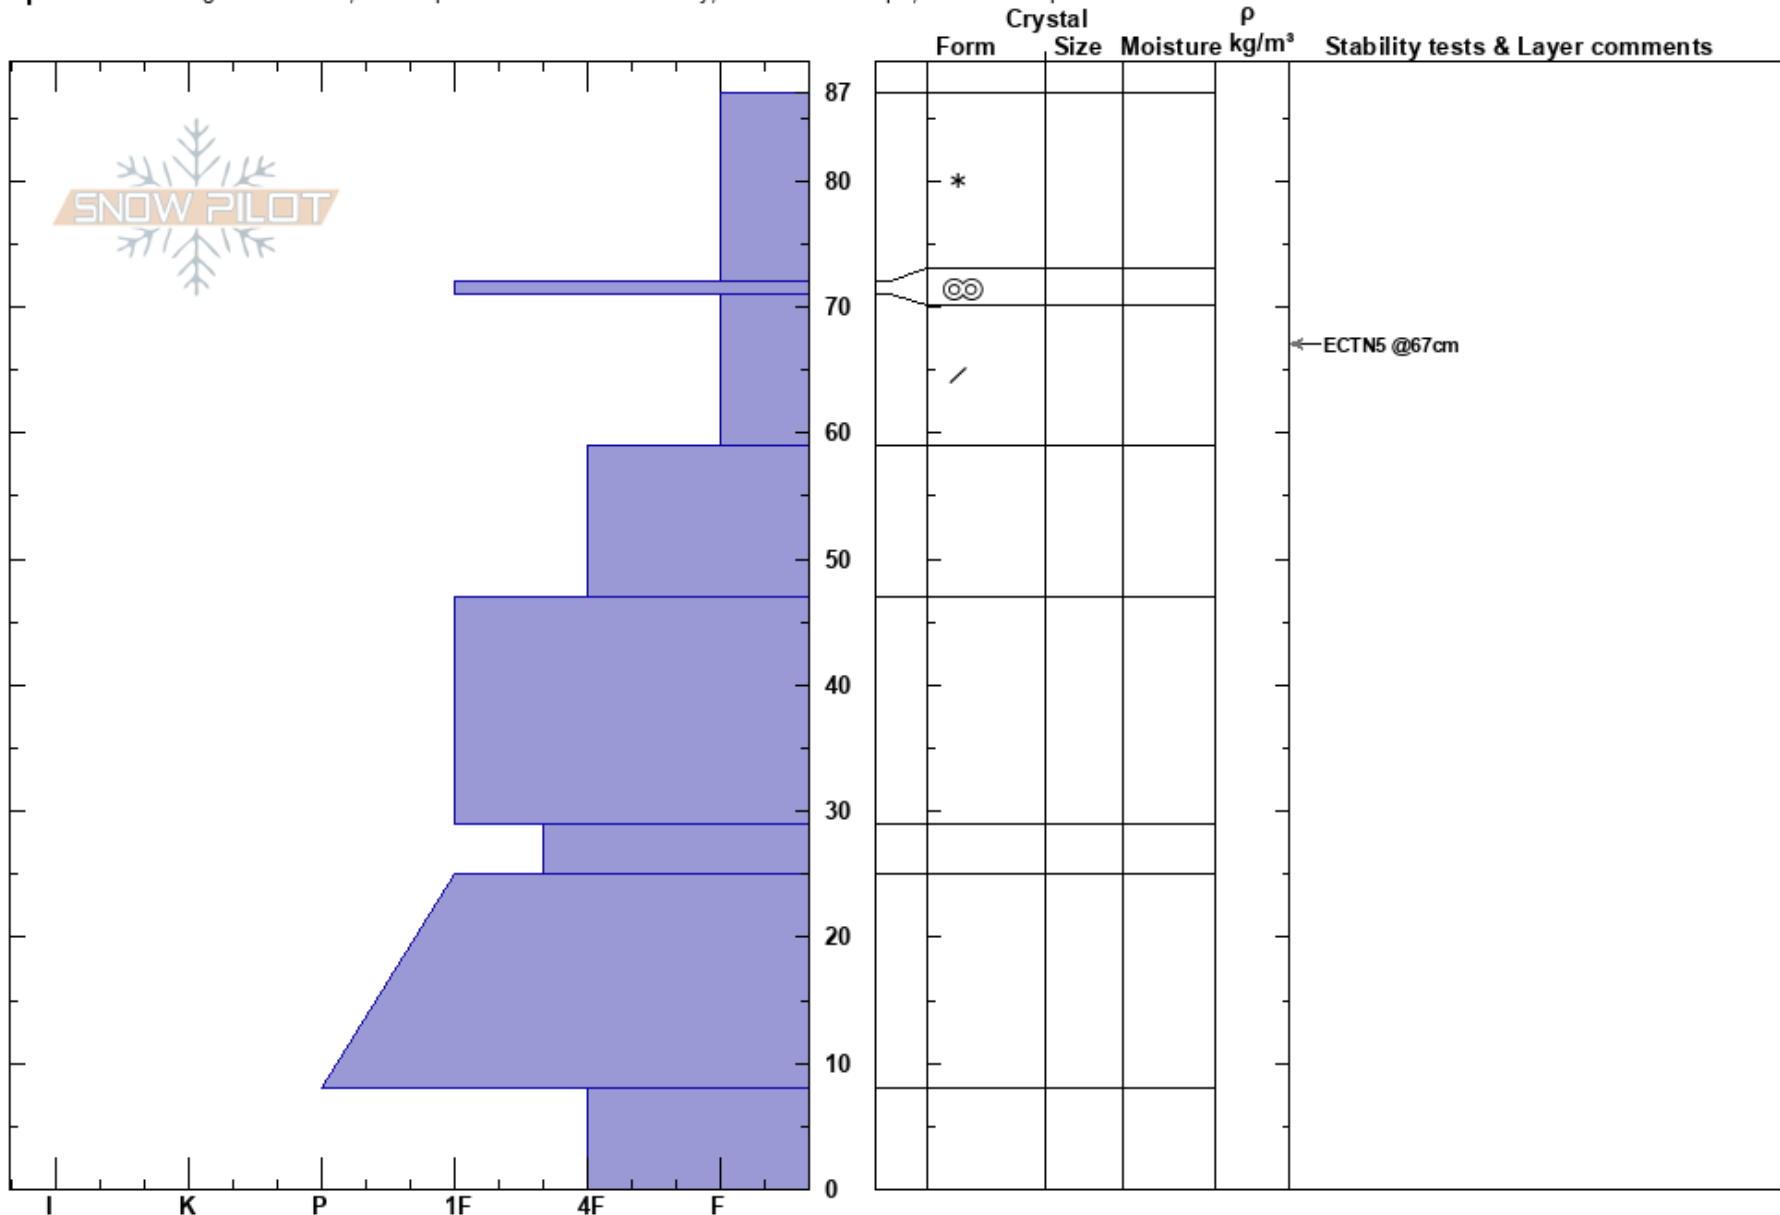

roberts
 Bridger Range
 MT
 Elevation: 8200 ft
 Aspect: 56°

Bridger Bowl
 11/14/2017 - 8:00am
 Co-ord:
 Slope Angle: 30°
 Wind Loading:

Stability:
 Air Temperature:
 Sky Cover: OVC
 Precipitation:
 Wind:

HS:87 Layer Notes:

Specifics: Pit dug in a Ski Area; Pit is representative of backcountry; Ski tracks on slope; We skied slope

Notes: Maleski, Darham