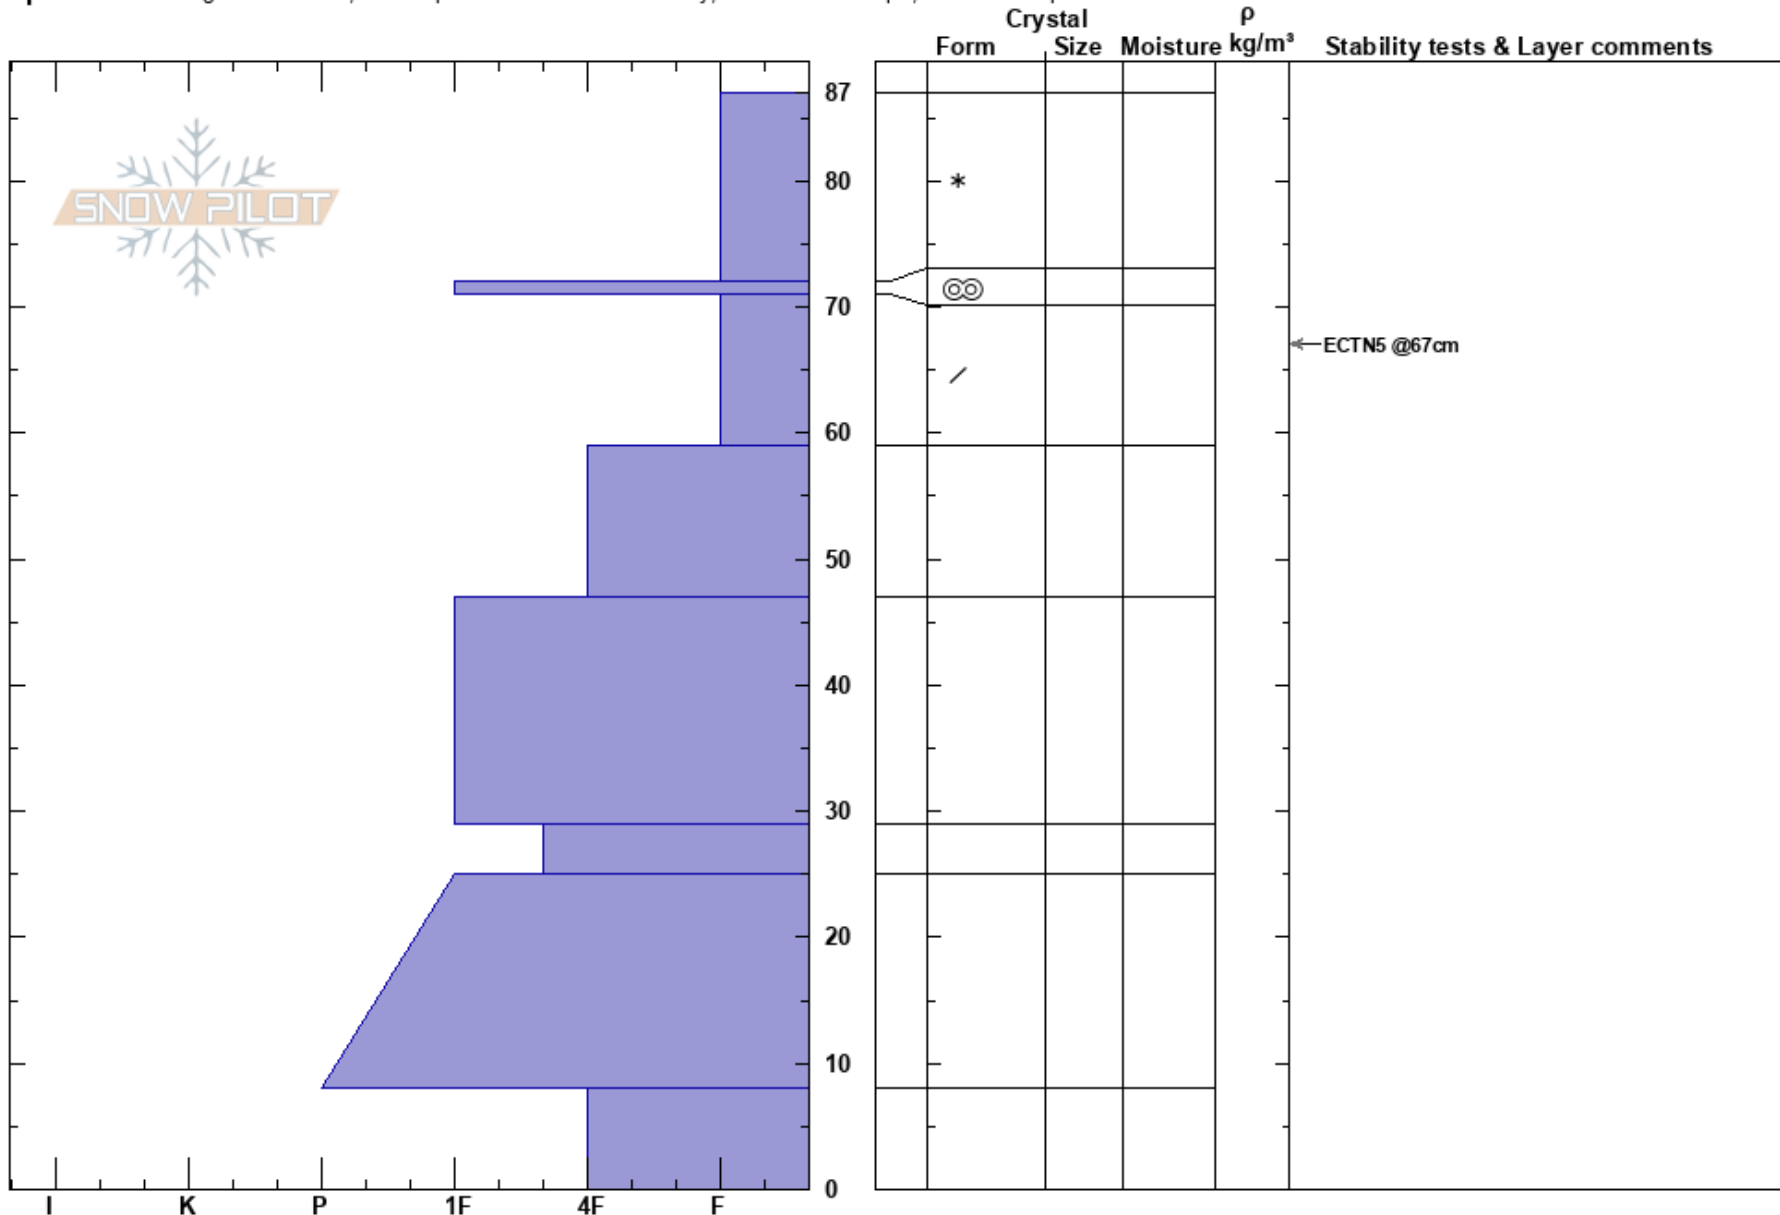

roberts
 Bridger Range
 MT
 Elevation: 8200 ft
 Aspect: 56°

Bridger Bowl
 11/14/2017 - 8:00am
 Co-ord:
 Slope Angle: 30°
 Wind Loading:

Stability:
 Air Temperature:
 Sky Cover: OVC
 Precipitation:
 Wind:

HS:87

Layer Notes:

Specifics: Pit dug in a Ski Area; Pit is representative of backcountry; Ski tracks on slope; We skied slope

Notes: Maleski, Darham