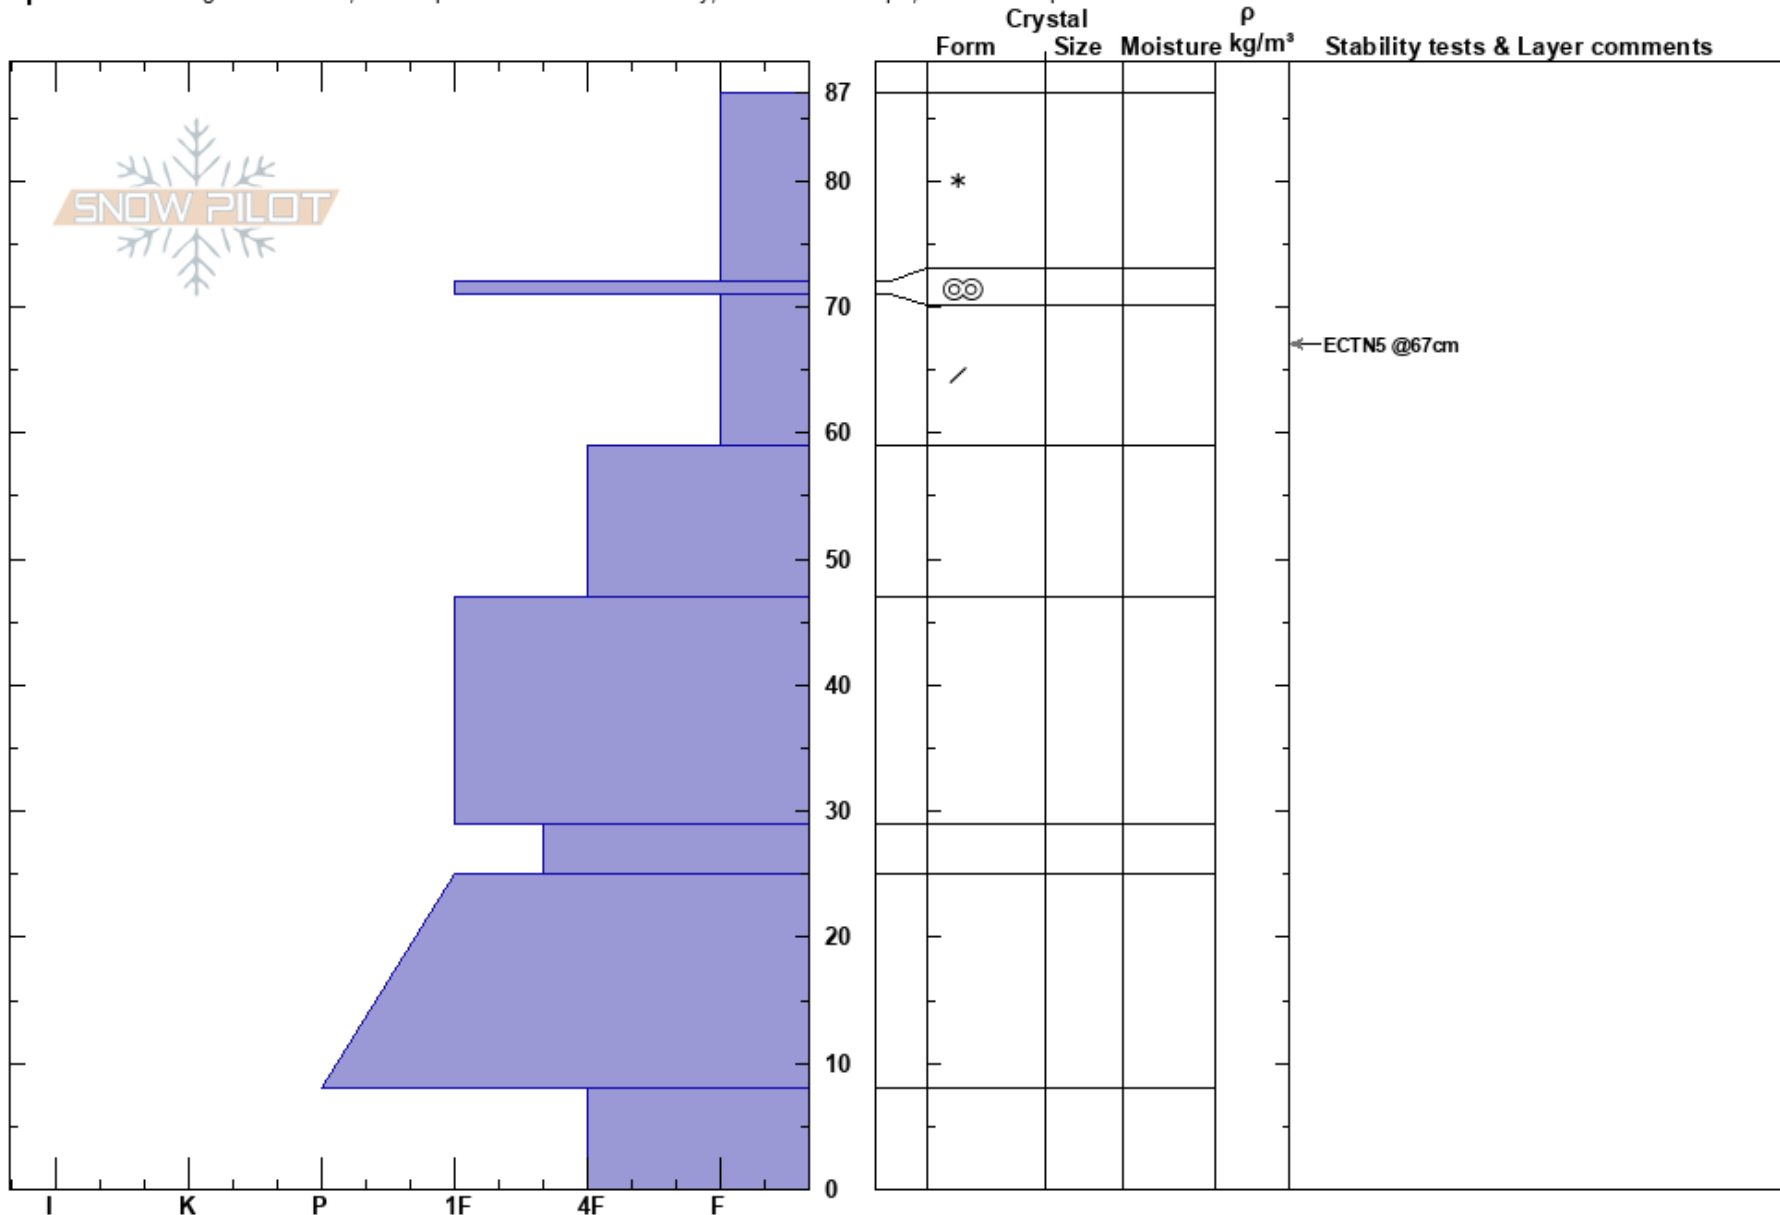

roberts  
 Bridger Range  
 MT  
 Elevation: 8200 ft  
 Aspect: 56°

Bridger Bowl  
 11/14/2017 - 8:00am  
 Co-ord:  
 Slope Angle: 30°  
 Wind Loading:

Stability:  
 Air Temperature:  
 Sky Cover: OVC  
 Precipitation:  
 Wind:

HS:87 Layer Notes:

Specifics: Pit dug in a Ski Area; Pit is representative of backcountry; Ski tracks on slope; We skied slope

Notes: Maleski, Darham