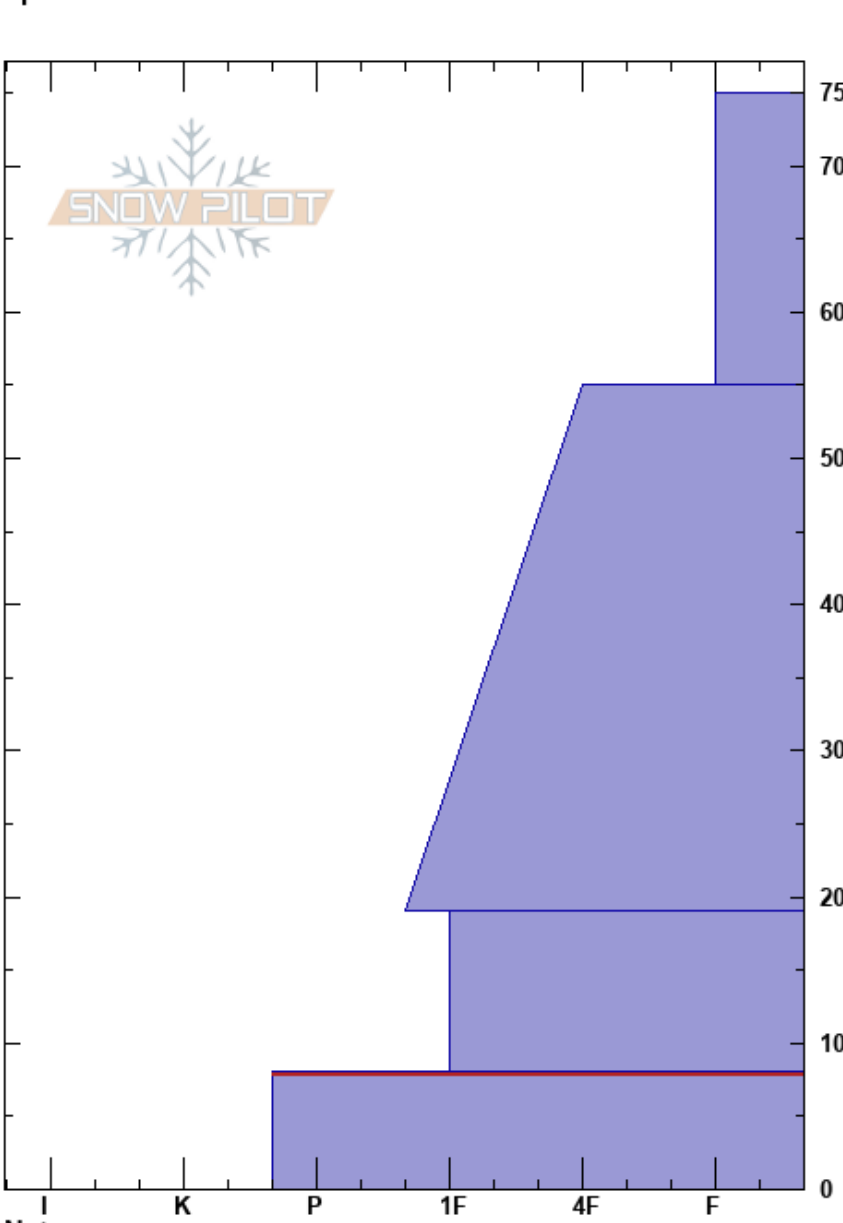

top middled meadow
 Madison Range-N
 MT
 Elevation:
 Aspect: 90°
 Specifics:

Jack Saunders
 11/14/2017 - 2:30pm
 Co-ord: 45.32105N, -111.38017W
 Slope Angle: 21°
 Wind Loading: previous

Stability:
 Air Temperature:
 Sky Cover: OVC
 Precipitation: NO
 Wind: W Light Breeze

HS:75
 PF:25 8-0cm:Problematic layer

Crystal Form	Crystal Size	Moisture	ρ kg/m ³	Stability tests & Layer comments
+	1			
(•)	0.5			← CT7, BRK @56cm
•	0.5			
□	2			← CT18, SC @8cm ← CT20, SC @8cm

Notes: