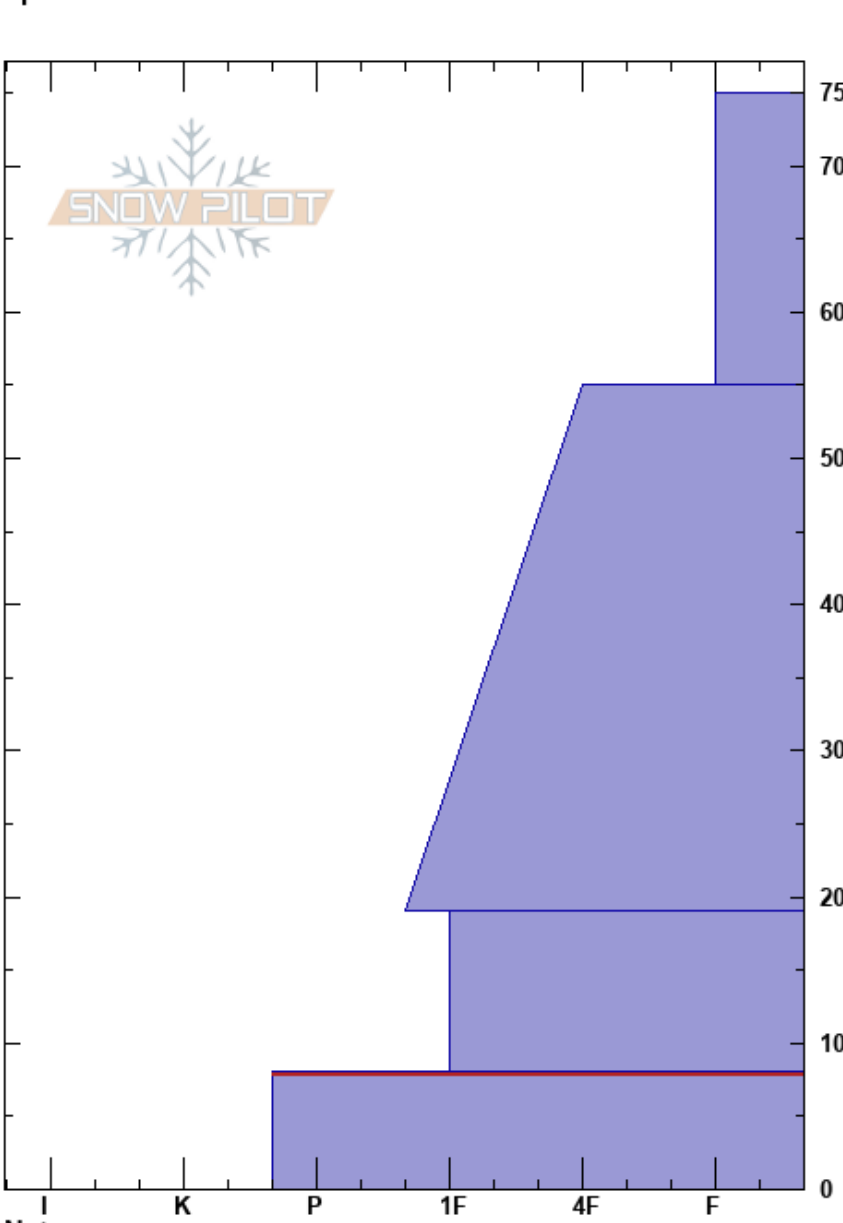

top middled meadow  
 Madison Range-N  
 MT  
 Elevation:  
 Aspect: 90°  
 Specifics:

Jack Saunders  
 11/14/2017 - 2:30pm  
 Co-ord: 45.32105N, -111.38017W  
 Slope Angle: 21°  
 Wind Loading: previous

Stability:  
 Air Temperature:  
 Sky Cover: OVC  
 Precipitation: NO  
 Wind: W Light Breeze

HS:75  
 PF:25 8-0cm:Problematic layer

Crystal Form	Crystal Size	Moisture	$\rho$ kg/m <sup>3</sup>	Stability tests & Layer comments
+	1			
(•)	0.5			← CT7, BRK @56cm
•	0.5			
□	2			← CT18, SC @8cm ← CT20, SC @8cm