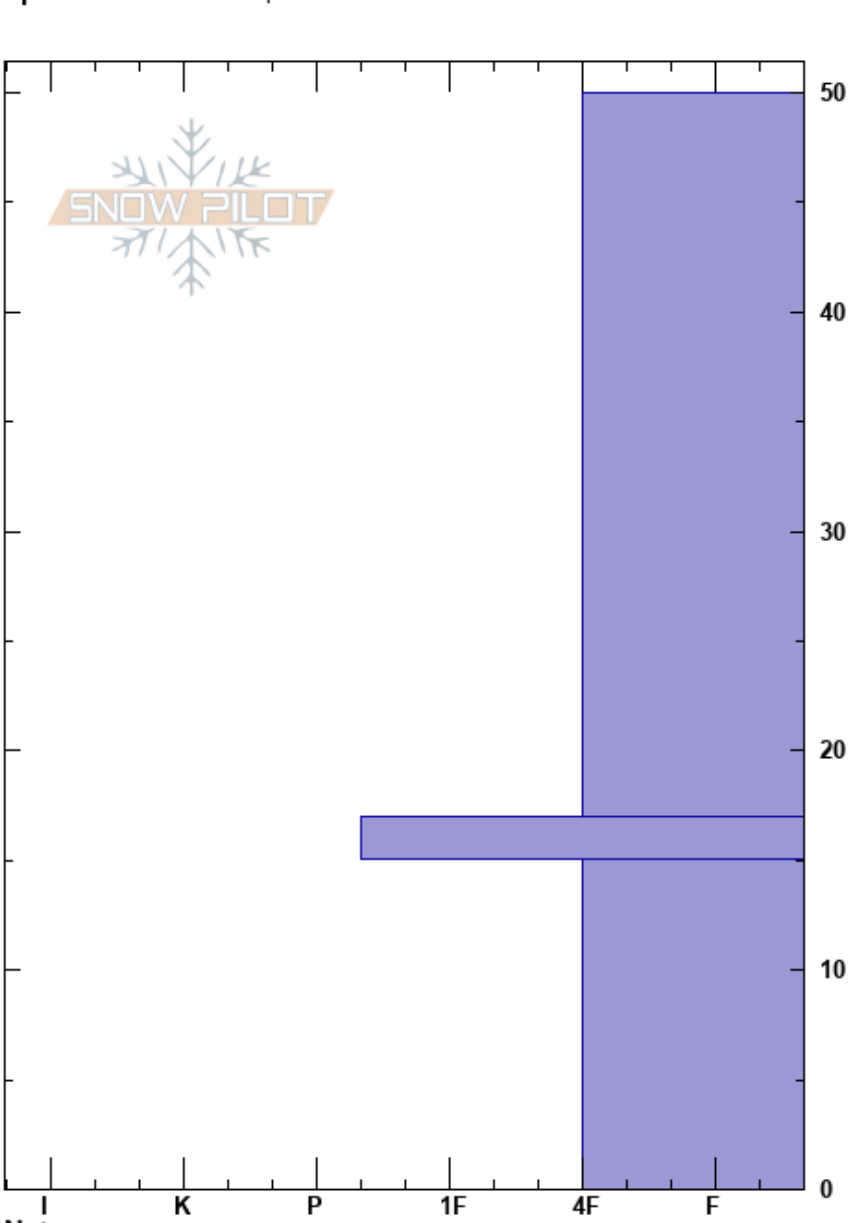

Grandfather Cornice
 Bear River Range
 UT
 Elevation: 9300 ft
 Aspect: N
 Specifics: We skied slope

toby weed
 11/13/2017 - 2:00pm
 Co-ord: 41.89110N, -111.66118W
 Slope Angle: 35°
 Wind Loading:

Stability: **HS:50**
 Air Temperature: 40°F **PS: 10** 50-17cm:Problematic layer
 Sky Cover: SCT
 Precipitation: NO
 Wind: W Light Breeze

Crystal Form	Crystal Size	Moisture	ρ kg/m ³	Stability tests & Layer comments
□ (✓)				
⊙⊙(□)	1	D		
^	3	D		

Notes: