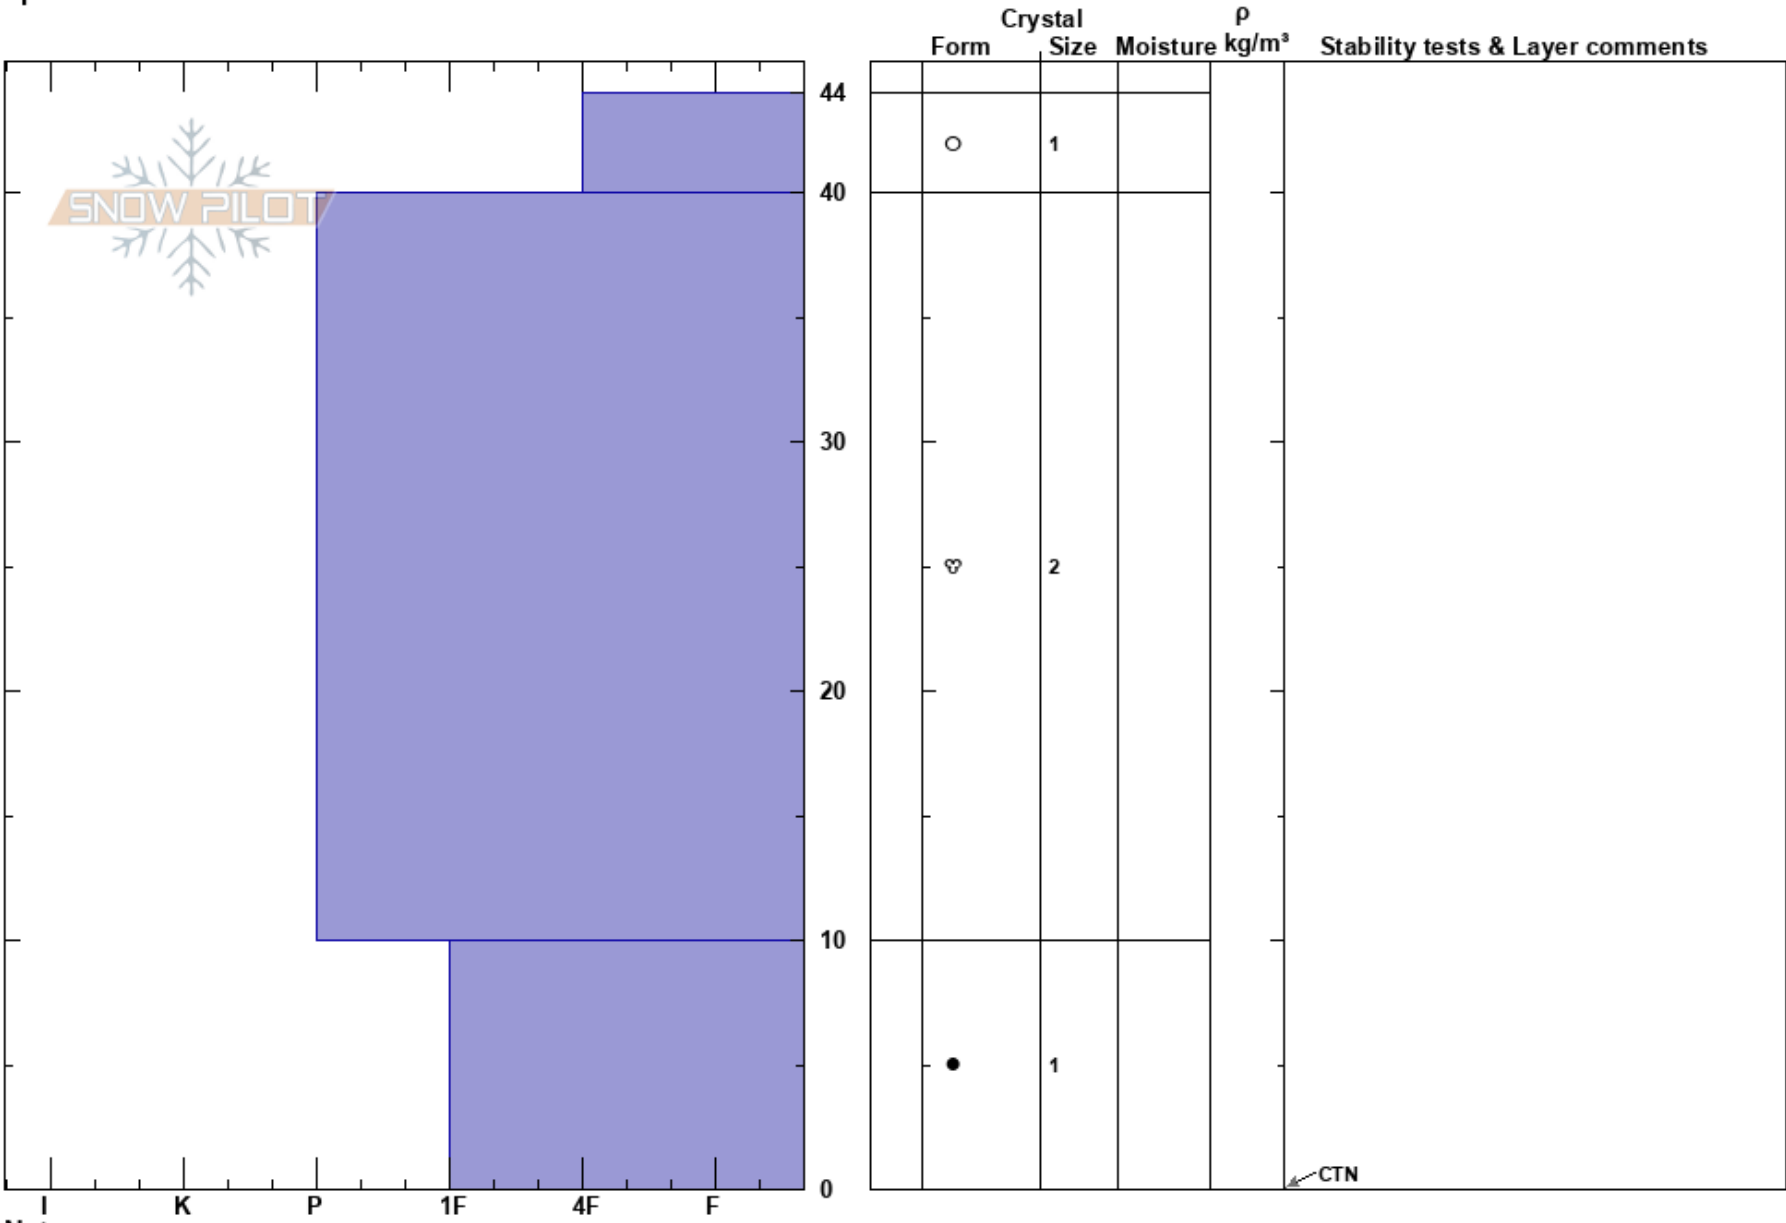

Silver Peak
 Central Sierra
 CA
 Elevation: 8000 ft
 Aspect: 2°
 Specifics:

Brandon Schwartz
 11/13/2017 - 1:15pm
 Co-ord: 39.22329N, -120.24369W
 Slope Angle: 27°
 Wind Loading: previous

Stability: Very Good HS:44
 Air Temperature: 0°C PF:2
 Sky Cover: OVC
 Precipitation: RS
 Wind: SW Moderate
 Layer Notes:

Notes: Pit dug at treeline in between avalanche start zones. Snowpack previously rained on.