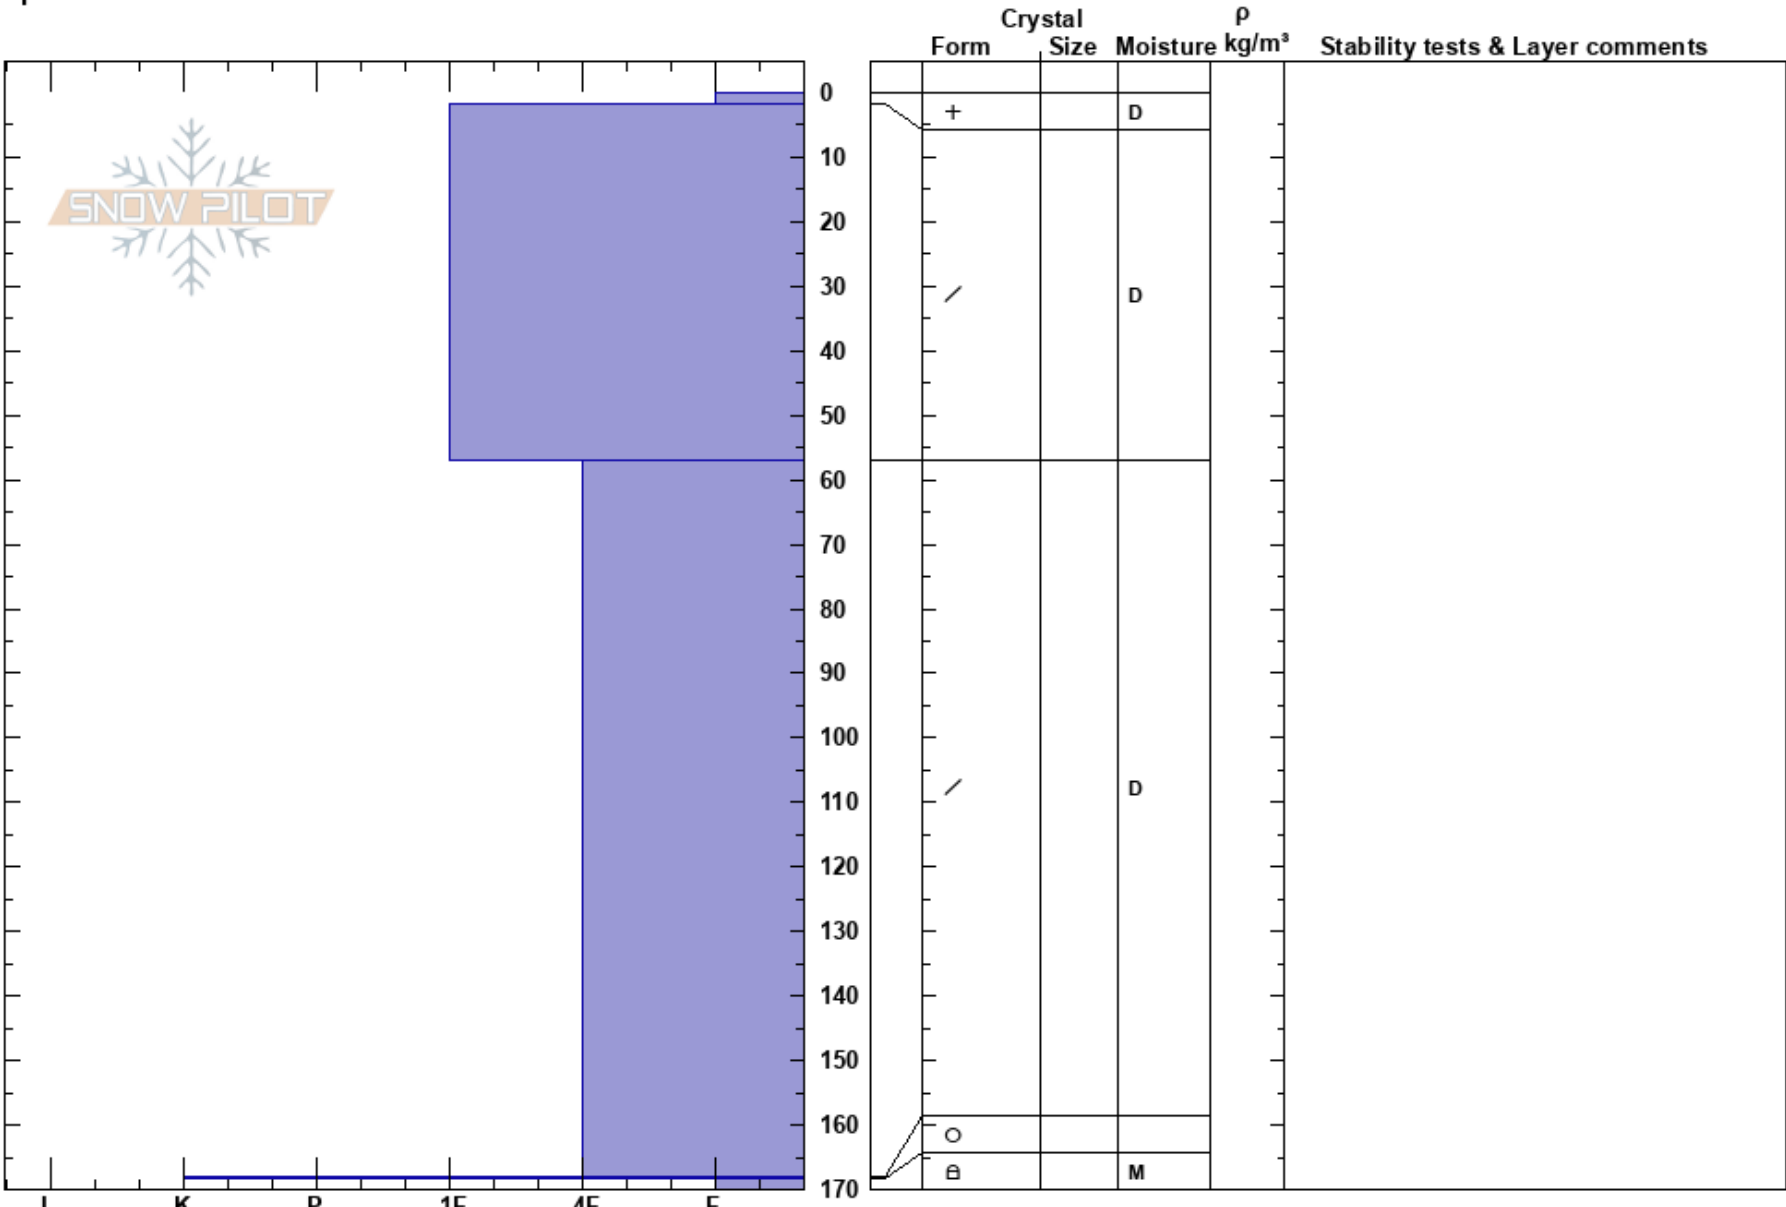

Rauset, over tregrense
Indre Fjordane
Norway
Elevation: 800 m
Aspect: SE
Specifics:

Lars-Ove Eikje
13/11/2017 - 14:00
Co-ord: 32V 344955E 6854066N
Slope Angle: 20°
Wind Loading: previous

Stability:
Air Temperature: -2°C
Sky Cover: BKN
Precipitation: NO
Wind: NW Light Breeze

HS:170

Layer Notes:

Notes: