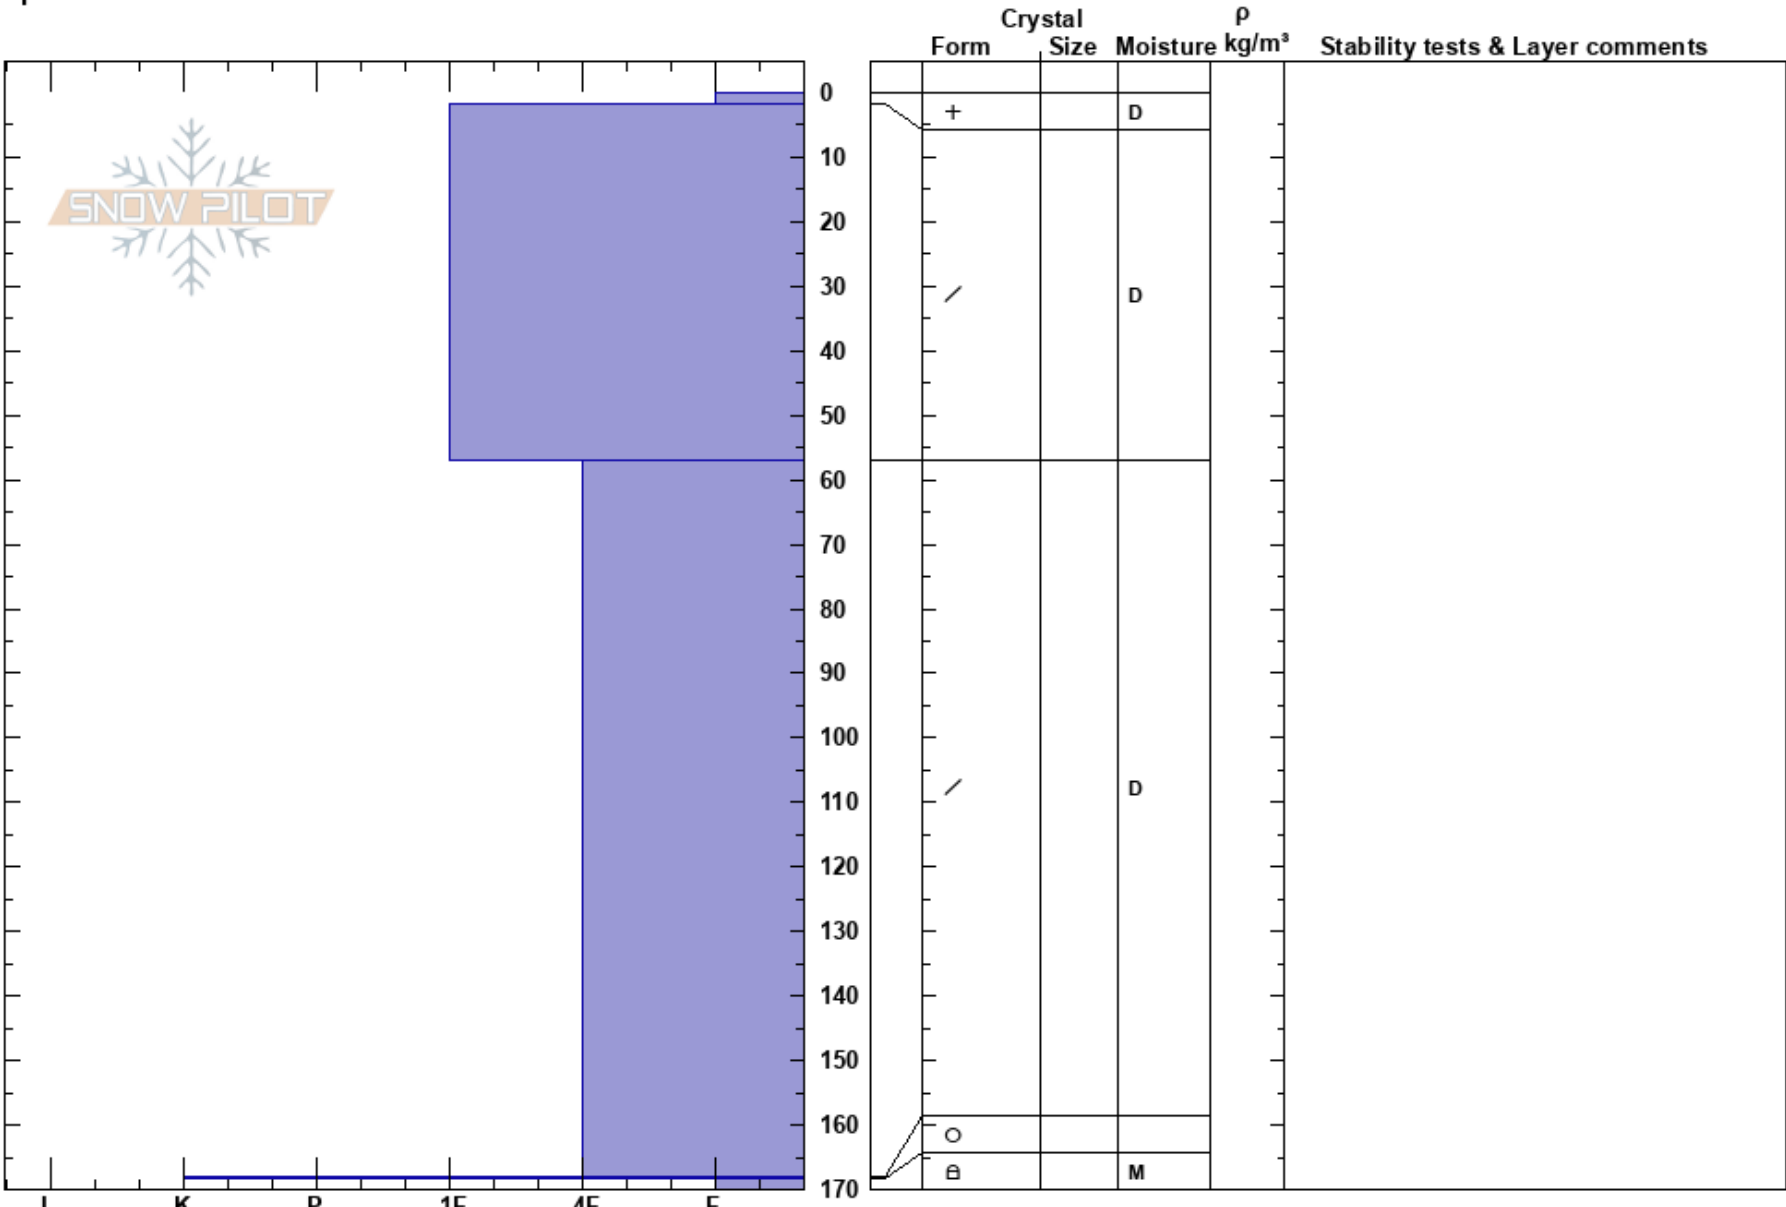

Rauset, over tregrense
 Indre Fjordane
 Norway
Elevation: 800 m
Aspect: SE
Specifics:

Lars-Ove Eikje
 13/11/2017 - 14:00
Co-ord: 32V 344955E 6854066N
Slope Angle: 20°
Wind Loading: previous

Stability:
Air Temperature: -2°C
Sky Cover: BKN
Precipitation: NO
Wind: NW Light Breeze

HS:170

Layer Notes:

Notes: