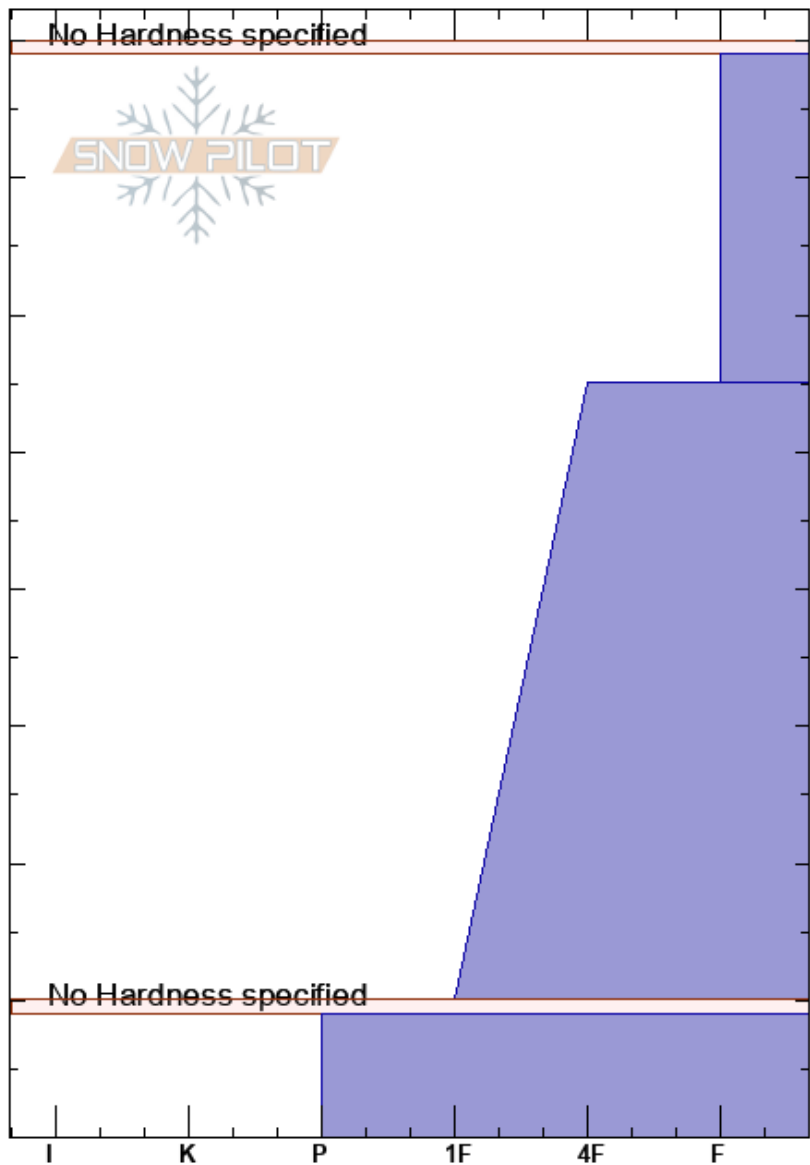

Slushmans
 Bridger Range
 MT
 Elevation: 8400 ft
 Aspect: E
 Specifics:

Spencer Jonas
 11/12/2017 - 2:00pm
 Co-ord: 45.81183N, -110.89033W
 Slope Angle: 29°
 Wind Loading:

Stability:
 Air Temperature:
 Sky Cover: SCT
 Precipitation: NO
 Wind: Calm

HS:80

Layer Notes:

Form	Crystal		ρ kg/m ³	Stability tests & Layer comments
	Size	Moisture		
V	3			
/				
.				
⊖	1			
⊙⊙				

ECTX

Notes: