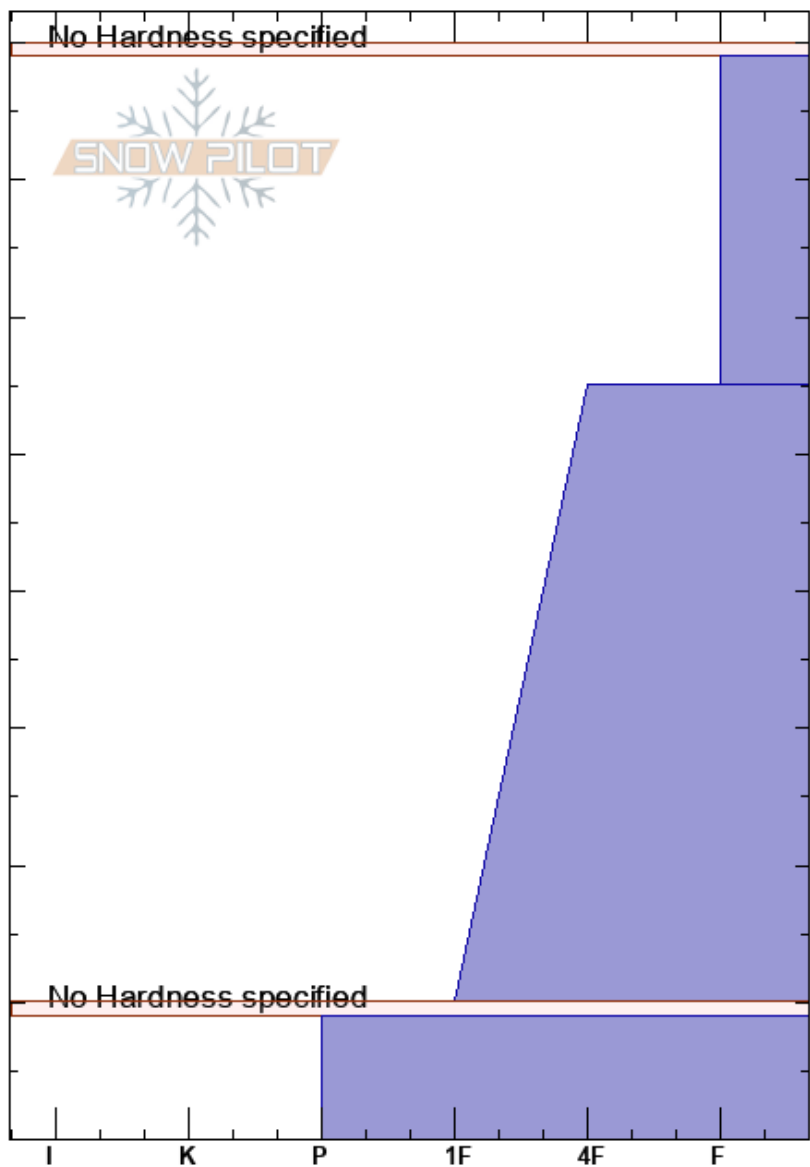

Slushmans
 Bridger Range
 MT
 Elevation: 8400 ft
 Aspect: E
 Specifics:

Spencer Jonas
 11/12/2017 - 2:00pm
 Co-ord: 45.81183N, -110.89033W
 Slope Angle: 29°
 Wind Loading:

Stability:
 Air Temperature:
 Sky Cover: SCT
 Precipitation: NO
 Wind: Calm

HS:80

Layer Notes:

Crystal Form	Crystal Size	Moisture	ρ kg/m ³	Stability tests & Layer comments
V	3			
/				
.				
⊖	1			
⊙⊙				
				ECTX

Notes: