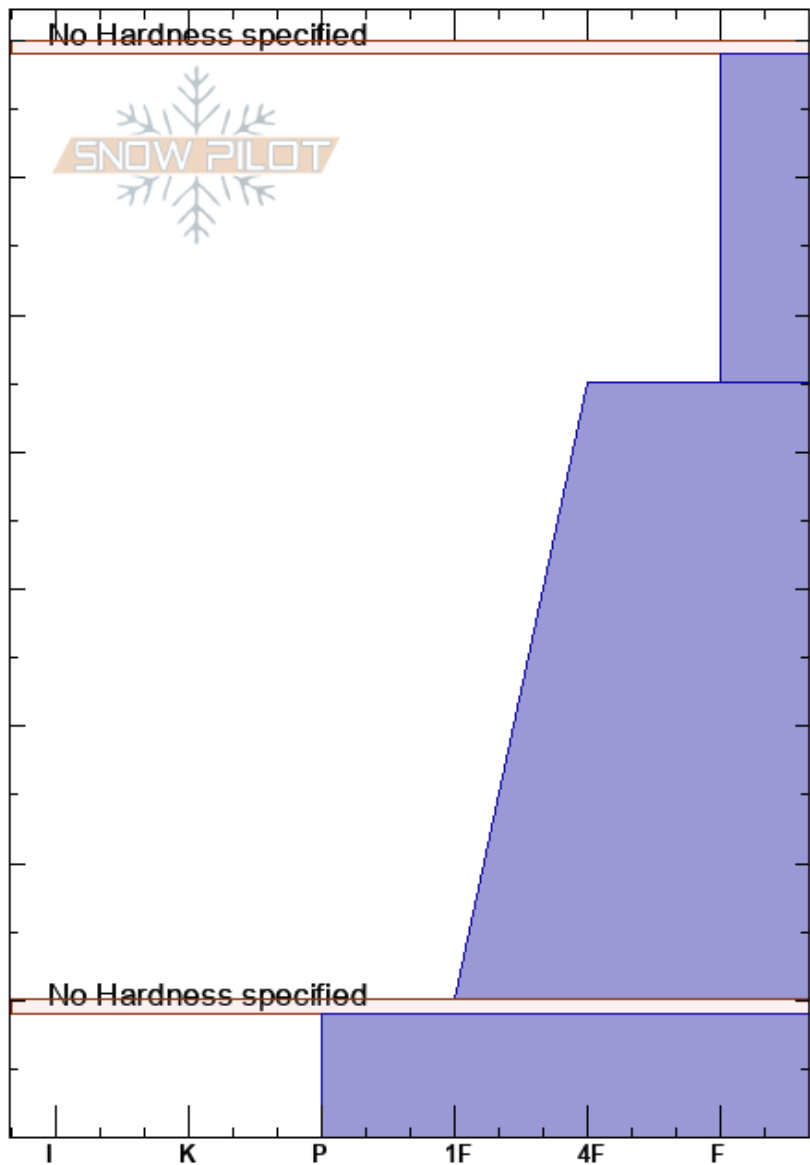

Slushmans
 Bridger Range
 MT
 Elevation: 8400 ft
 Aspect: E
 Specifics:

Spencer Jonas
 11/12/2017 - 2:00pm
 Co-ord: 45.81183N, -110.89033W
 Slope Angle: 29°
 Wind Loading:

Stability:
 Air Temperature:
 Sky Cover: SCT
 Precipitation: NO
 Wind: Calm

HS:80

Layer Notes:

Form	Crystal		Moisture	ρ kg/m ³	Stability tests & Layer comments
	Size				
V	3				
/					
.					
⊖	1				
⊙⊙					

ECTX

Notes: