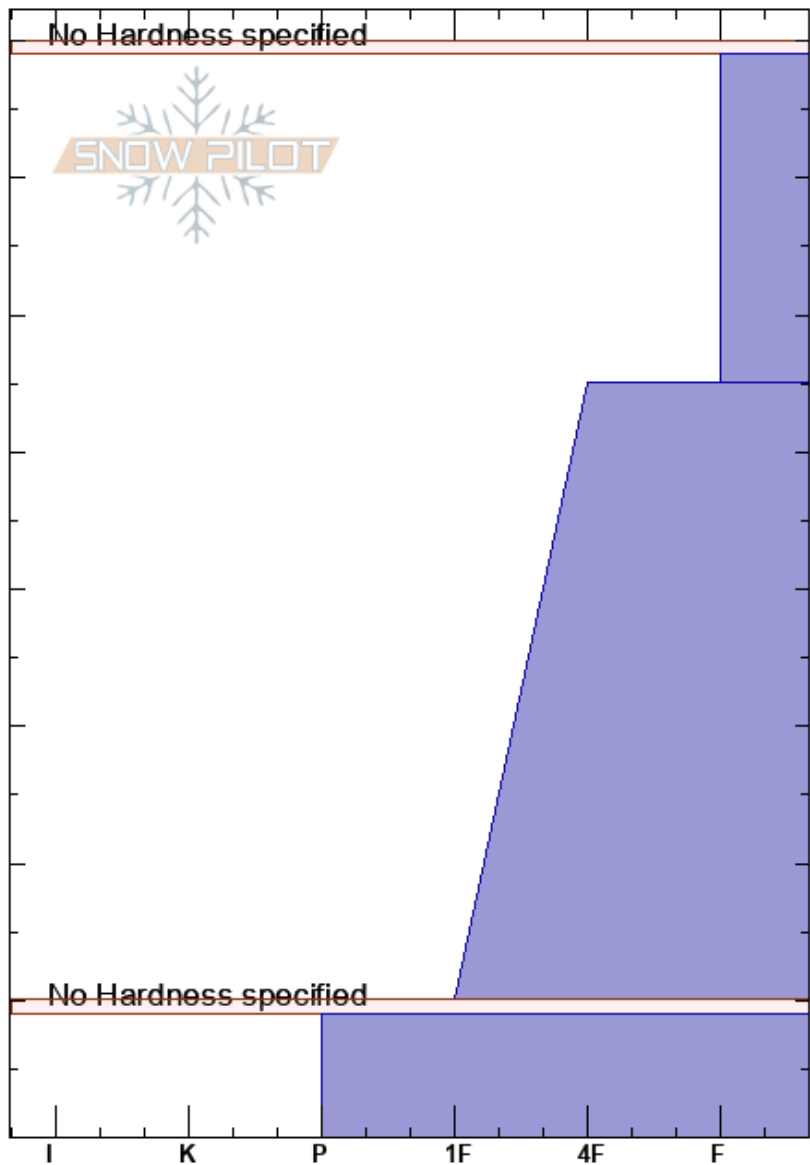

Slushmans
 Bridger Range
 MT
 Elevation: 8400 ft
 Aspect: E
 Specifics:

Spencer Jonas
 11/12/2017 - 2:00pm
 Co-ord: 45.81183N, -110.89033W
 Slope Angle: 29°
 Wind Loading:

Stability:
 Air Temperature:
 Sky Cover: SCT
 Precipitation: NO
 Wind: Calm

HS:80

Layer Notes:

Form	Crystal		Moisture	ρ kg/m ³	Stability tests & Layer comments
	Size				
V	3				
/					
.					
B	1				
⊙⊙					

ECTX

Notes: