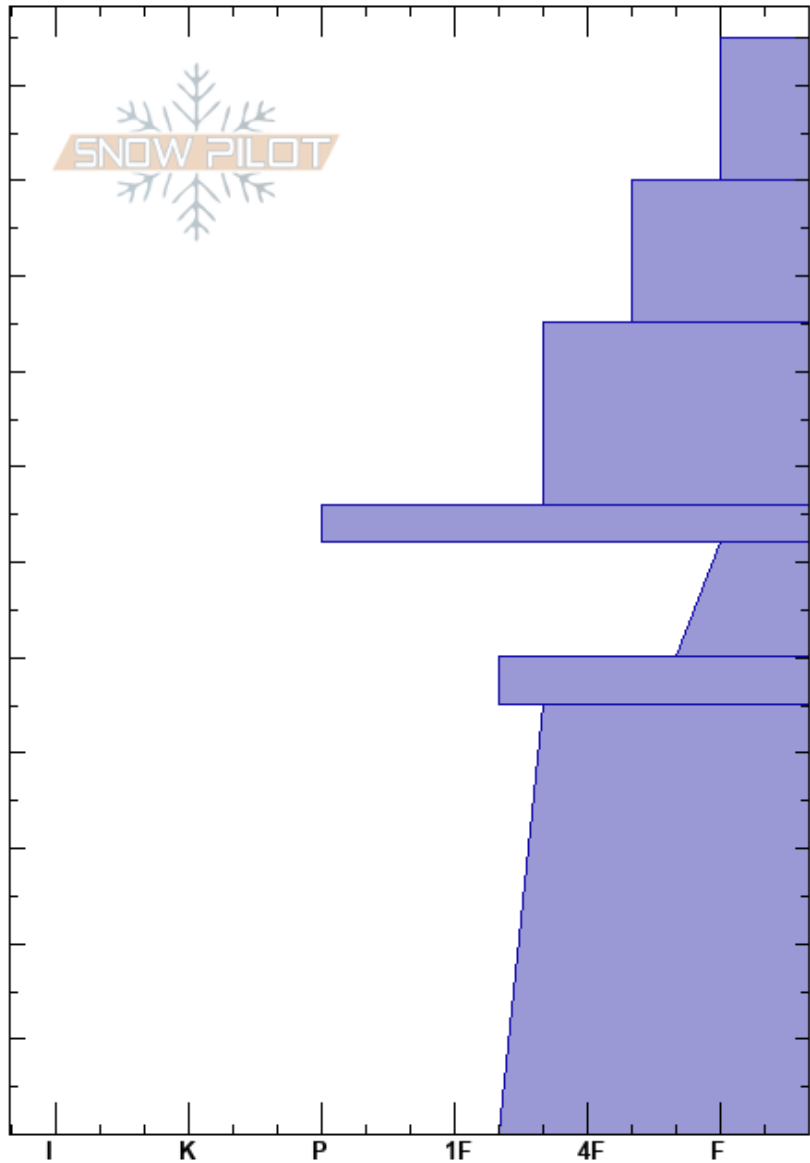

Maverick South  
 Teton Range  
 WY  
 Elevation: 9232 ft  
 Aspect: SE  
 Specifics:

colin wann  
 12/15/2021 - 1:00pm  
 Co-ord: 43.68116N, -110.78941W  
 Slope Angle: 25°  
 Wind Loading: yes

Stability:  
 Air Temperature:  
 Sky Cover: OVC  
 Precipitation: S1  
 Wind: S Moderate

HS:115  
 PF:90 62-50cm:Problematic layer  
 PS: 15

Height (m)	Crystal		$\rho$ kg/m <sup>3</sup>	Stability tests & Layer comments
	Form	Size		
115				
110	/			
100	/			
90				
80				
70				
60	⊙⊙			← CT15, SC @60cm ← ECTP22 @60cm
50	□			
40	⊙⊙			
30				
20	⊕			
10				
0				