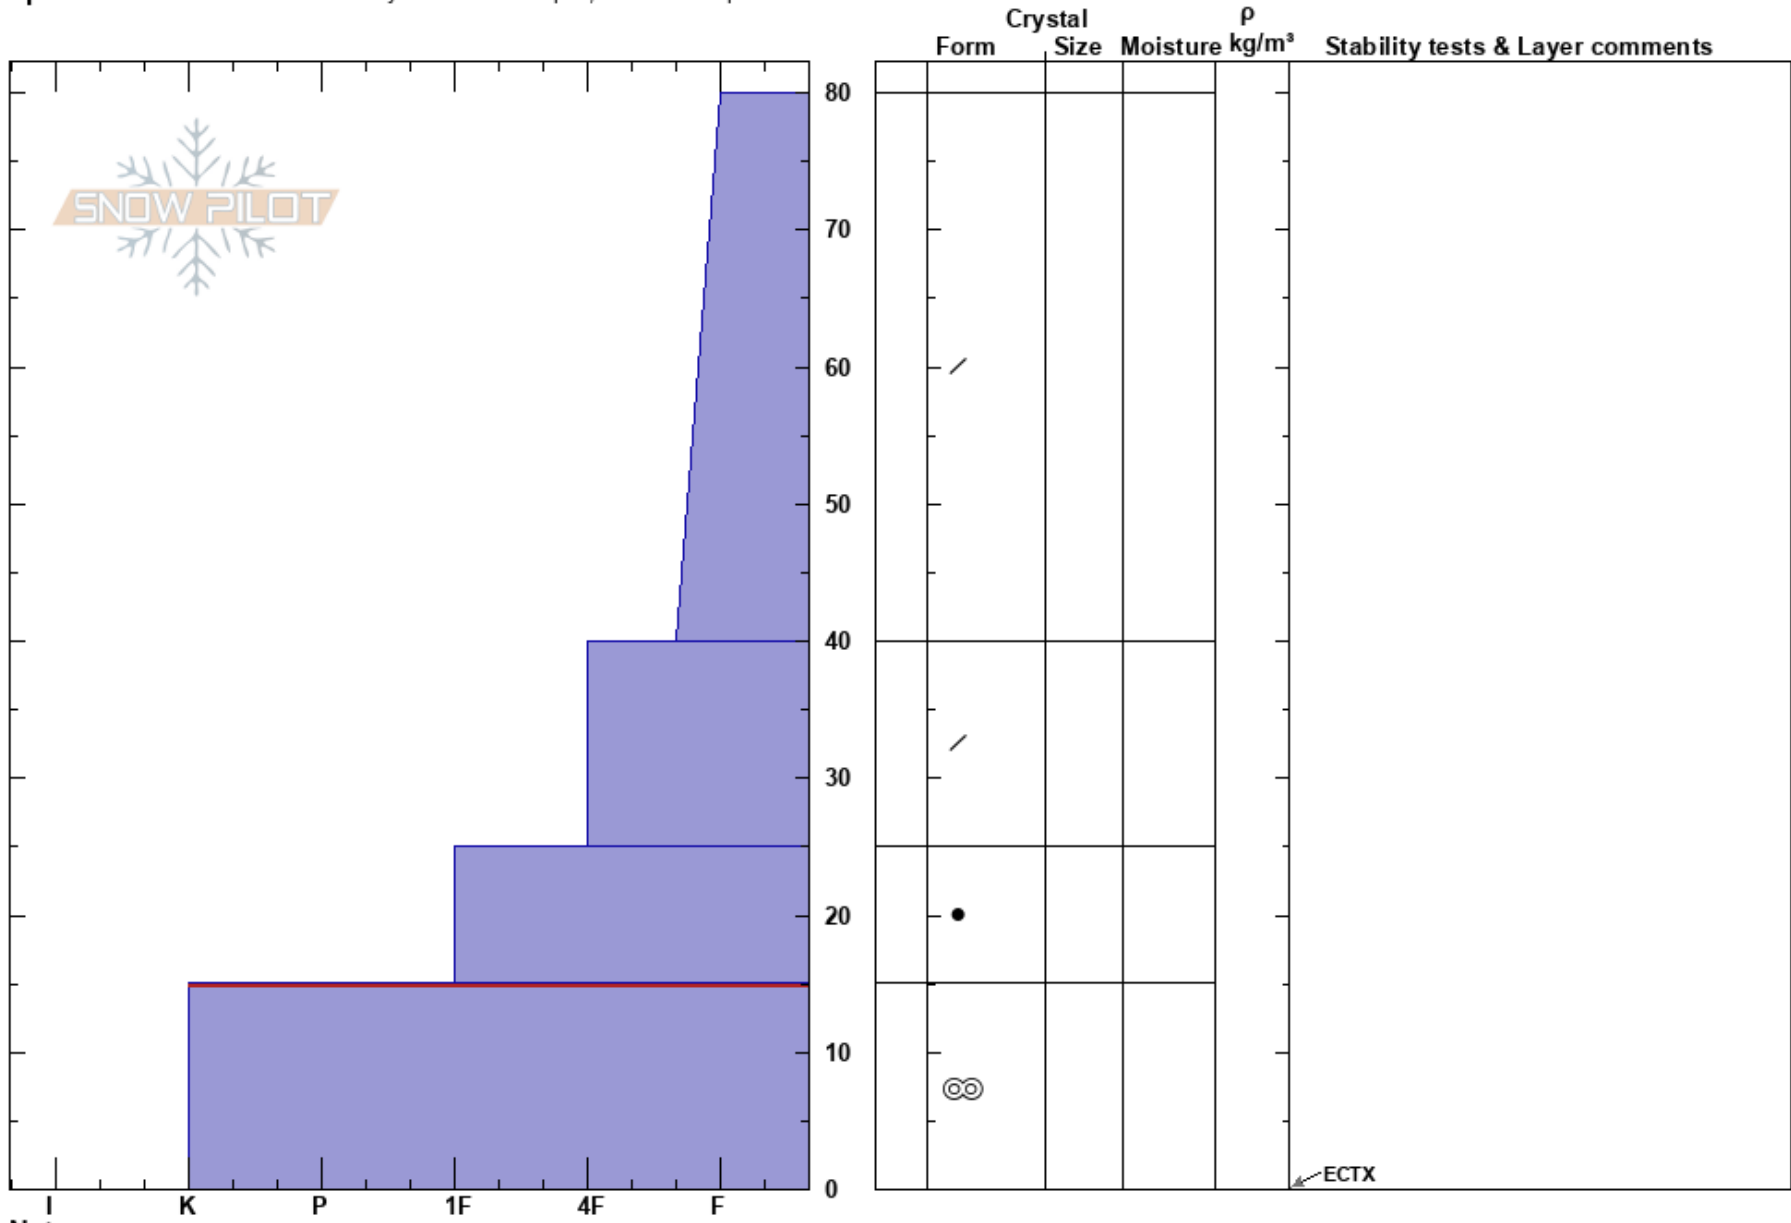

lower east Mt Republic
 Absaroka Range
 MT
Elevation: 8600 ft
Aspect: 80°
Specifics: Recent avalanche activity on different slopes; We skied slope

Beau Fredlund
 11/10/2017 - 10:00am
Co-ord: 44.99962N, -109.94094E
Slope Angle: 28°
Wind Loading:

Stability: HS:80
Air Temperature: 15-0cm: Problematic layer
Sky Cover: OVC
Precipitation: S-1
Wind: SE Light Breeze

Notes: Recent avalanche activity noted nearby: on a NW aspect (on the opposite side of the ridge, 1/2 hour hiking distance away).