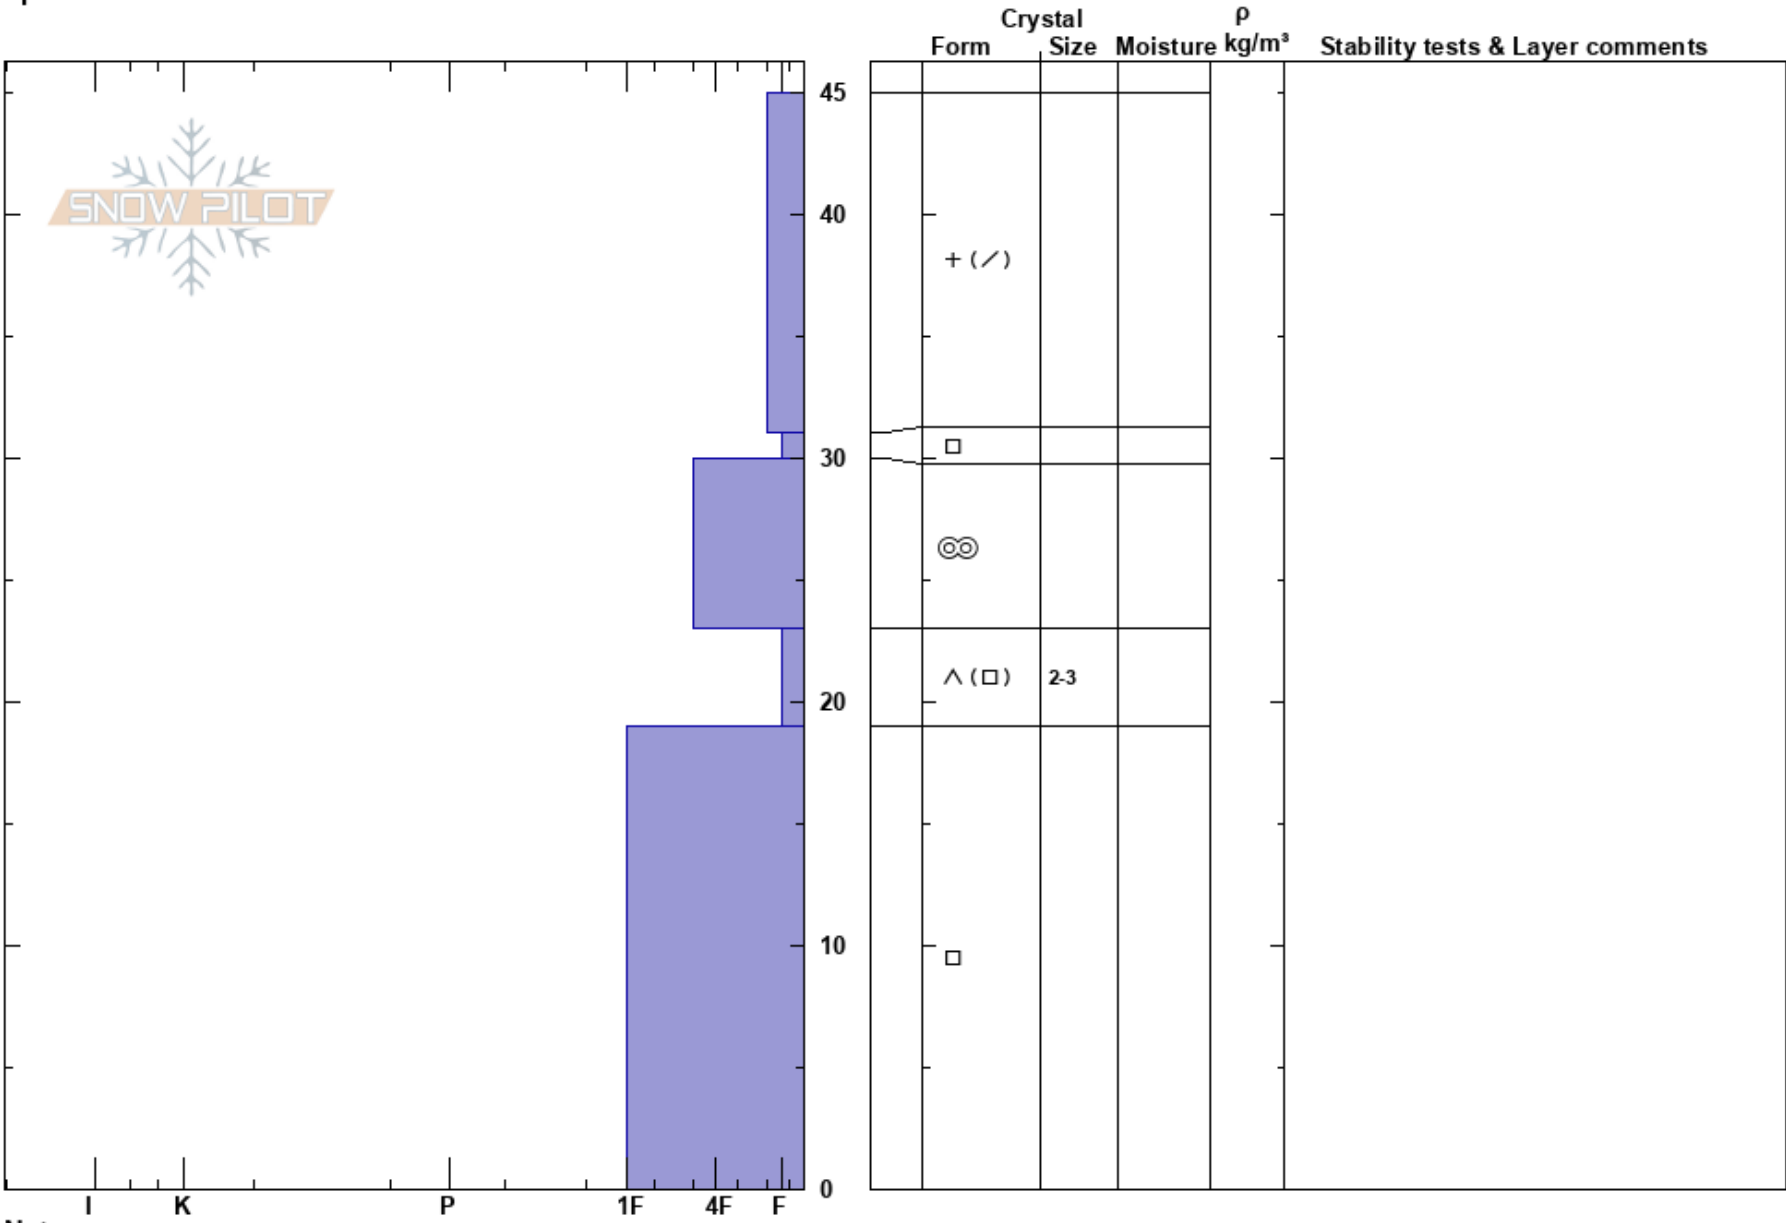

Coffeepot
 Flat Tops
 CO
 Elevation: 10500 ft
 Aspect: 0°
 Specifics:

Jason Konigsberg
 11/10/2017 - 12:00pm
 Co-ord: 39.74890N, -107.28577W
 Slope Angle:
 Wind Loading:

Stability:
 Air Temperature:
 Sky Cover:
 Precipitation:
 Wind:

HS:45

Layer Notes:

Notes: