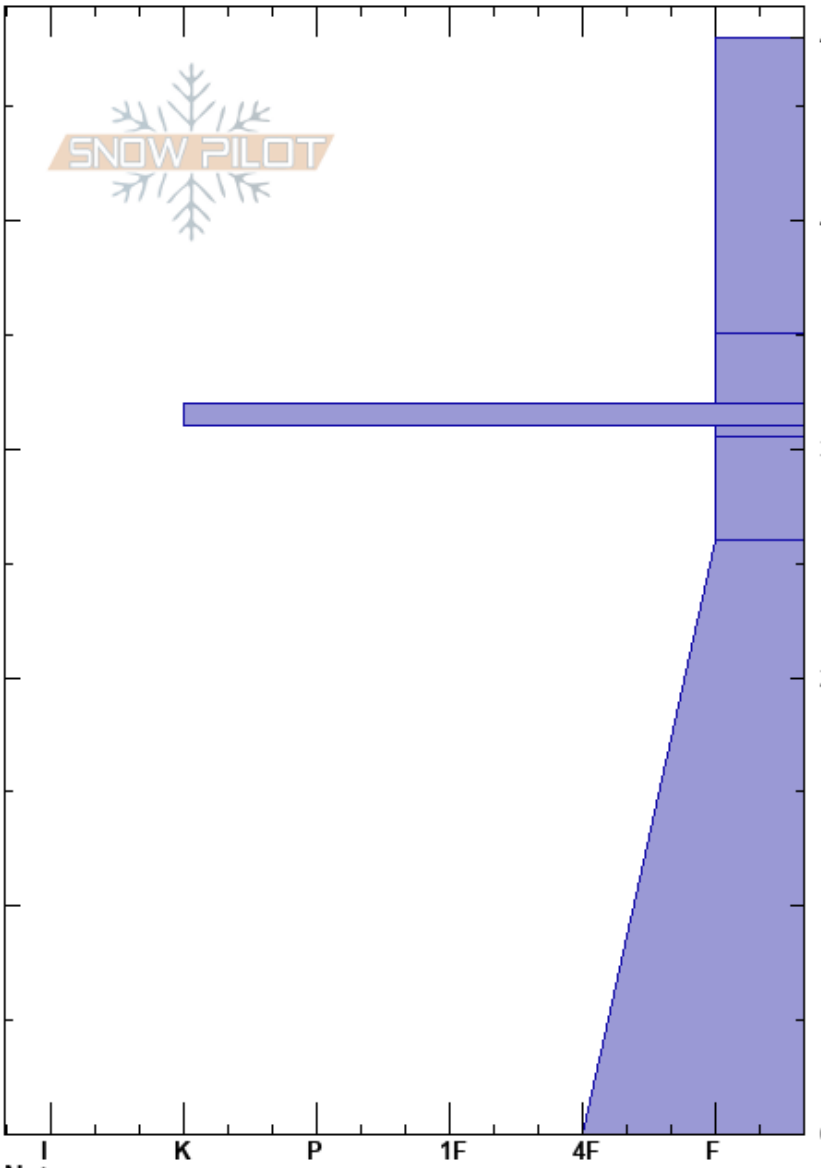

171110 Near 80s
 Front Range
 CO
 Elevation: 11019 ft
 Aspect: N
 Specifics:

Ryan Zarter
 11/10/2017 - 10:45am
 Co-ord: 39.80752N, -105.77718W
 Slope Angle: 35°
 Wind Loading:

Stability:
 Air Temperature: 2°C
 Sky Cover: SCT
 Precipitation: NO
 Wind: Calm

HS:48 Layer Notes:

Crystal Form	Crystal Size	Moisture	ρ kg/m ³	Stability tests & Layer comments
□ (☐)	0.5	D		
● (☐)	0.5	D	350	
■		D		
□	1.5-2	D		
□	2-3	D		
□	1.5-2	D		

Notes: