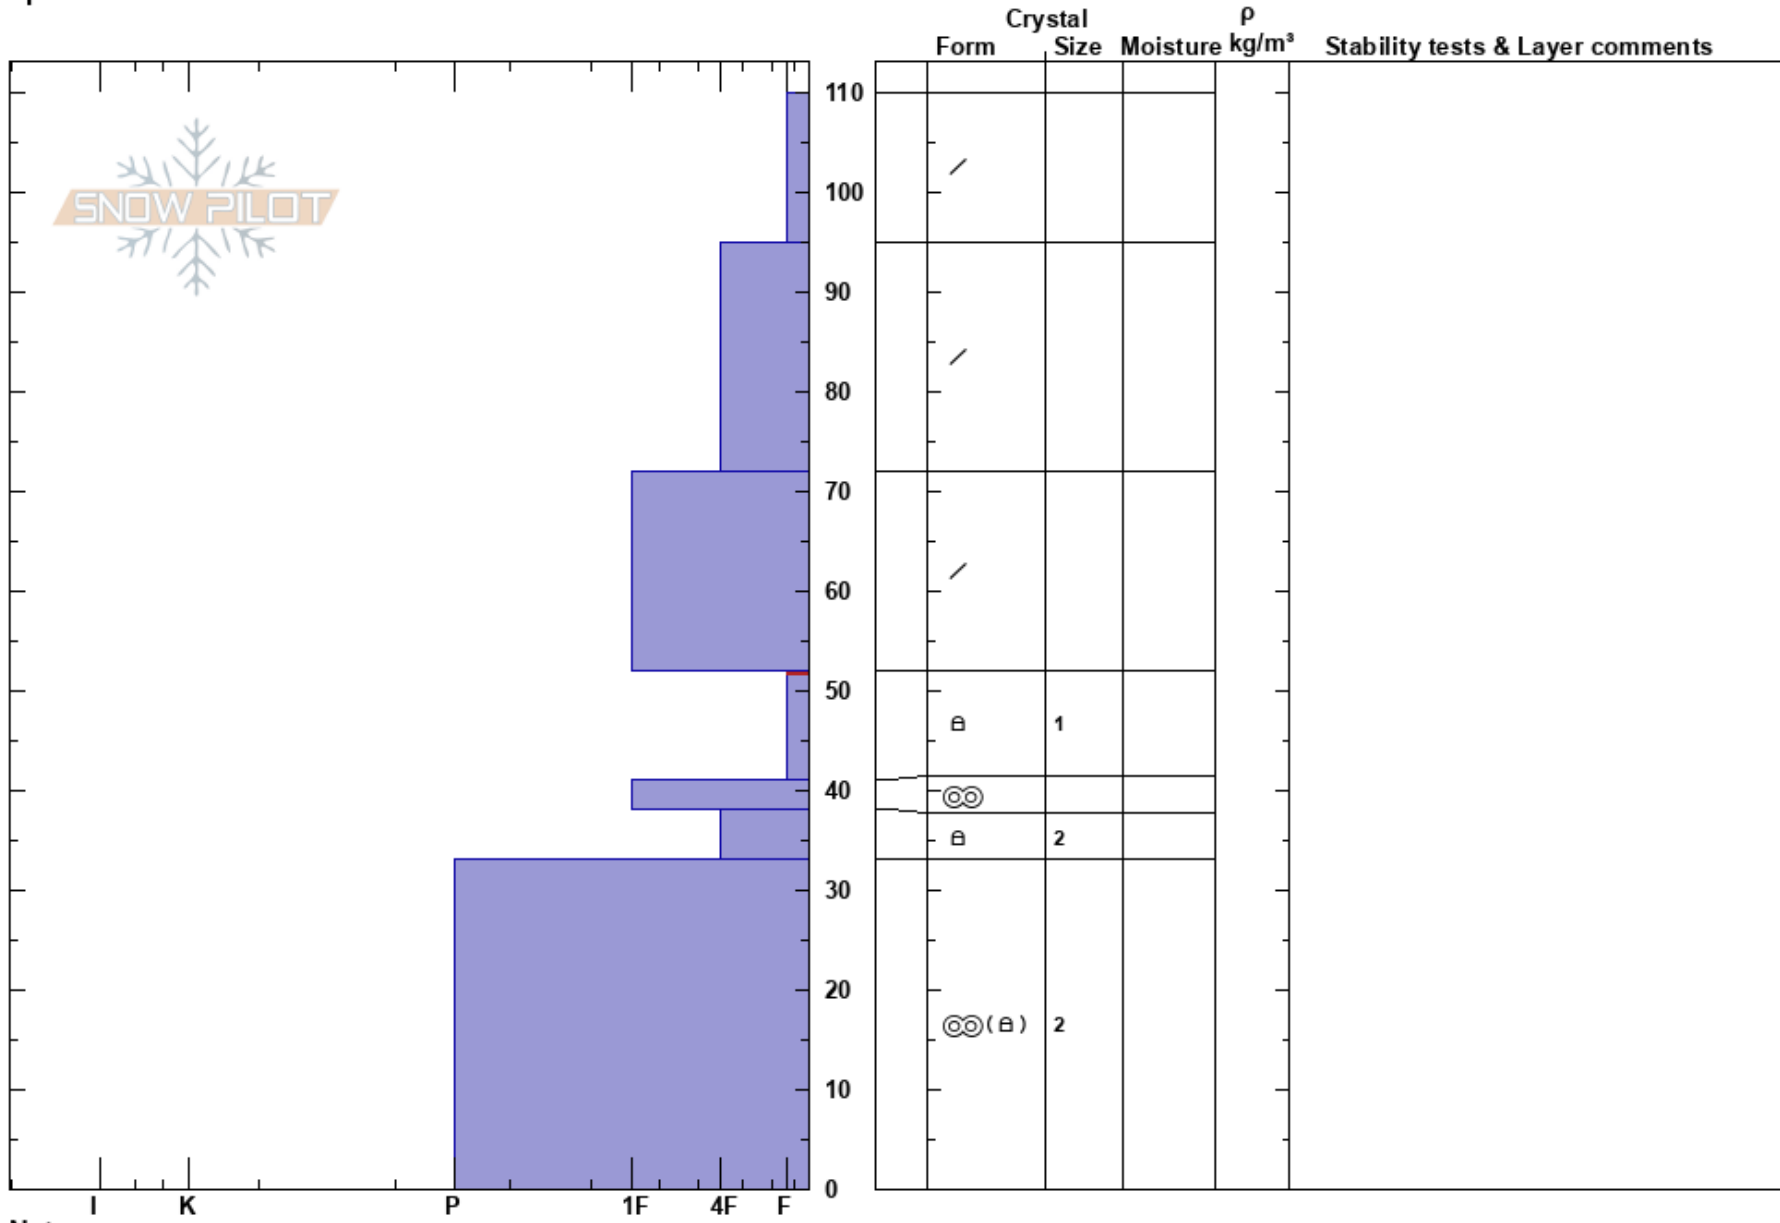

Barbers Point
 Absaroka
 WY
 Elevation: 9450 ft
 Aspect: 45°
 Specifics:

Chris McCollister
 11/09/2017 - 1:40pm
 Co-ord: 43.73343N, -110.01067W
 Slope Angle: 30°
 Wind Loading:

Stability:
 Air Temperature: 2°C
 Sky Cover: BKN
 Precipitation: NO
 Wind: Calm

HS:110
 PS: 20 52-41cm:Problematic layer

Notes: