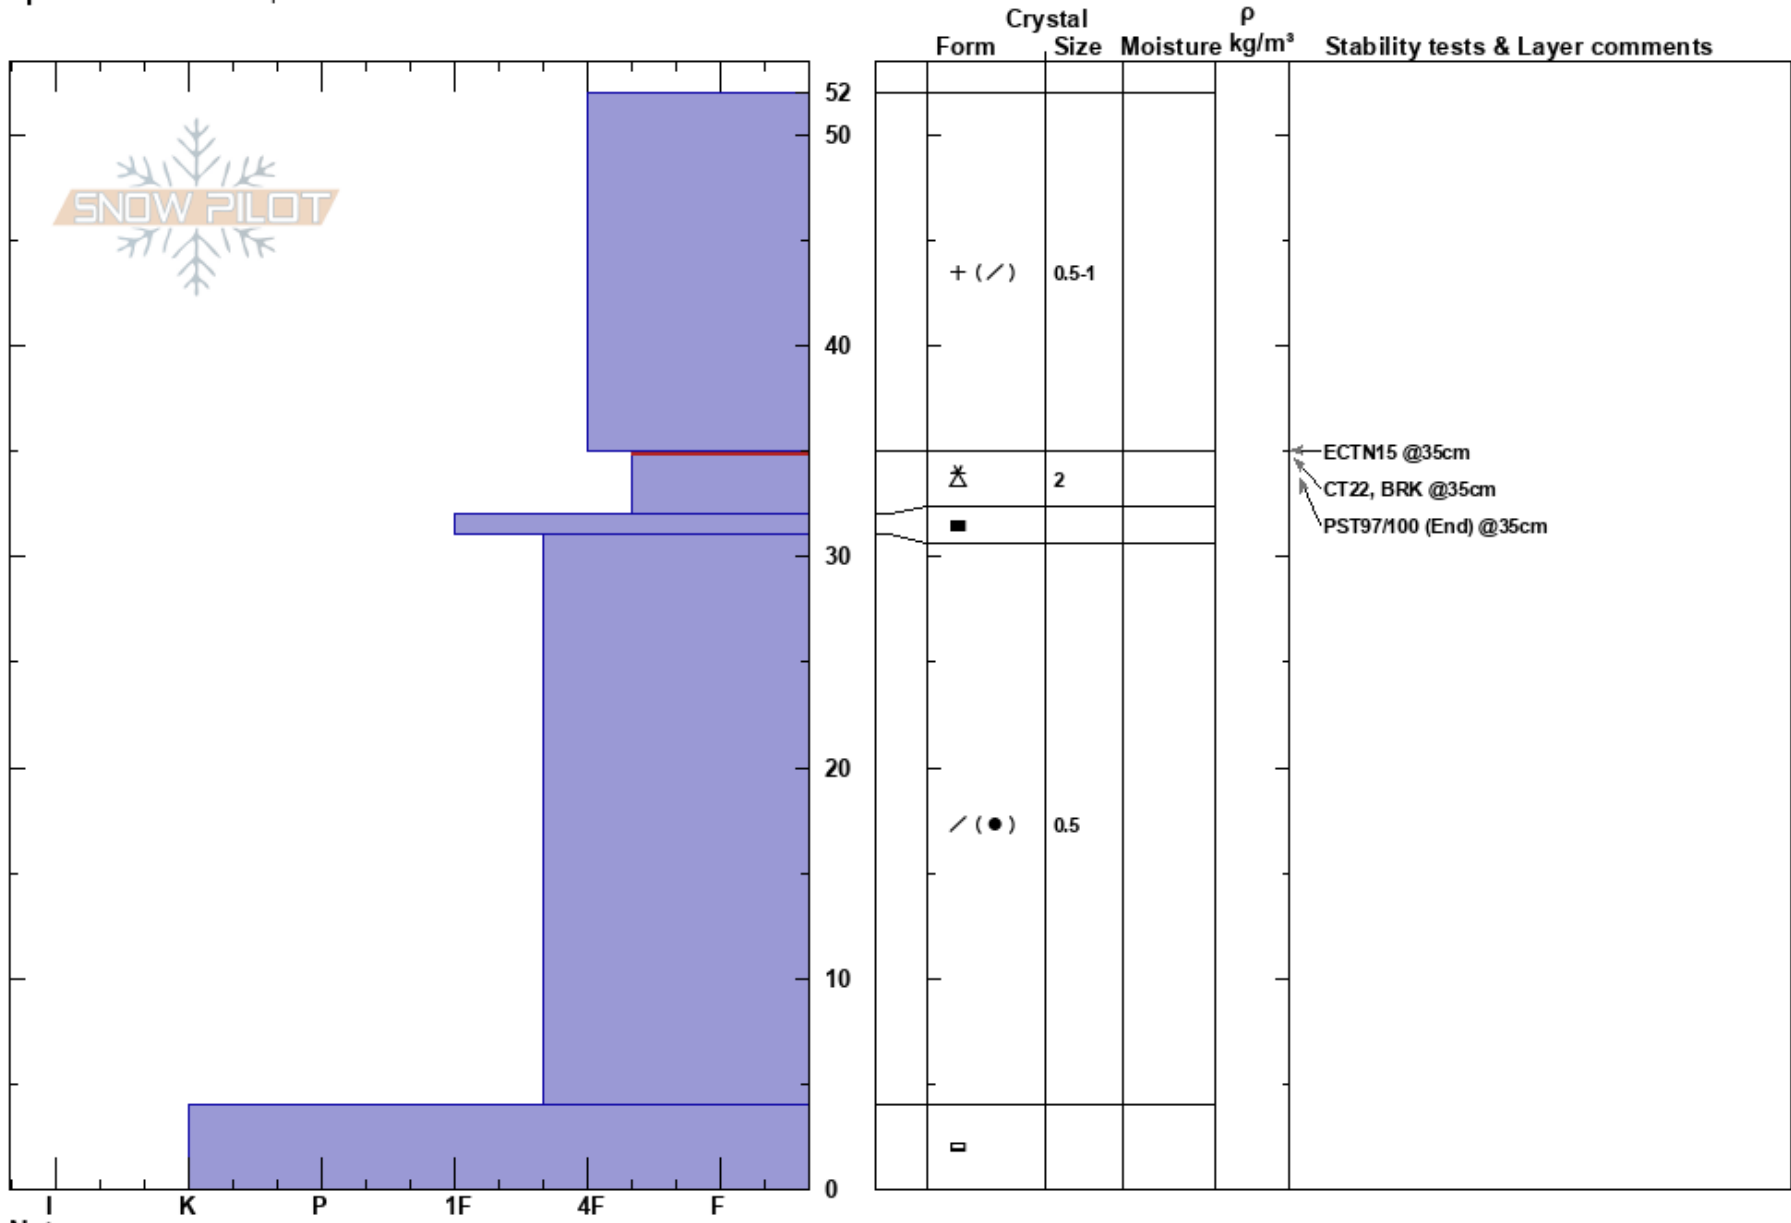

Castle Peak
 Central Sierra
 CA
Elevation: 8860 ft
Aspect: 316°
Specifics: We skied slope

Brandon Schwartz
 11/09/2017 - 12:00pm
Co-ord: 39.36716N, -120.35359W
Slope Angle: 25°
Wind Loading: no

Stability: Good **HS:** 52 **Layer Notes:**
Air Temperature: -1°C **PS:** 10 35-32cm: Problematic layer
Sky Cover: OVC
Precipitation: S-1
Wind: SW Strong

Notes: Pit dug in near treeline terrain.