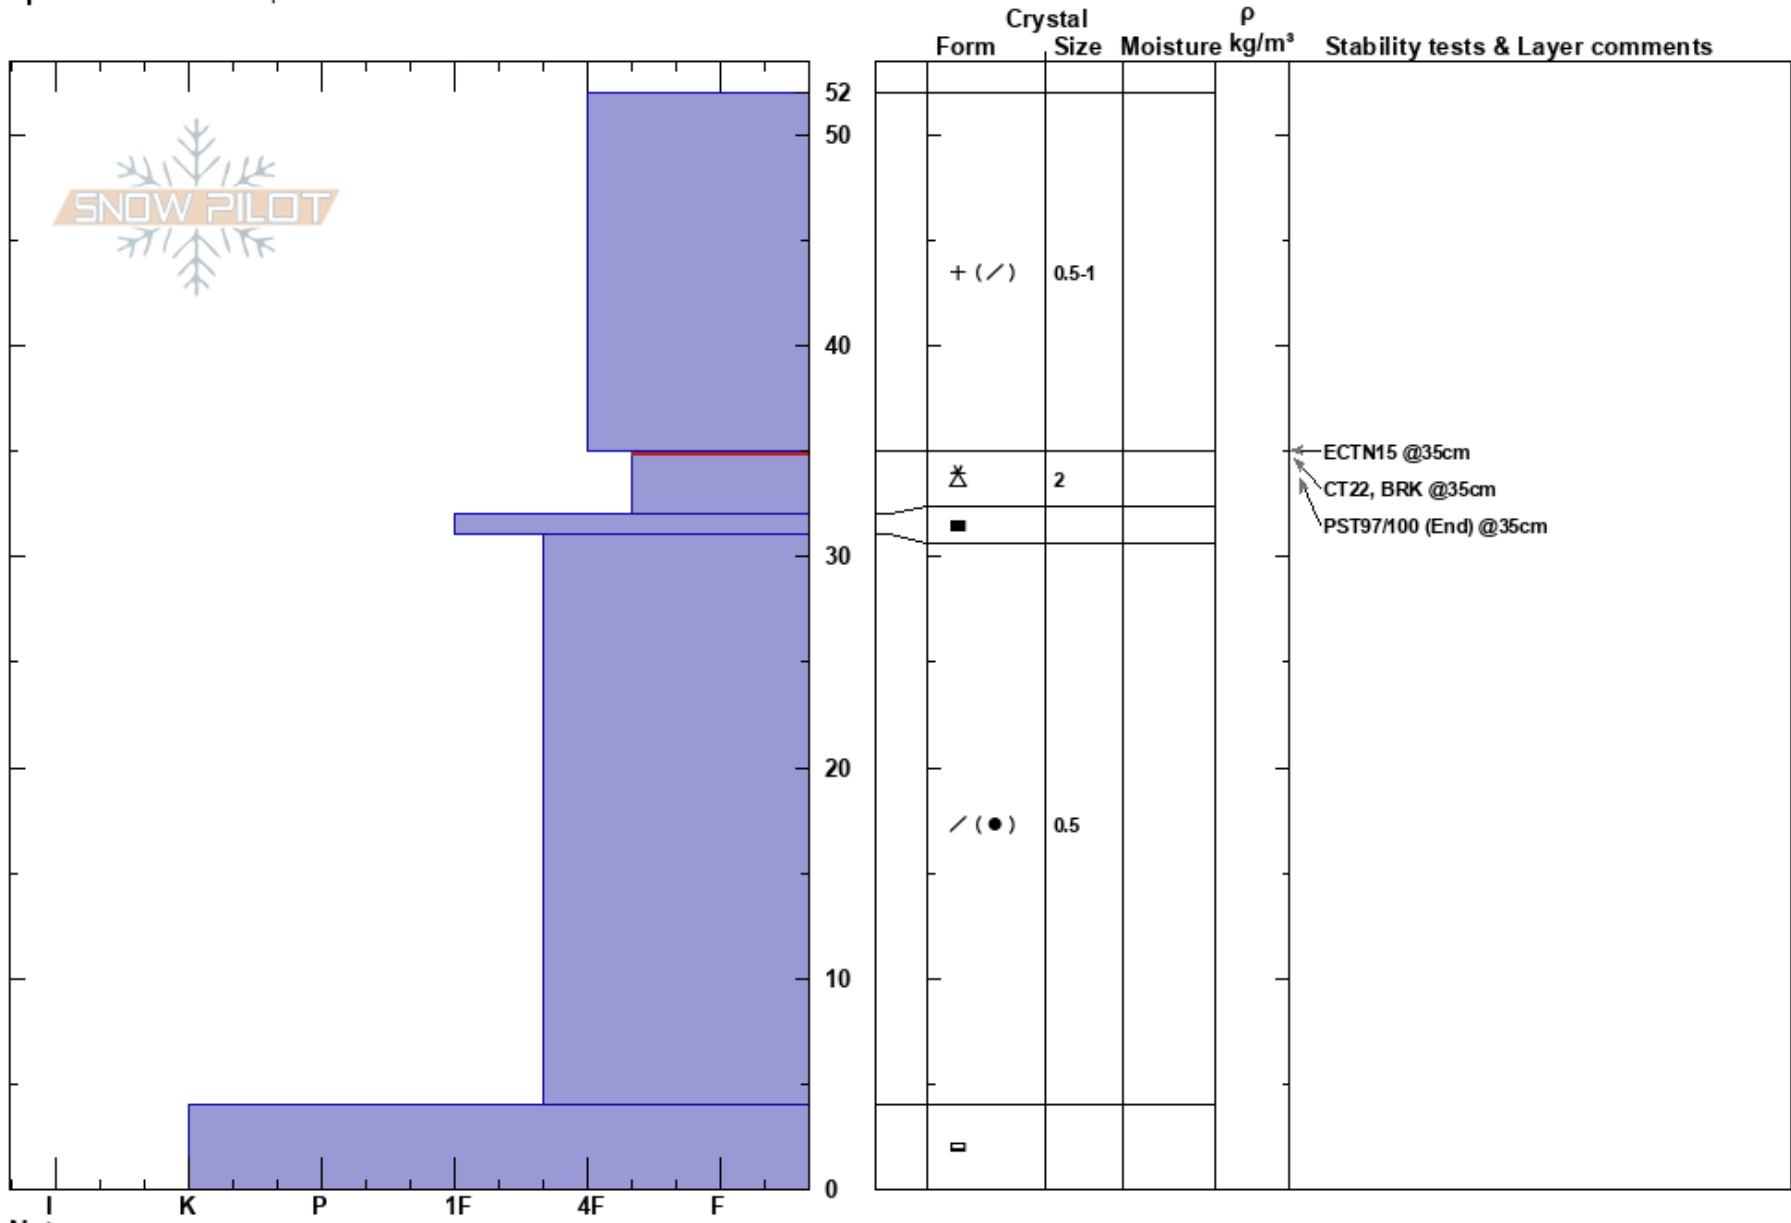

Castle Peak  
 Central Sierra  
 CA  
**Elevation:** 8860 ft  
**Aspect:** 316°  
**Specifics:** We skied slope

Brandon Schwartz  
 11/09/2017 - 12:00pm  
**Co-ord:** 39.36716N, -120.35359W  
**Slope Angle:** 25°  
**Wind Loading:** no

**Stability:** Good **HS:** 52 **Layer Notes:**  
**Air Temperature:** -1°C **PS:** 10 35-32cm: Problematic layer  
**Sky Cover:** OVC  
**Precipitation:** S-1  
**Wind:** SW Strong

**Notes:** Pit dug in near treeline terrain.