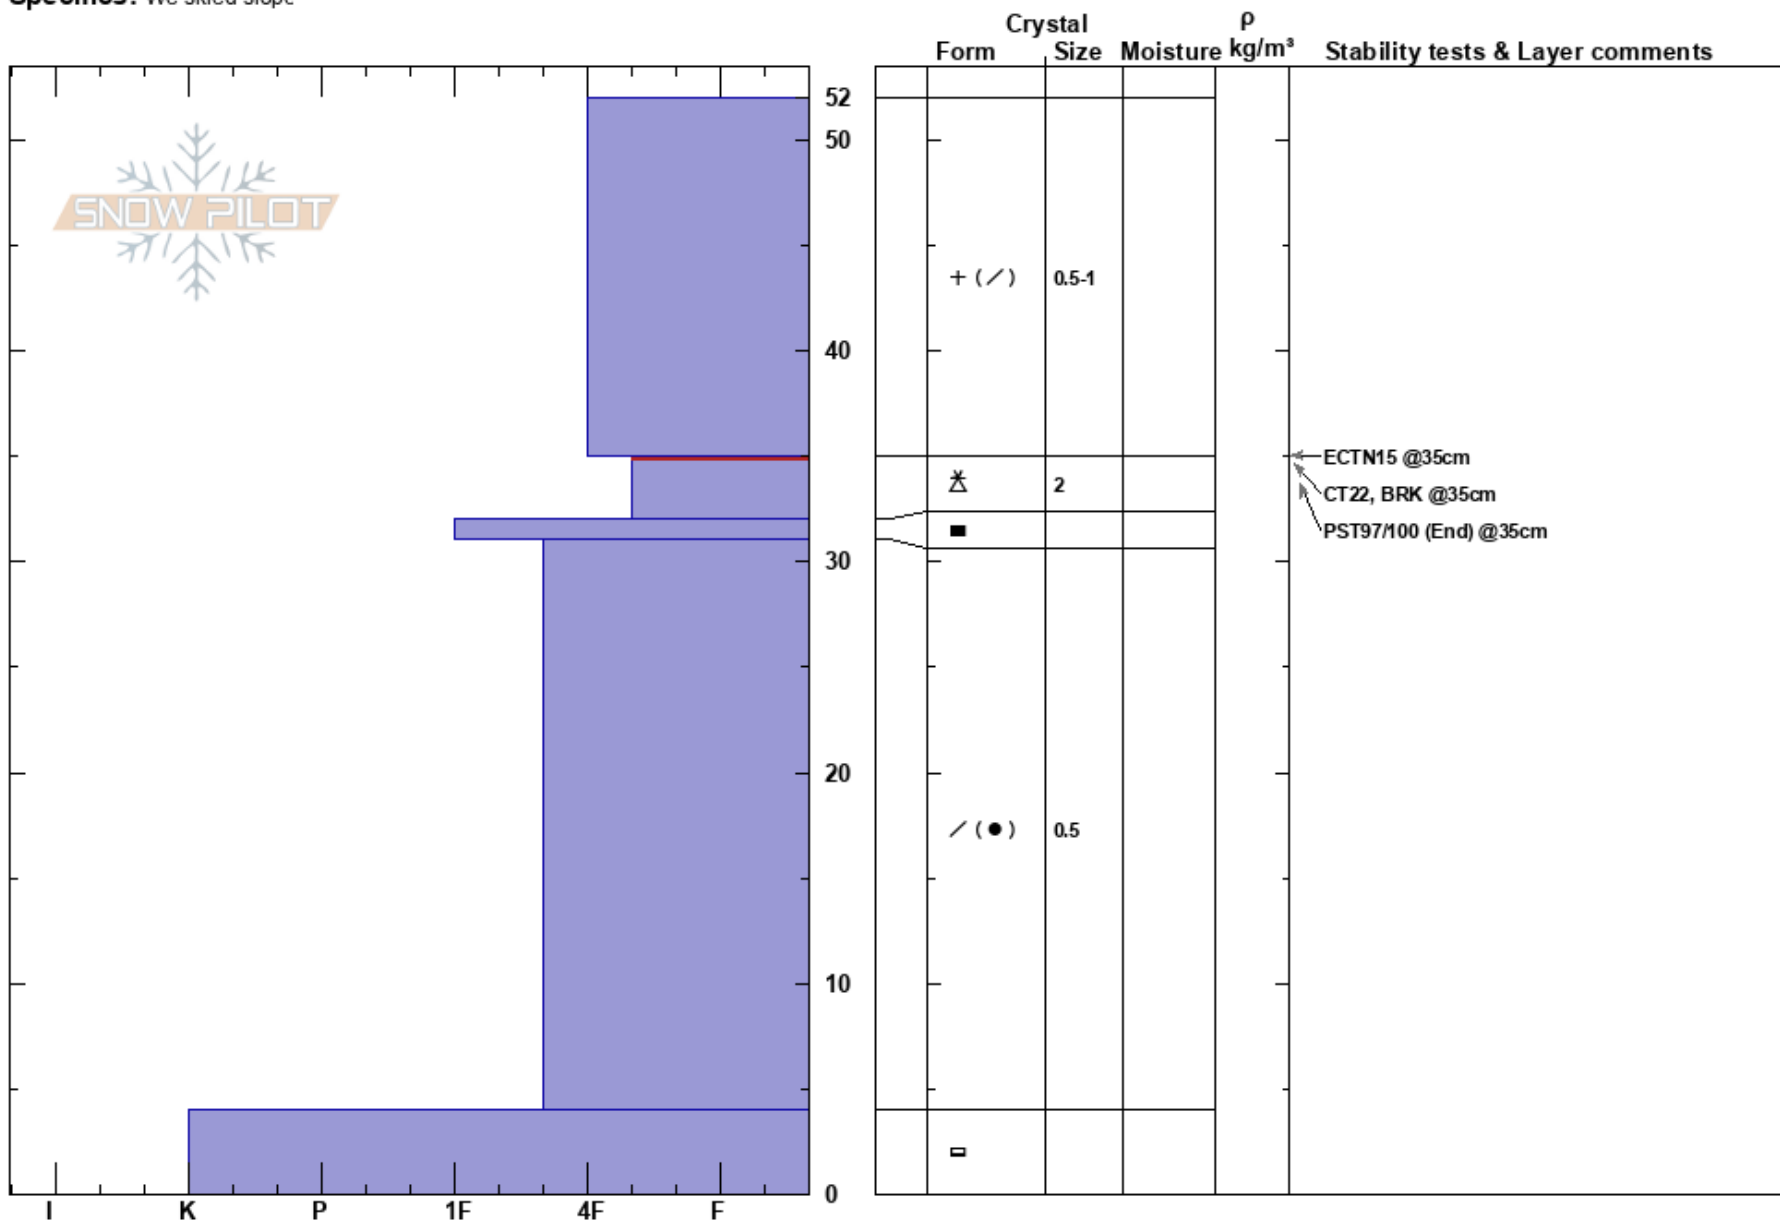

Castle Peak
 Central Sierra
 CA
Elevation: 8860 ft
Aspect: 316°
Specifics: We skied slope

Brandon Schwartz
 11/09/2017 - 12:00pm
Co-ord: 39.36716N, -120.35359W
Slope Angle: 25°
Wind Loading: no

Stability: Good **HS:** 52 **Layer Notes:**
Air Temperature: -1°C **PS:** 10 35-32cm: Problematic layer
Sky Cover: OVC
Precipitation: S-1
Wind: SW Strong

Notes: Pit dug in near treeline terrain.