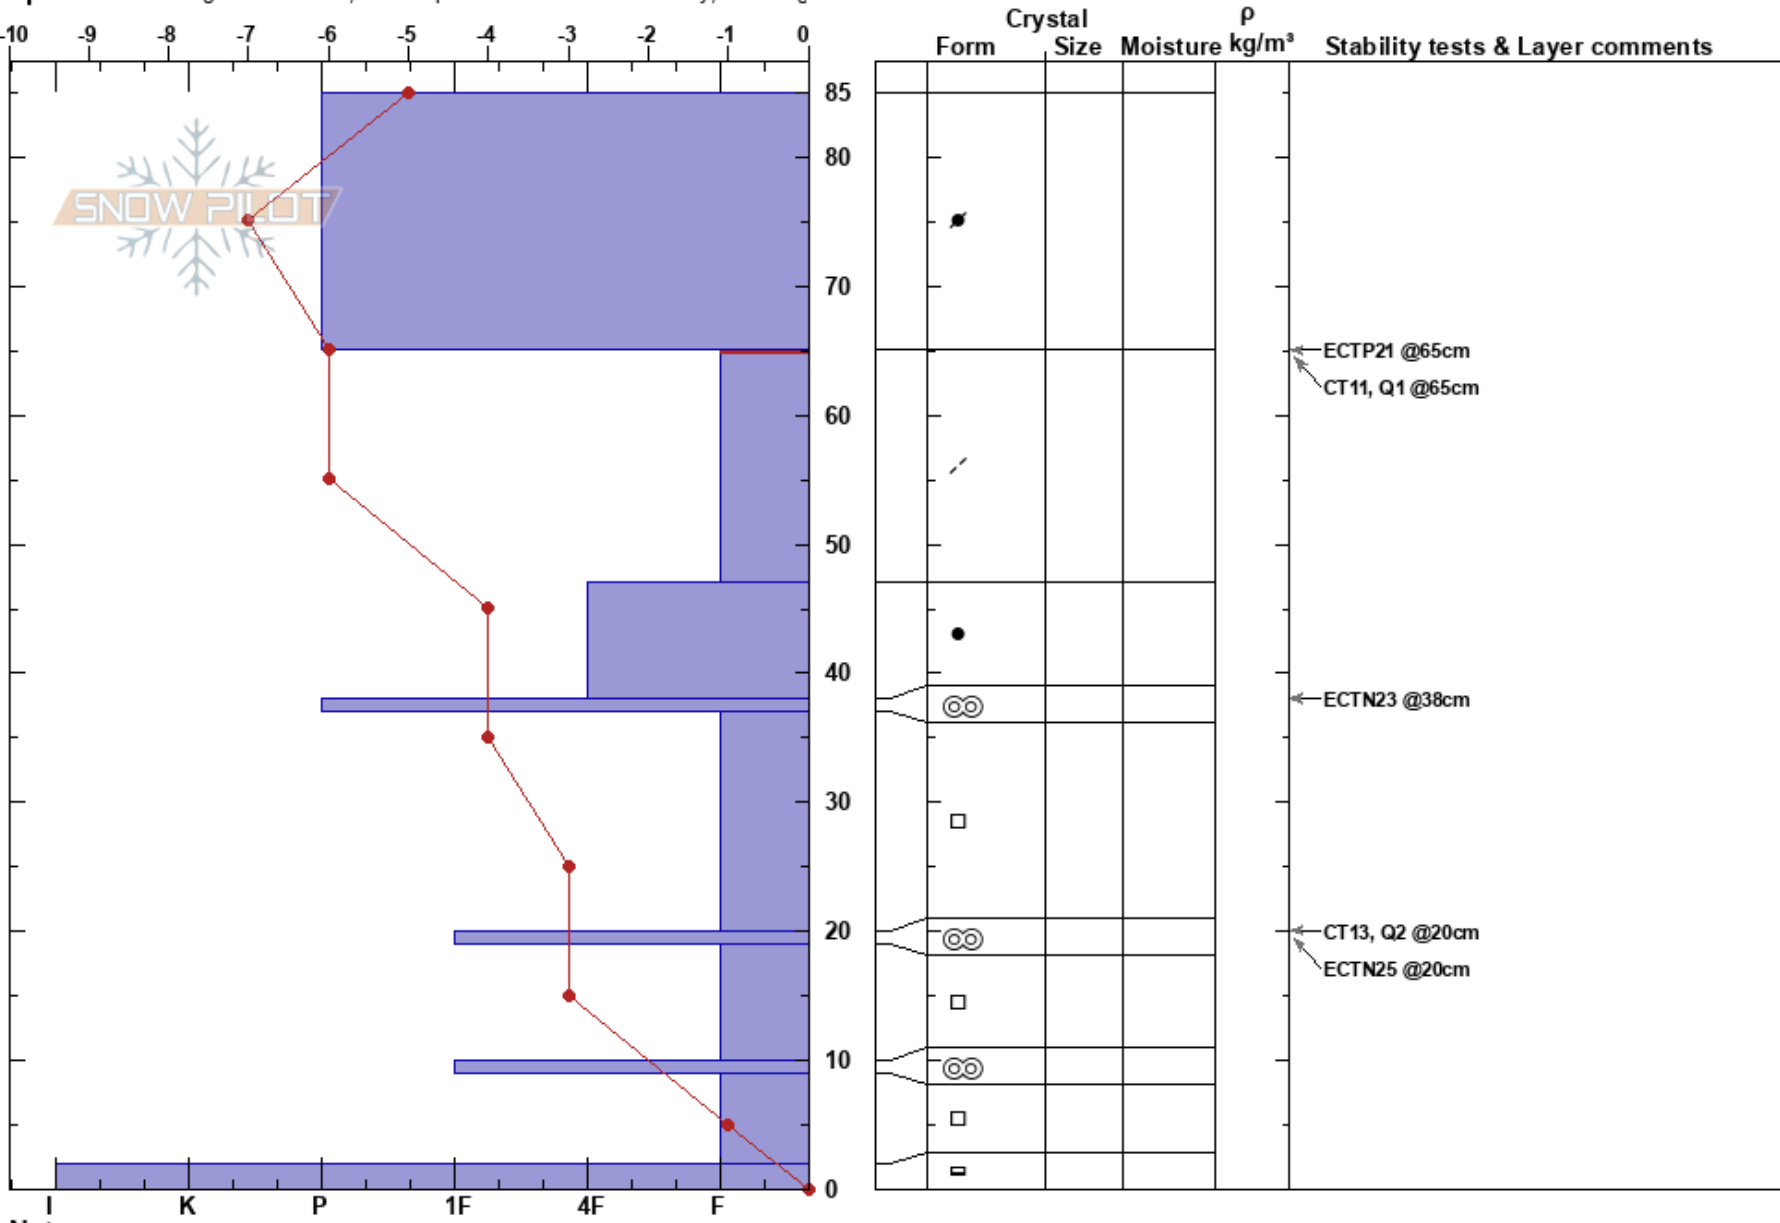

Lost Trail Pass
 Bitterroot
 MT
 Elevation: 7600 ft
 Aspect: 336°

Logan King
 11/09/2017 - 10:30am
 Co-ord:
 Slope Angle: 28°
 Wind Loading: yes

Stability: Good
 Air Temperature: 30°C
 Sky Cover: BKN
 Precipitation: S-1
 Wind: S Strong

HS:85
 PF:1
 65-47cm: Problematic layer

Specifics: Pit dug in a Ski Area; Pit is representative of backcountry; Cracking

Notes: