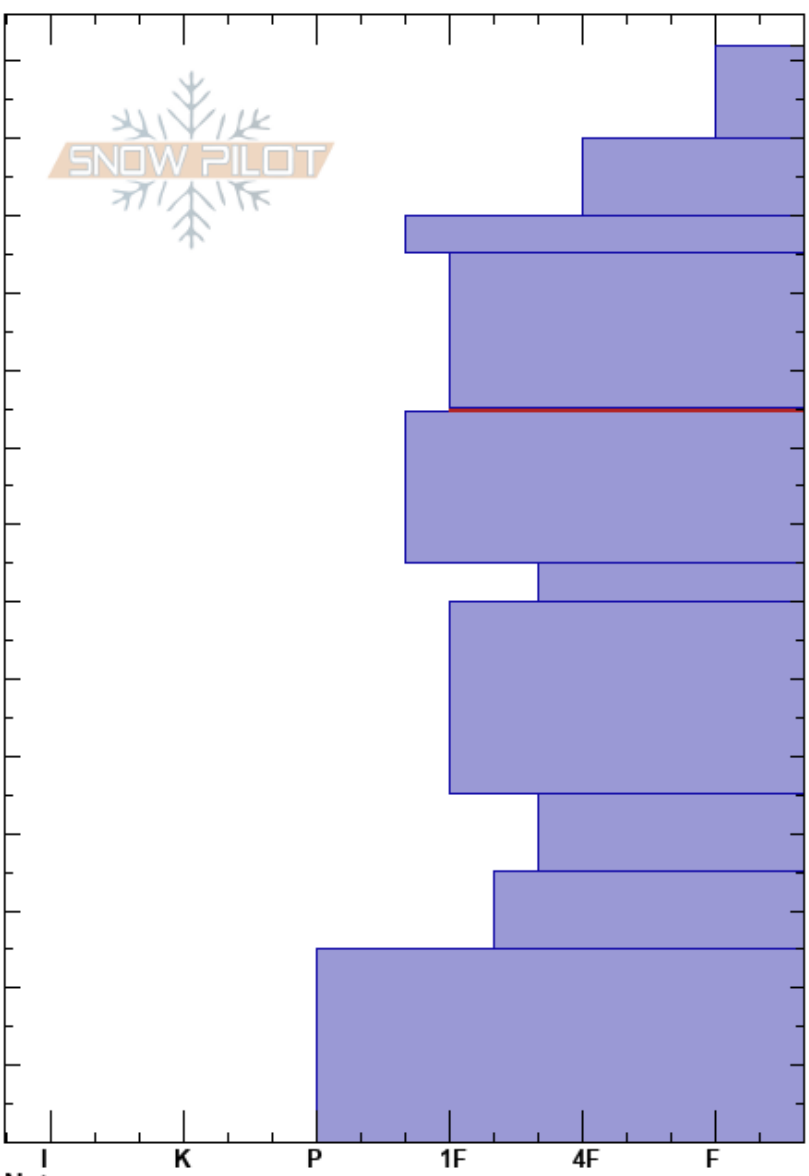

Blackmore east face
 Gallatin Range-N
 MT
 Elevation: 9800 ft
 Aspect: 60°
 Specifics: Ski tracks on slope; We skied slope

Alex Marienthal
 11/08/2017 - 12:00pm
 Co-ord: 45.44567N, -111.00185W
 Slope Angle: 33°
 Wind Loading: previous

Stability: Good
 Air Temperature:
 Sky Cover: BKN
 Precipitation: NO
 Wind: Calm

HS:142
 Layer Notes:
 95-94.5cm: Problematic layer

Height (cm)	Crystal		Moisture	ρ kg/m ³	Stability tests & Layer comments
	Form	Size			
142					
130					
120					
110					
100					
95	□	0.5			CT17, Q2 @95cm ECTN22 @95cm PST100/100 (End) @95cm
90					
80					
70					
60					
50					
45					CT23, Q2 @45cm
40	⊖	2			
30					
20					
10	⊗				
0					