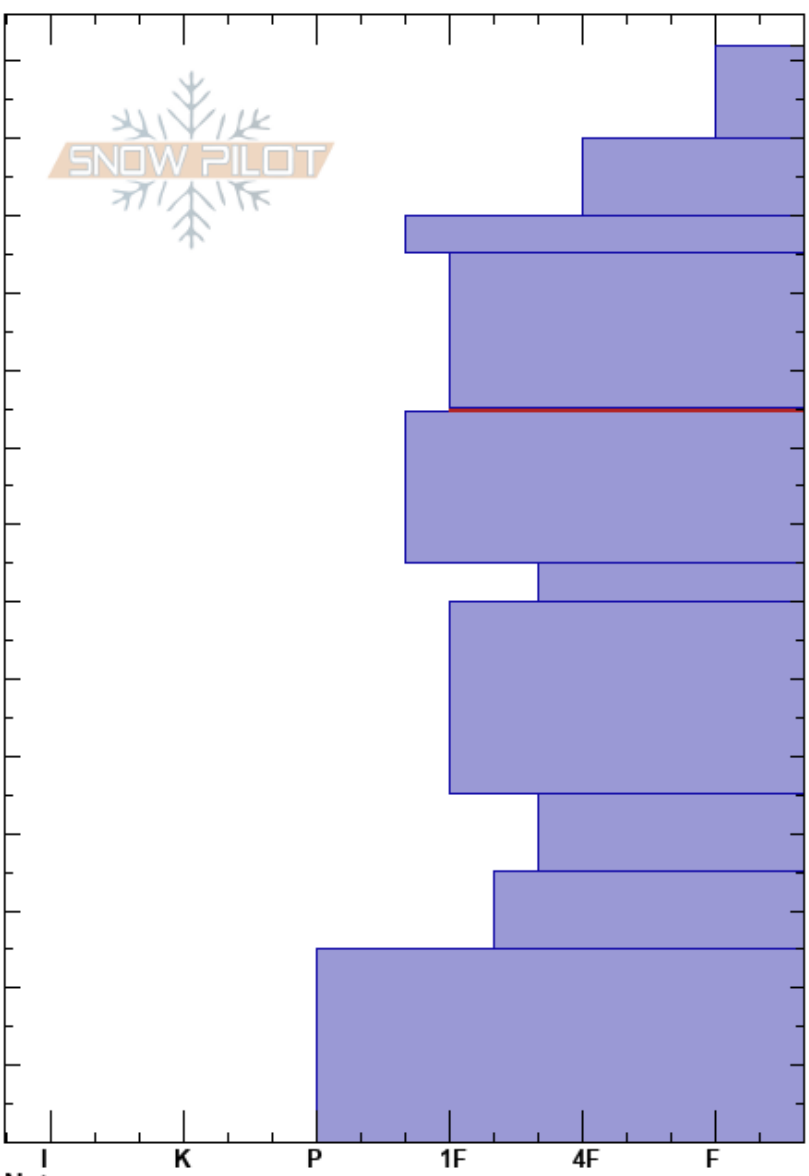

Blackmore east face
 Gallatin Range-N
 MT
 Elevation: 9800 ft
 Aspect: 60°
 Specifics: Ski tracks on slope; We skied slope

Alex Marienthal
 11/08/2017 - 12:00pm
 Co-ord: 45.44567N, -111.00185W
 Slope Angle: 33°
 Wind Loading: previous

Stability: Good
 Air Temperature:
 Sky Cover: BKN
 Precipitation: NO
 Wind: Calm

HS:142
 Layer Notes:
 95-94.5cm: Problematic layer

Height (cm)	Crystal		ρ kg/m ³	Stability tests & Layer comments
	Form	Size		
142				
130				
120				
110				
100				
95	□	0.5		CT17, Q2 @95cm ECTN22 @95cm PST100/100 (End) @95cm
90				
80				
70				
60				
50				
45				CT23, Q2 @45cm
40	⊖	2		
30				
20				
10	⊙			
0				