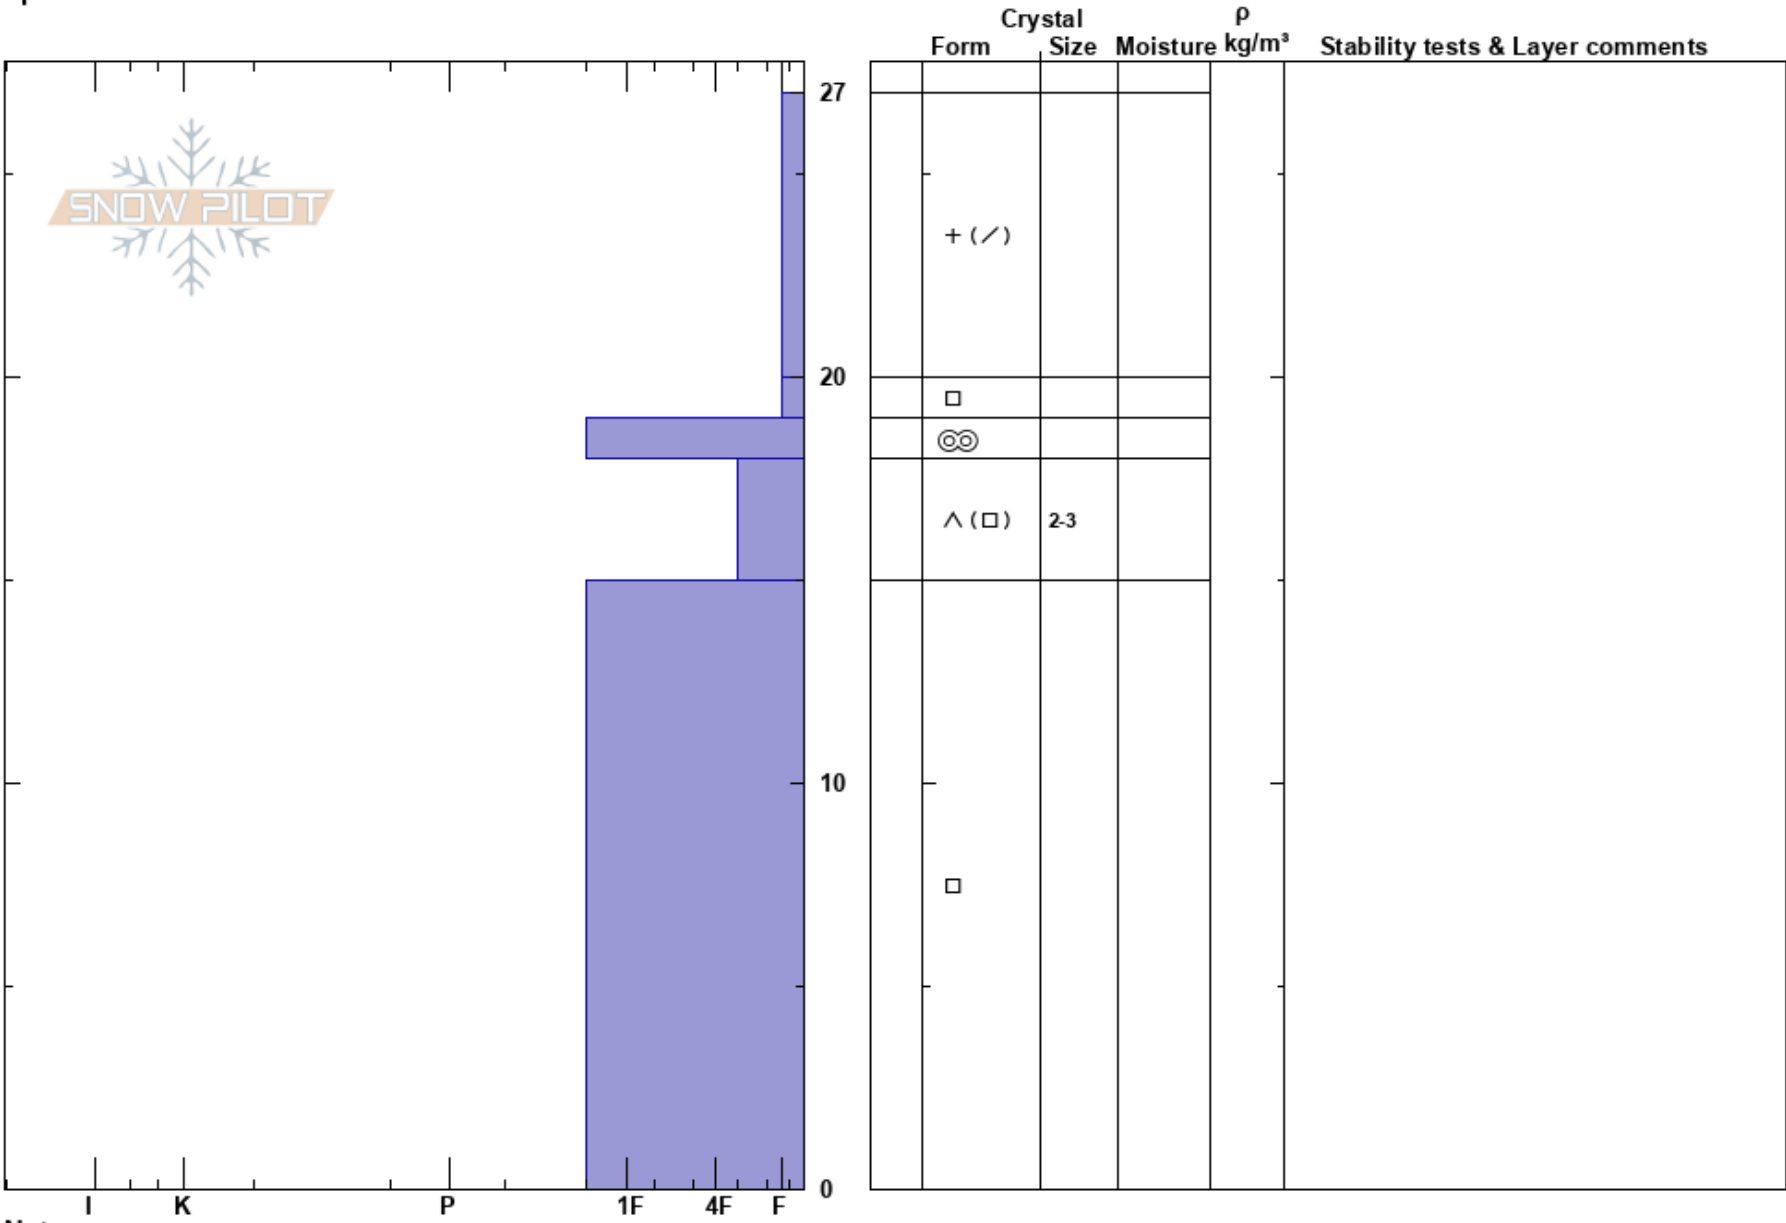

Crystal Creek
Tenmile Range
CO
Elevation: 11600 ft
Aspect: 45°
Specifics:

Jason Konigsberg
11/08/2017 - 12:00pm
Co-ord: 39.43523N, -106.07895W
Slope Angle:
Wind Loading:

Stability: HS:27
Air Temperature:
Sky Cover: CLR
Precipitation: NO
Wind: Calm

Layer Notes:

Notes: